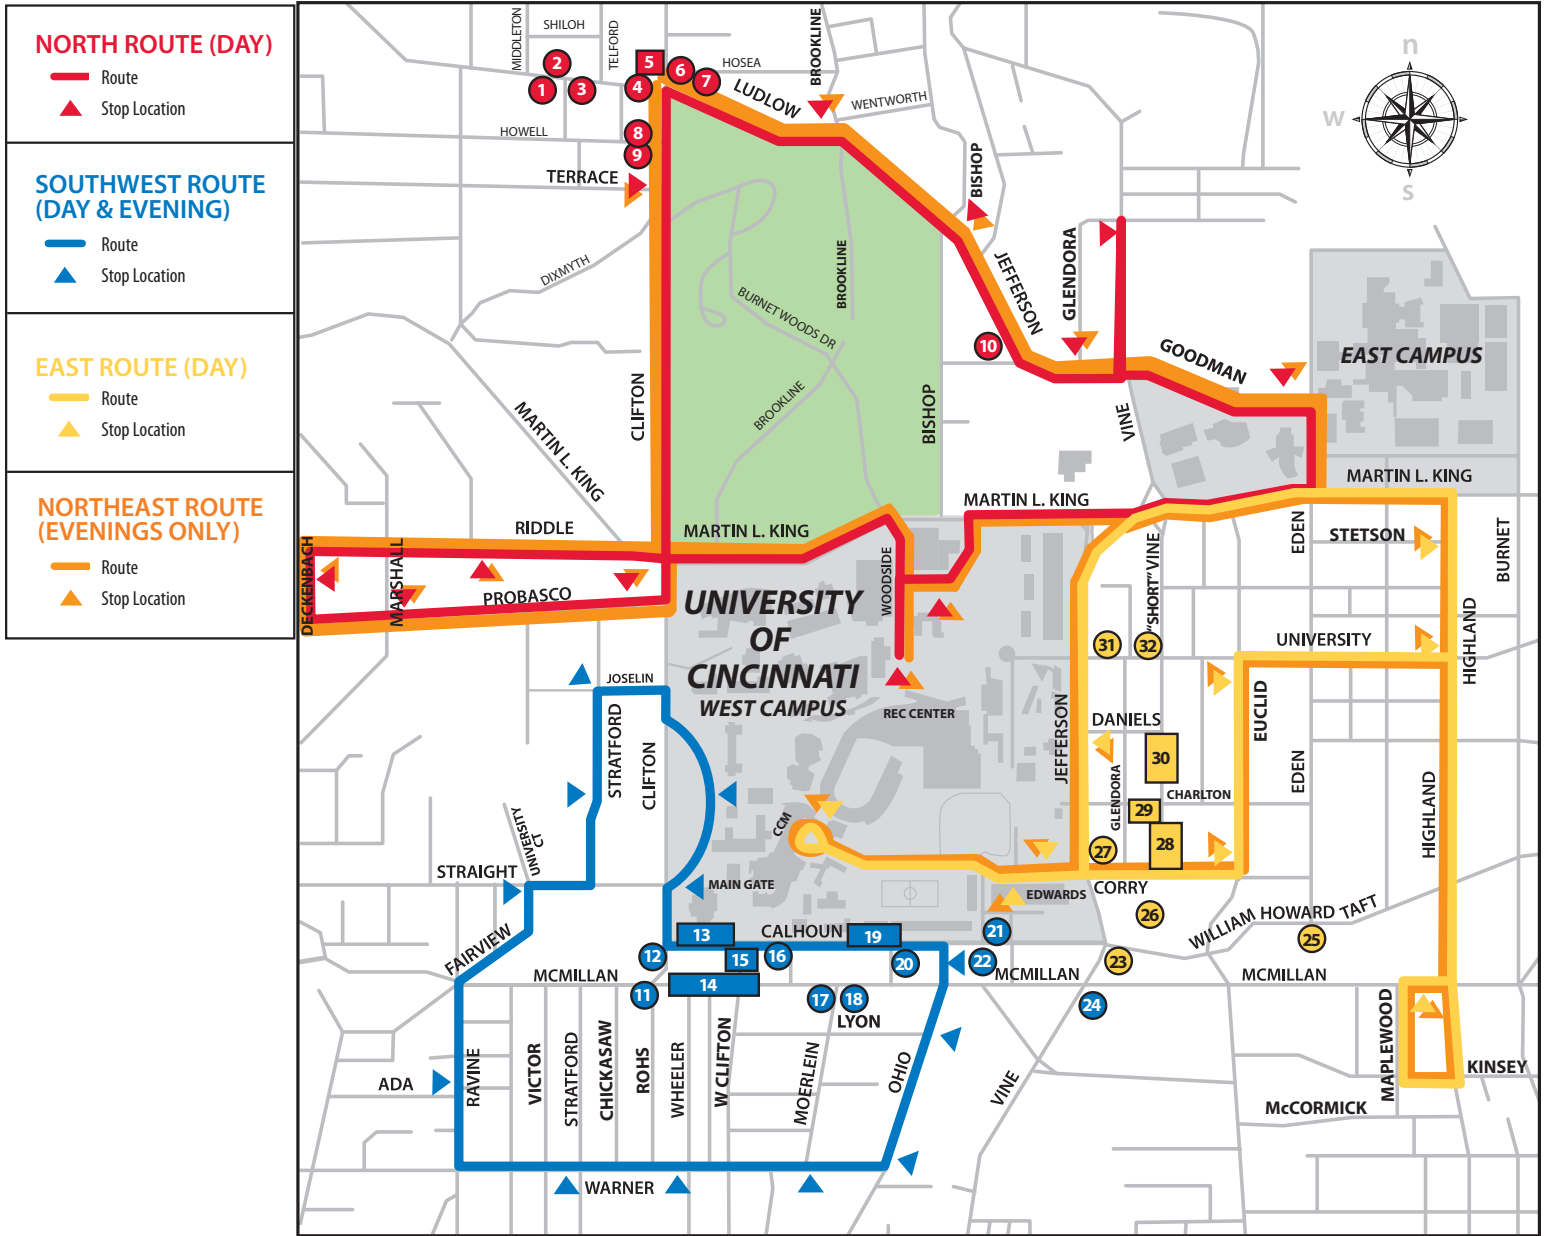

# BEARCAT CARD MERCHANT LOCATIONS

### EAST ROUTE (DAY)

- 23 CVS Pharmacy
- 24 Mad Frog
- 25 New 2 You Thrift Store
- 26 Pizza Hut
- 27 BP Gas
- 28 WNY of Vine, Cincy Steak & Lemonade, and Cincinnati's Good Fellows
- 29 The Holy Grail, and Polished 2 A "T" Hair & Nail Salon
- 30 Gold Star Chili, La Rosa's, Papa John's Pizza, Acme Tatto, Hybrid Image Tattoo, and Darryl's Barber Shop
- 31 Taza
- 32 Domino's Pizza

### SOUTHWEST ROUTE (DAY & EVENING) NORTHEAST ROUTE (EVENINGS ONLY)

- 11 Rohs Street Cafe
- 12 Cilantro Vietnamese Bistro
- 13 Papa Dino's, Lance's Art Supplies, Jimmy John's, Student Bookstore, Bagel Brothers, and DuBois Bookstore
- 14 Baba Budan's, Bzhar's Salon & Tanning, T.H.R.E.D.S. Clothing, Hard Ta Knock Shoppe, Wireless Technologies, Angels 2 Carryout, Red Pepper, Chicago Gyro's, Mac's Pizza Pub, King Wok, Penn Station, Jersey Mike's Subs, Izen Bento Restaurant, Tea N Bowl, and Arby's
- 15 Chipotle, Spicy Pickle, Beelistic Tattoo Studio, and NK Salon & Tanning
- 16 Krishna Indian Carryout
- 17 Stop-n-Go Foods
- 18 Pomodori's Pizza
- 19 Currito Burrito, Buffalo Wild Wings, Boloco, Five Guys Burgers and Fries, and Potbelly Sandwich Works
- 20 Shell Station, and Subway (inside)
- 21 Panera Bread
- 22 Hookah Café