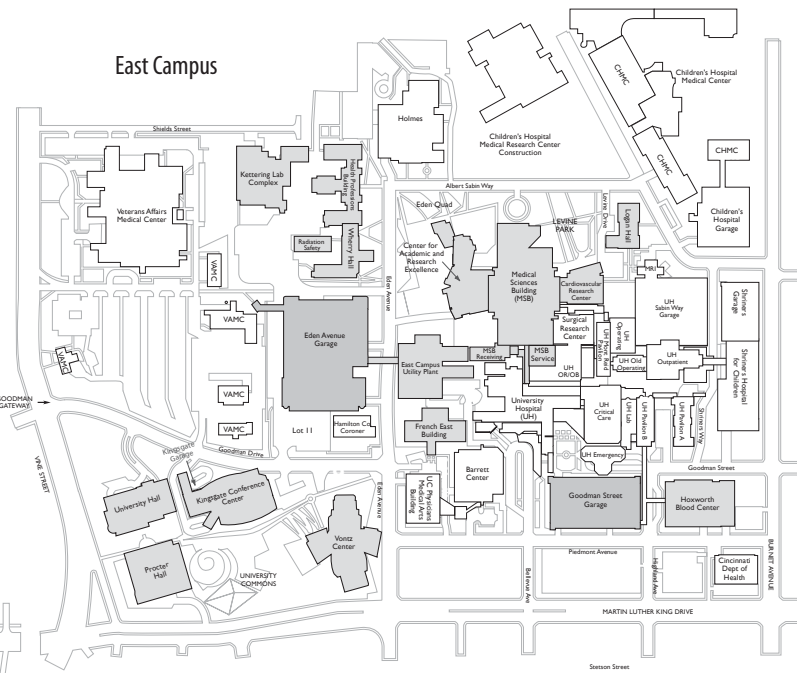

Campus Transit System

CAS/UPTOWN CAMPUS SHUTTLE

CAS/Uptown Campus Shuttle stops at:

1. University Gate
2. College of Applied Science
3. Calhoun Hall
4. Main Gate (Clifton Ave)
5. University Pavilion

East Campus

West Campus