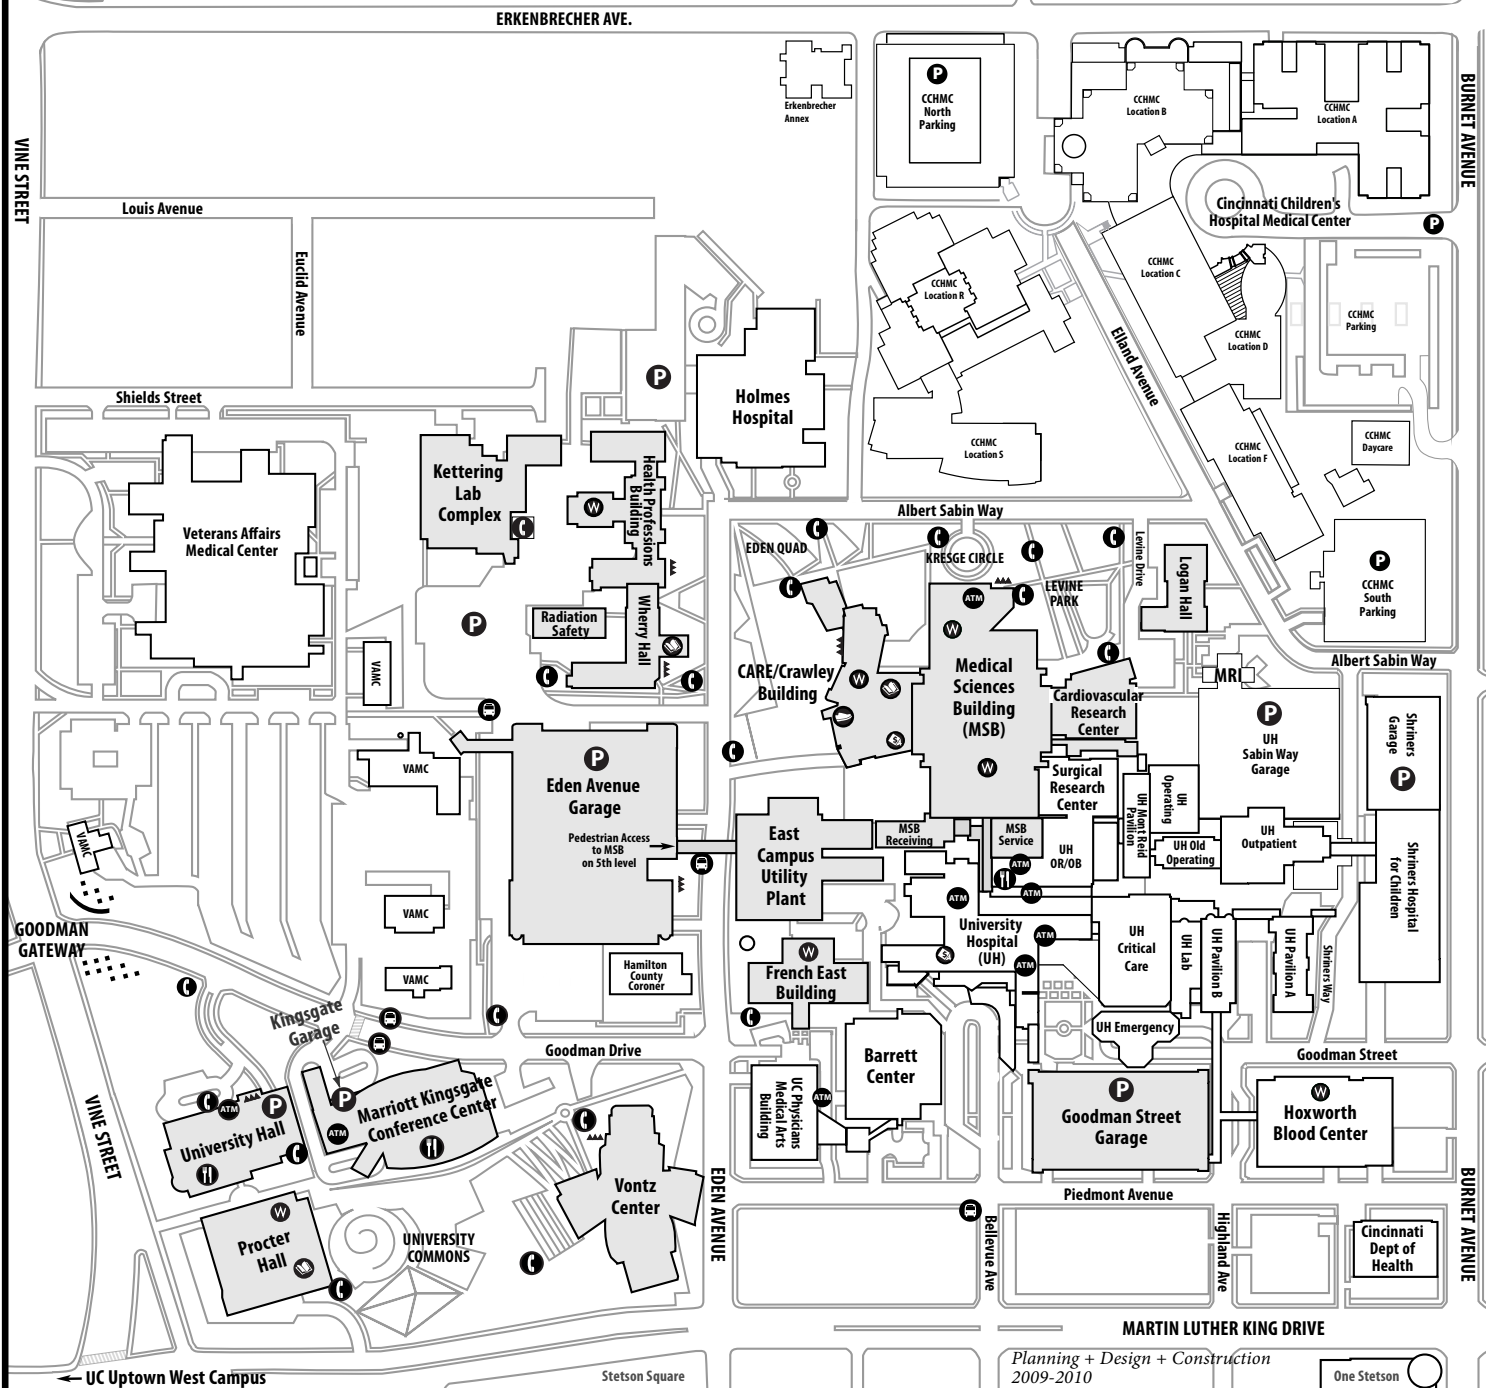

University of Cincinnati Medical Campus 2009-2010

-  University Buildings
-  Parking Garages/Lots
-  Shuttle Stops
-  Bicycle Racks
-  Wireless Locations
-  ATM/ATS
-  Help Phones
-  Wall Mounted Help Phones
-  Libraries
-  Dining
-  Shopping
-  Fitness Center

Cincinnati Zoo and Botanical Gardens

← UC Uptown West Campus

Stetson Square

Planning + Design + Construction
2009-2010

One Stetson