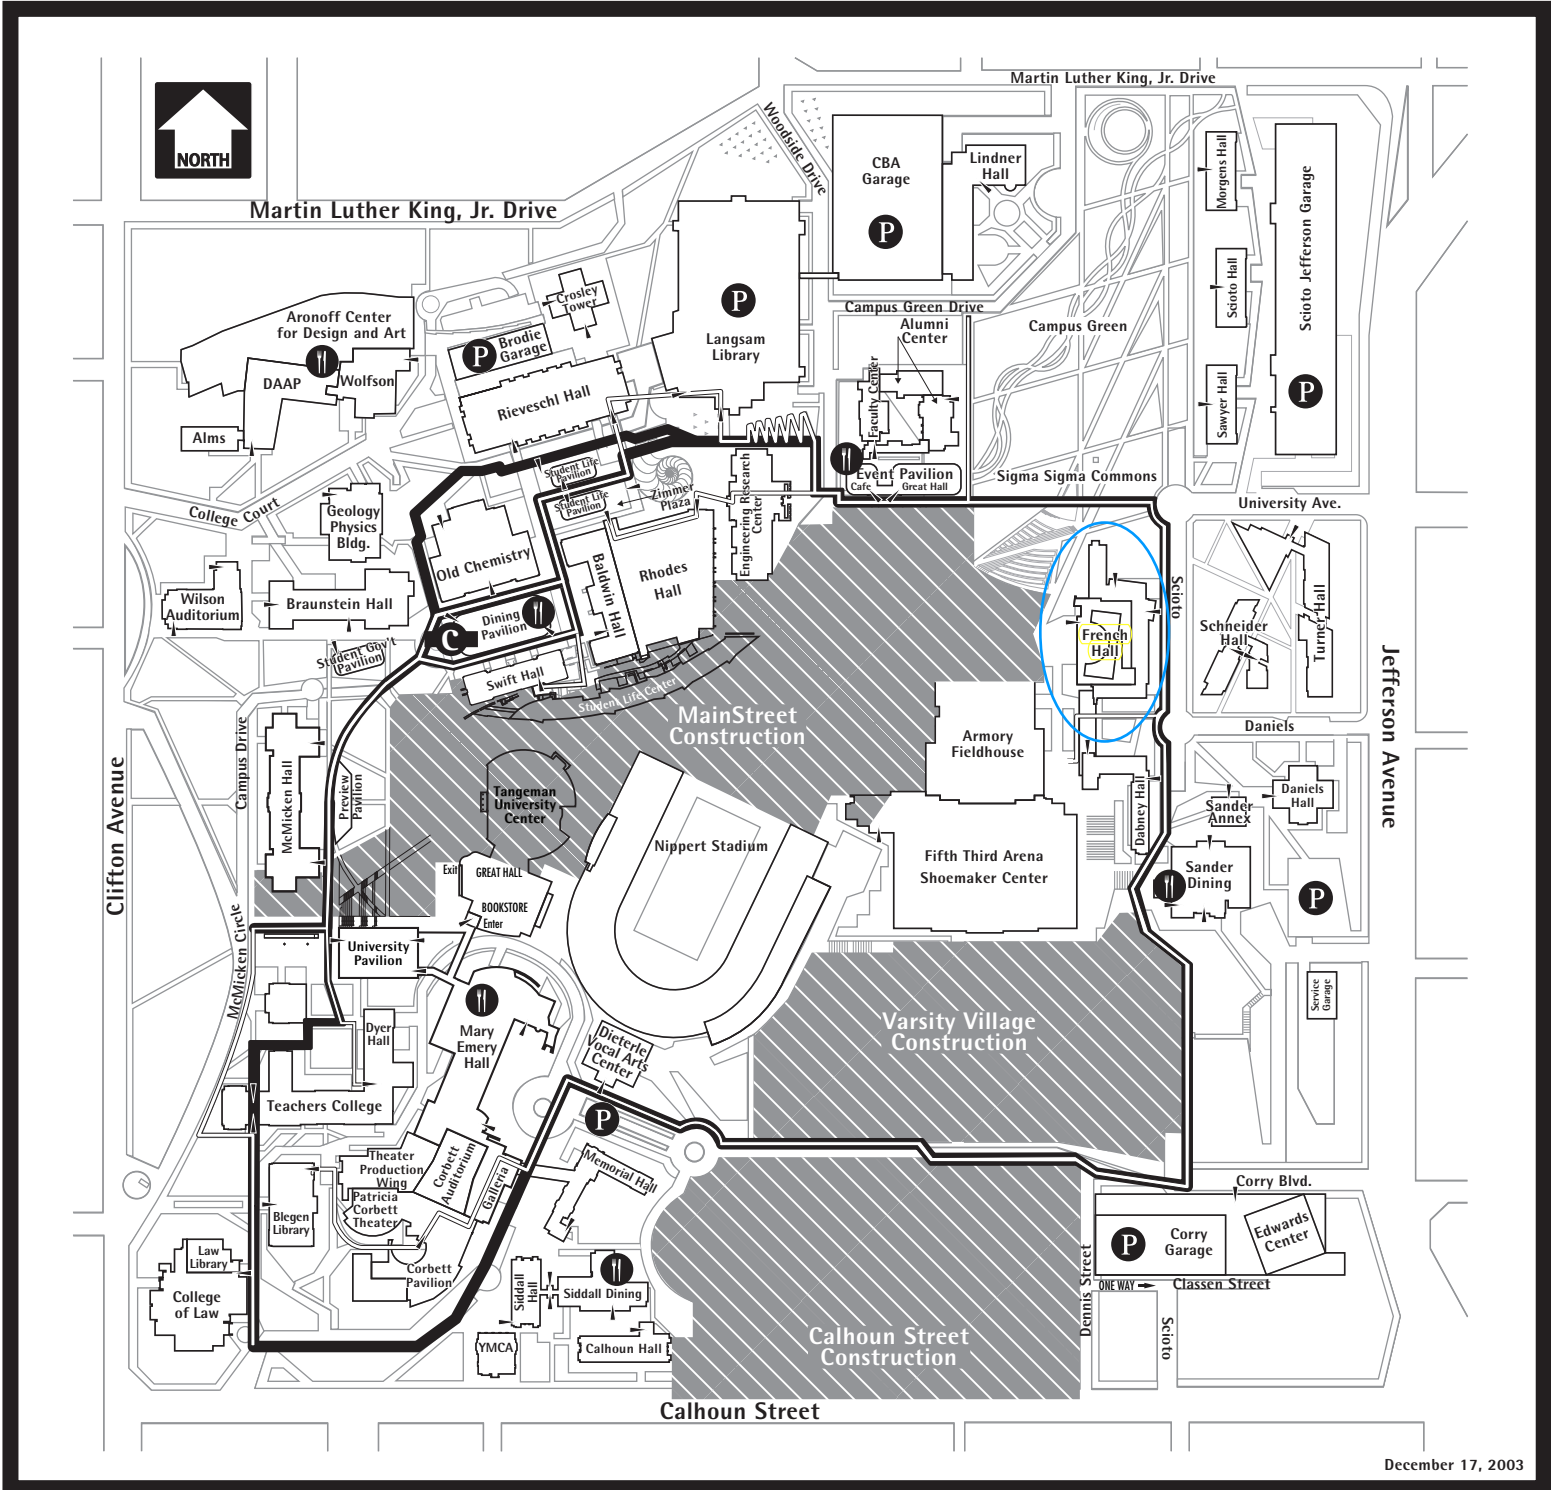

UNIVERSITY OF CINCINNATI

West Campus Access Map - Winter Quarter 2004

December 17, 2003

Key

-  Pedestrian Route
-  Accessible Route
-  Accessible Entrance
-  Visitor Parking
-  Food
-  Campus Information
-  Construction Area

Look for this wayfinding symbol around campus for additional information.