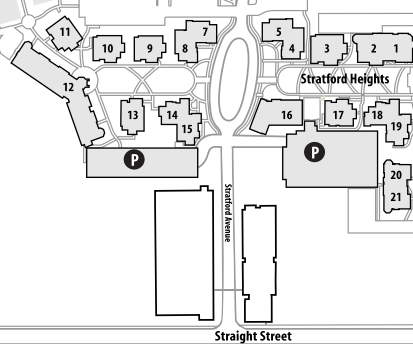

- ★ Office of Admissions  
University Pavilion, 3rd fl.  
(513) 556-1100
- University Buildings
- P Parking Garages/Lots
- ⊙ Shuttle Stops
- ☀ Shuttle, GoBUS,  
Mega Bus, Barons Stop
- AAA Bicycle Racks
- ATM/VTS
- ☎ Help Phones
- ☎ Wall Mount Help Phones
- 📖 Libraries
- 🍴 Dining
- 🛒 Shopping

Ludlow Avenue

Burnet Woods Park

MARTIN LUTHER KING DRIVE

WOODSIDE GATEWAY

CAMPUS GREEN GATEWAY

MARTIN LUTHER KING DRIVE

To UC Medical Campus →

Riddle Road

Probasco Road

Exit from rear of CCM garage onto Backstage Drive and enter rear of Teachers/Dyer on ground (1st floor) level

ESC is on the 1st floor of Teachers/Dyer in Suite 150.

CLIFTON AVENUE

Straight Street

MC MICKEN GATEWAY

College of Law Building

Hughes High School

Corbett Drive

YMCA

Calhoun Hall

CALHOUN STREET

Park at CCM Garage on level P3 (top level of garage - P1 is the lowest level)