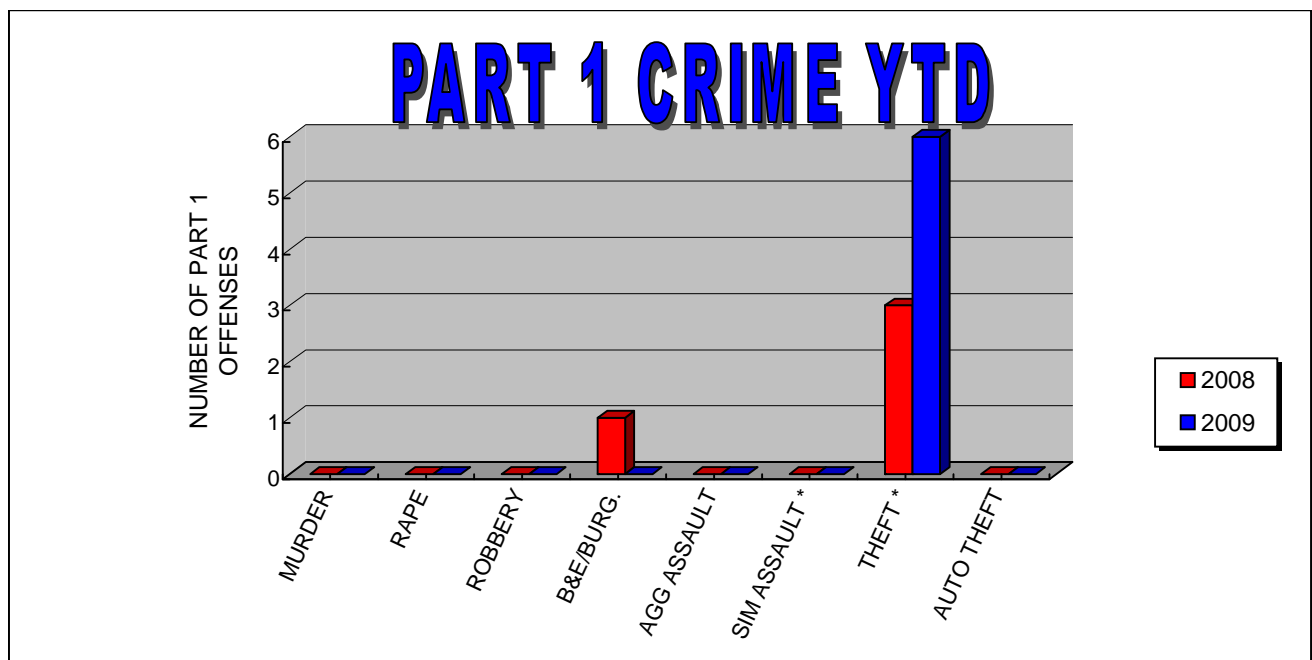

POLICE SERVICES

CRIME STATISTICS FOR FEBRUARY

UPTOWN CAMPUS EAST

OFFENSES PART 1	THIS MONTH 2008	THIS MONTH 2009	YTD 2008	YTD 2009	%
MURDER	0	0	0	0	N/C
RAPE	0	0	0	0	N/C
ROBBERY	0	0	0	0	N/C
B&E/BURG.	0	0	1	0	N/C
AGG ASSAULT	0	0	0	0	N/C
SIM ASSAULT *	0	0	0	0	N/C
THEFT *	1	4	3	6	100.00%
AUTO THEFT	0	0	0	0	N/C
ARSON	0	0	0	0	N/C
TOTAL	1	4	4	6	50.00%
PART 2 *	2	2	6	3	-50.00%
Alcohol Arrest	0	0	0	0	N/C
Drug Arrest	0	0	0	0	N/C
Weapon Arrest	0	0	0	0	N/C

* Crimes not reported to Student Right to Know