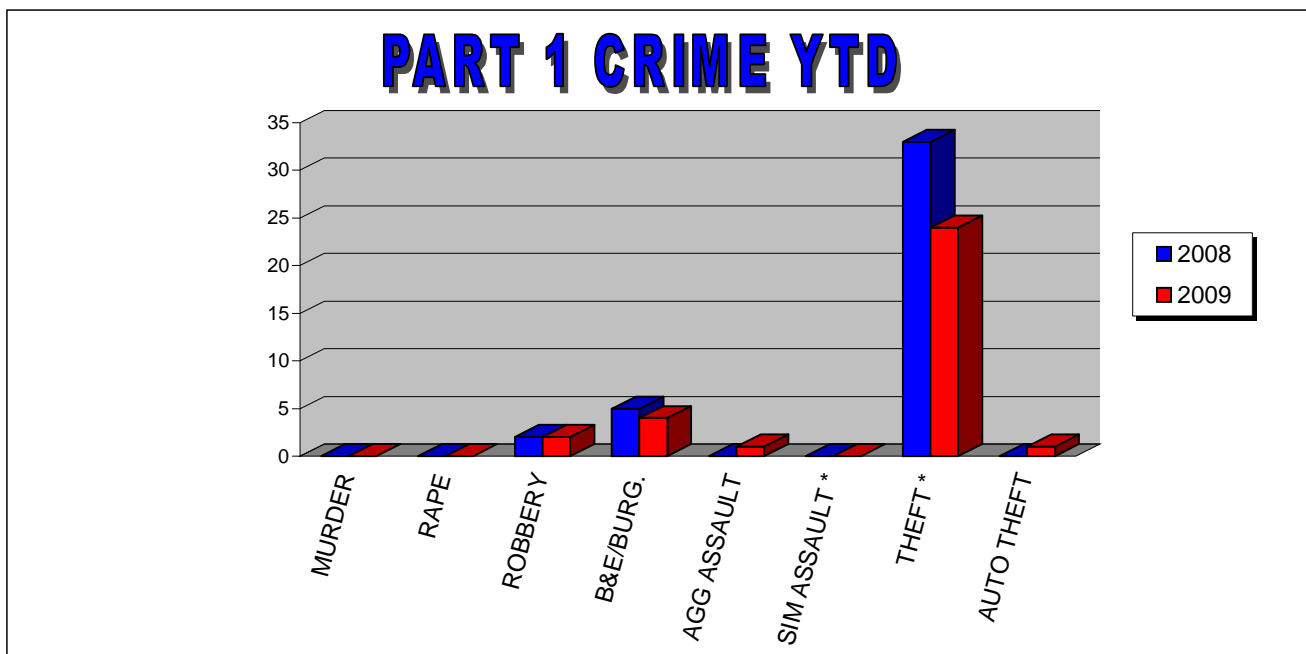

**POLICE SERVICES**

**CRIME STATISTICS FOR AUGUST**

**UPTOWN CAMPUS EAST**

OFFENSES PART 1	THIS MONTH 2008	THIS MONTH 2009	YTD 2008	YTD 2009	%
MURDER	0	0	0	0	N/C
RAPE	0	0	0	0	N/C
ROBBERY	0	1	2	3	50.00%
B&E/BURG.	0	0	5	4	-20.00%
AGG ASSAULT	0	0	0	1	N/C
SIM ASSAULT *	0	1	0	1	N/C
THEFT *	8	2	41	26	-36.59%
AUTO THEFT	0	0	0	1	N/C
ARSON	0	0	0	0	N/C
<b>TOTAL</b>	<b>8</b>	<b>4</b>	<b>48</b>	<b>36</b>	<b>-25.00%</b>
<b>PART 2 *</b>	<b>3</b>	<b>1</b>	<b>27</b>	<b>20</b>	<b>-25.93%</b>
Alcohol Arrest	0	0	2	1	-50.00%
Drug Arrest	0	0	0	0	N/C
Weapon Arrest	0	0	0	0	N/C

\* Crimes not reported to Student Right to Know

**POLICE SERVICES**

**CRIME STATISTICS FOR JULY**

**UPTOWN CAMPUS EAST**

OFFENSES PART 1	THIS MONTH 2008	THIS MONTH 2009	YTD 2008	YTD 2009	%
MURDER	0	0	0	0	N/C
RAPE	0	0	0	0	N/C
ROBBERY	0	0	2	2	0.00%
B&E/BURG.	0	0	5	4	-20.00%
AGG ASSAULT	0	0	0	1	N/C
SIM ASSAULT *	0	0	0	0	N/C
THEFT *	9	2	33	24	-27.27%
AUTO THEFT	0	0	0	1	N/C
ARSON	0	0	0	0	N/C
<b>TOTAL</b>	<b>9</b>	<b>2</b>	<b>40</b>	<b>32</b>	<b>-20.00%</b>
<b>PART 2 *</b>	<b>1</b>	<b>3</b>	<b>24</b>	<b>19</b>	<b>-20.83%</b>
Alcohol Arrest	0	1	2	1	-50.00%
Drug Arrest	0	0	0	0	N/C
Weapon Arrest	0	0	0	0	N/C