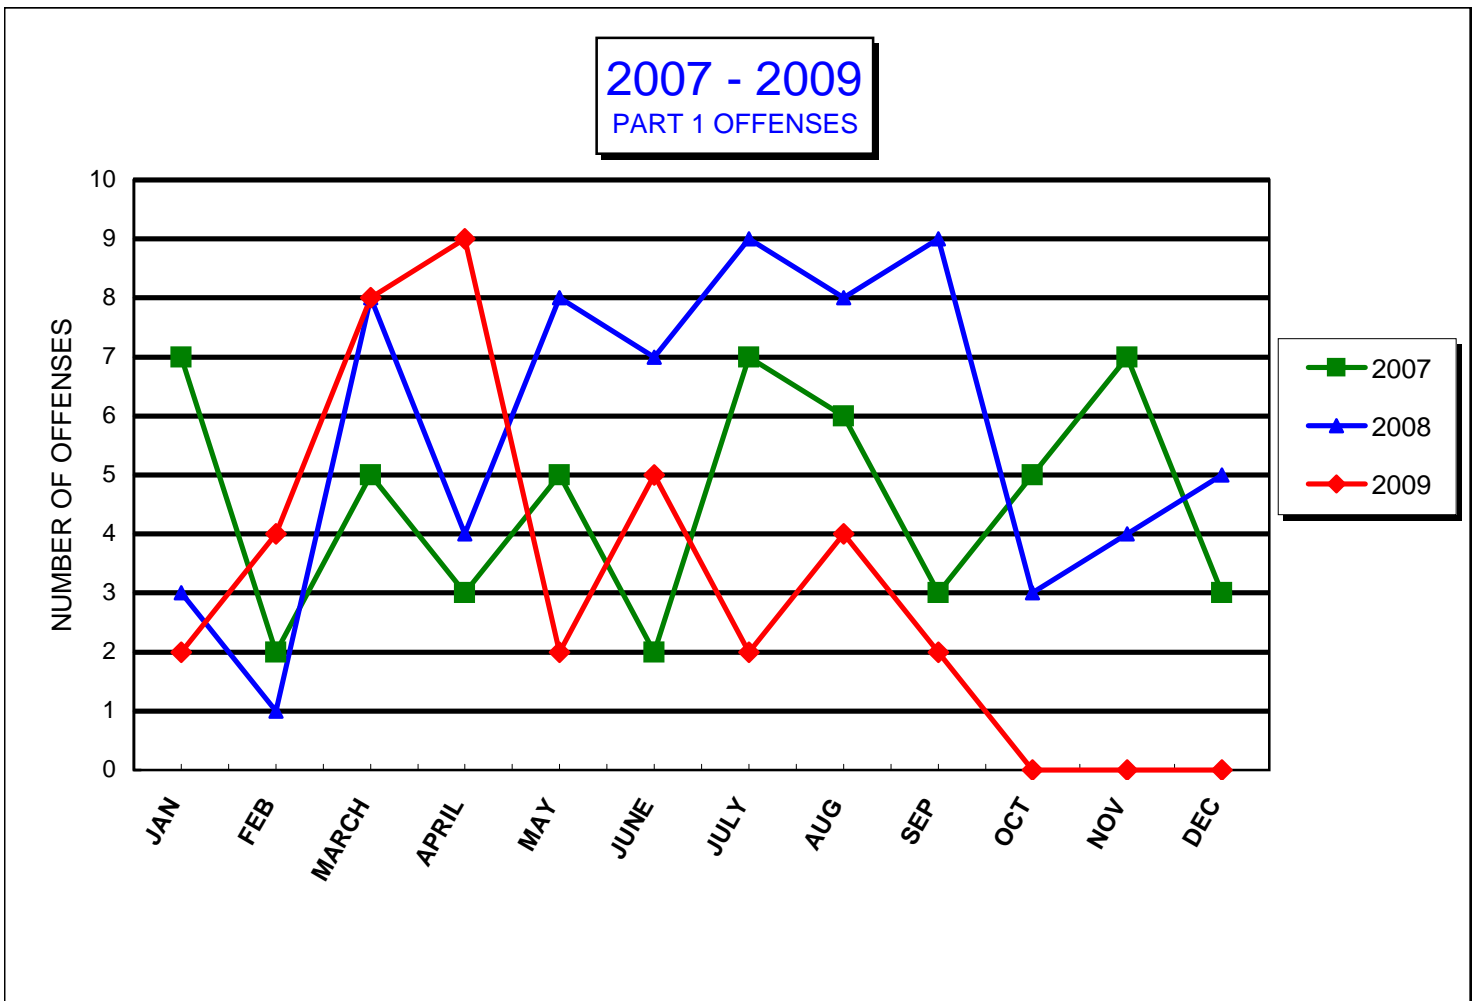

**POLICE SERVICES**

**CRIME STATISTICS FOR SEPTEMBER**

**UPTOWN CAMPUS EAST**

OFFENSES PART 1	THIS MONTH 2008	THIS MONTH 2009	YTD 2008	YTD 2009	%
MURDER	0	0	0	0	N/C
RAPE	0	0	0	0	N/C
ROBBERY	0	0	2	3	50.00%
B&E/BURG.	0	0	5	4	-20.00%
AGG ASSAULT	0	0	0	1	N/C
SIM ASSAULT *	0	0	0	1	N/C
THEFT *	7	2	48	28	-41.67%
AUTO THEFT	2	0	2	1	-50.00%
ARSON	0	0	0	0	N/C
<b>TOTAL</b>	<b>9</b>	<b>2</b>	<b>57</b>	<b>38</b>	<b>-33.33%</b>
<b>PART 2 *</b>	<b>2</b>	<b>4</b>	<b>29</b>	<b>24</b>	<b>-17.24%</b>
Alcohol Arrest	0	0	2	1	-17.24%
Drug Arrest	0	0	0	0	-17.24%
Weapon Arrest	0	0	0	0	N/C

\* Crimes not reported to Student Right to Know

**POLICE SERVICES**

**PART 1 OFFENSES**

**UPTOWN CAMPUS EAST**

	JAN	FEB	MARCH	APRIL	MAY	JUNE	JULY	AUG	SEP	OCT	NOV	DEC	TOTAL
2007	7	2	5	3	5	2	7	6	3	5	7	3	55
2008	3	1	8	4	8	7	9	8	9	3	4	5	69
2009	2	4	8	9	2	5	2	4	2				38

**POLICE SERVICES**

**CRIME STATISTICS FOR AUGUST**

**UPTOWN CAMPUS EAST**

OFFENSES PART 1	THIS MONTH 2008	THIS MONTH 2009	YTD 2008	YTD 2009	%
MURDER	0	0	0	0	N/C
RAPE	0	0	0	0	N/C
ROBBERY	0	1	2	3	50.00%
B&E/BURG.	0	0	5	4	-20.00%
AGG ASSAULT	0	0	0	1	N/C
SIM ASSAULT *	0	1	0	1	N/C
THEFT *	8	2	41	26	-36.59%
AUTO THEFT	0	0	0	1	N/C
ARSON	0	0	0	0	N/C
<b>TOTAL</b>	<b>8</b>	<b>4</b>	<b>48</b>	<b>36</b>	<b>-25.00%</b>
<b>PART 2 *</b>	<b>3</b>	<b>1</b>	<b>27</b>	<b>20</b>	<b>-25.93%</b>
Alcohol Arrest	0	0	2	1	-50.00%
Drug Arrest	0	0	0	0	N/C
Weapon Arrest	0	0	0	0	N/C