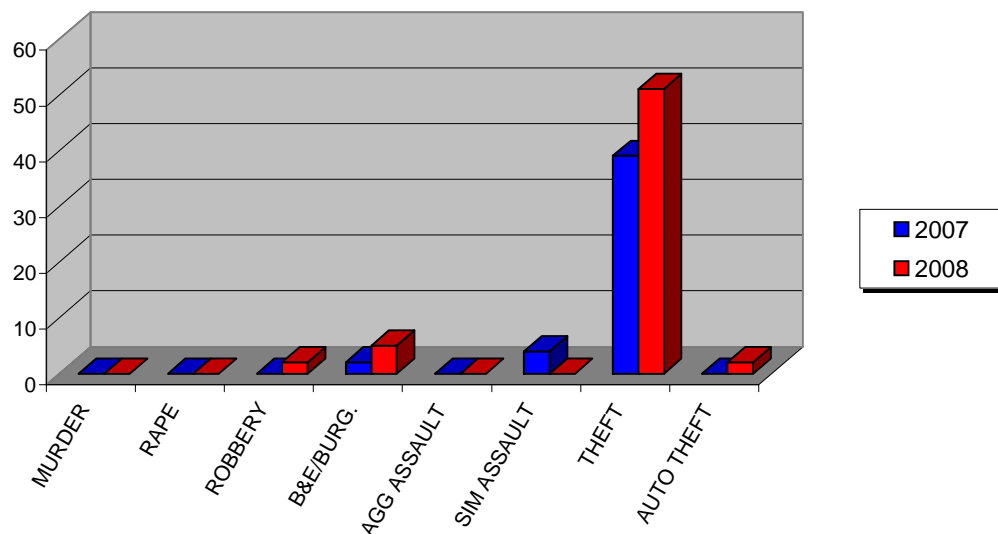

POLICE SERVICES

CRIME STATISTICS FOR OCTOBER

UPTOWN CAMPUS EAST

OFFENSES PART 1	THIS MONTH 2007	THIS MONTH 2008	YTD 2007	YTD 2008	%
MURDER	0	0	0	0	N/C
RAPE	0	0	0	0	N/C
ROBBERY	0	0	0	2	N/C
B&E/BURG.	0	0	2	5	150.00%
AGG ASSAULT	0	0	0	0	N/C
SIM ASSAULT	0	0	4	0	N/C
THEFT	5	3	39	51	30.77%
AUTO THEFT	0	0	0	2	N/C
ARSON	0	0	0	0	N/C
TOTAL	5	3	45	60	33.33%
PART 2	4	1	39	30	-23.08%
Alcohol Arrest	0	0	0	2	N/C
Drug Arrest	0	0	2	0	N/C
Weapon Arrest	0	0	0	0	N/C

PART 1 CRIME YTD

* Crimes not reported to Student Right to Know