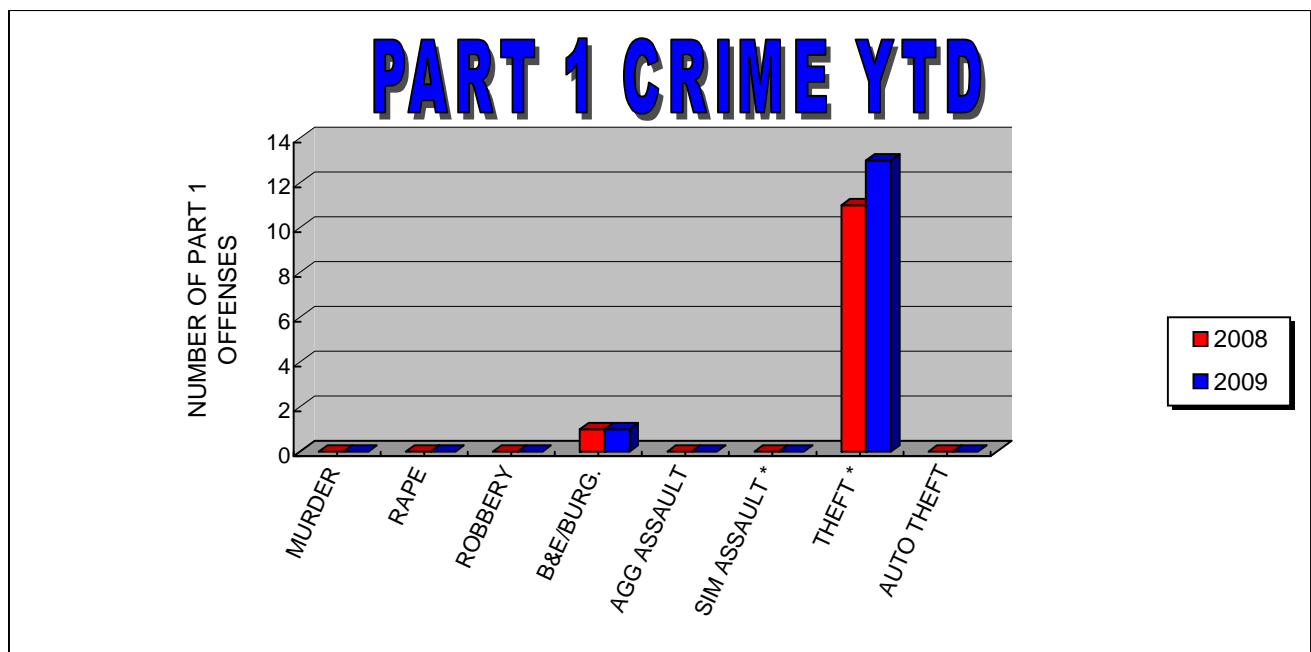

POLICE SERVICES

CRIME STATISTICS FOR MARCH

UPTOWN CAMPUS EAST

OFFENSES PART 1	THIS MONTH 2008	THIS MONTH 2009	YTD 2008	YTD 2009	%
MURDER	0	0	0	0	N/C
RAPE	0	0	0	0	N/C
ROBBERY	0	0	0	0	N/C
B&E/BURG.	0	1	1	1	0.00%
AGG ASSAULT	0	0	0	0	N/C
SIM ASSAULT *	0	0	0	0	N/C
THEFT *	8	7	11	13	18.18%
AUTO THEFT	0	0	0	0	N/C
ARSON	0	0	0	0	N/C
TOTAL	8	8	12	14	16.67%
PART 2 *	6	5	12	8	-33.33%
Alcohol Arrest	0	0	0	0	N/C
Drug Arrest	0	0	0	0	N/C
Weapon Arrest	0	0	0	0	N/C

* Crimes not reported to Student Right to Know