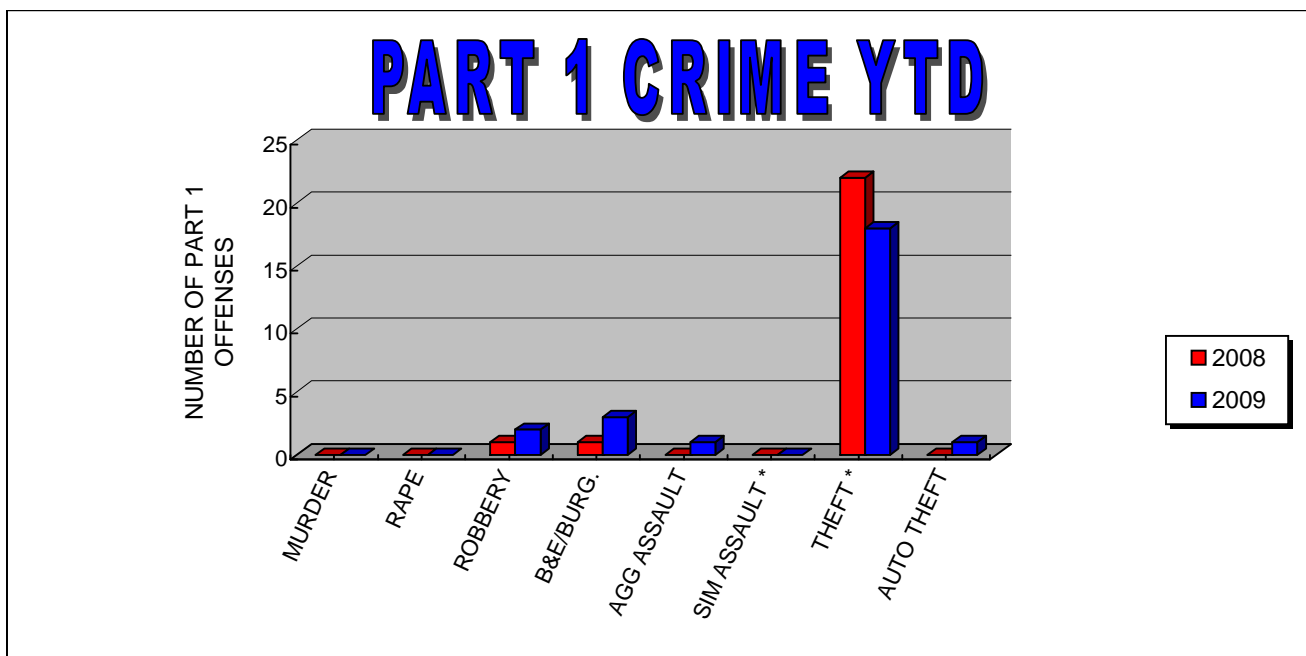

POLICE SERVICES

CRIME STATISTICS FOR MAY

UPTOWN CAMPUS EAST

OFFENSES PART 1	THIS MONTH 2008	THIS MONTH 2009	YTD 2008	YTD 2009	%
MURDER	0	0	0	0	N/C
RAPE	0	0	0	0	N/C
ROBBERY	1	0	1	2	100.00%
B&E/BURG.	0	0	1	3	200.00%
AGG ASSAULT	0	0	0	1	N/C
SIM ASSAULT *	0	0	0	0	N/C
THEFT *	7	2	22	18	-18.18%
AUTO THEFT	0	0	0	1	N/C
ARSON	0	0	0	0	N/C
TOTAL	8	2	24	25	4.17%
PART 2 *	5	0	19	12	-36.84%
Alcohol Arrest	1	0	1	0	N/C
Drug Arrest	0	0	0	0	N/C
Weapon Arrest	0	0	0	0	N/C

* Crimes not reported to Student Right to Know