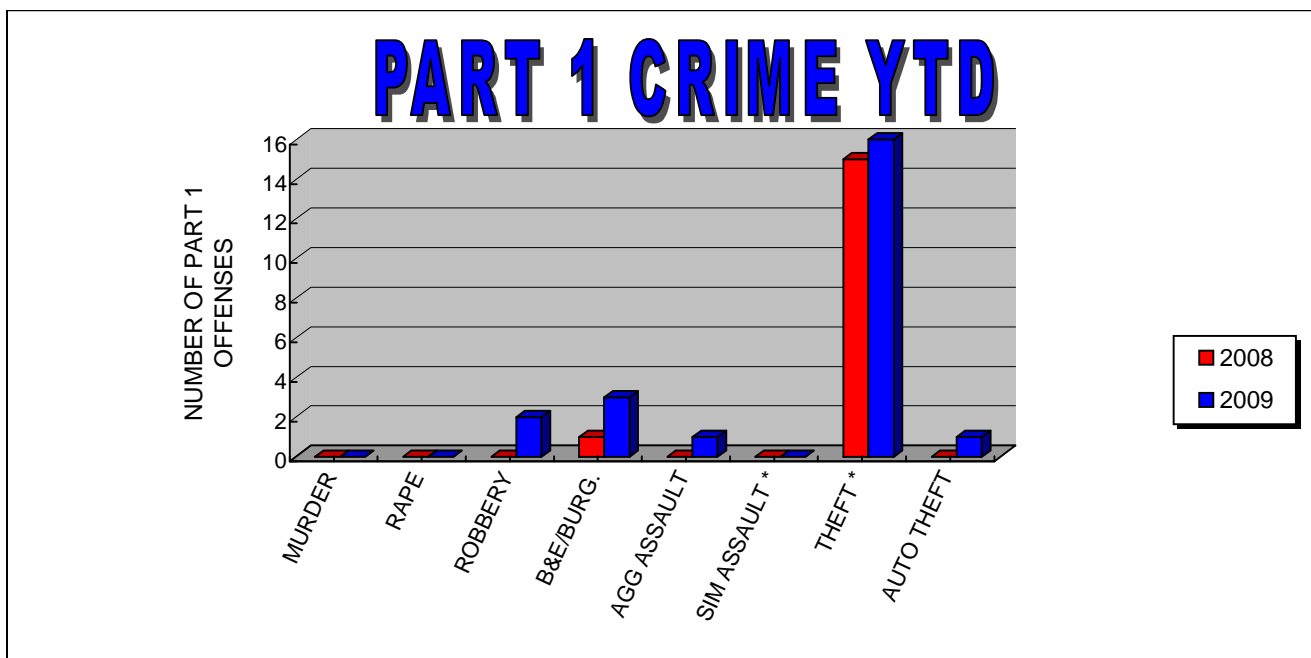

\* Crimes not reported to Student Right to Know

**POLICE SERVICES**

**CRIME STATISTICS FOR JUNE**

**UPTOWN CAMPUS EAST**

OFFENSES PART 1	THIS MONTH 2008	THIS MONTH 2009	YTD 2008	YTD 2009	%
MURDER	0	0	0	0	N/C
RAPE	0	0	0	0	N/C
ROBBERY	1	0	2	2	0.00%
B&E/BURG.	4	1	5	4	-20.00%
AGG ASSAULT	0	0	0	1	N/C
SIM ASSAULT *	0	0	0	0	N/C
THEFT *	2	4	24	22	-8.33%
AUTO THEFT	0	0	0	1	N/C
ARSON	0	0	0	0	N/C
<b>TOTAL</b>	<b>7</b>	<b>5</b>	<b>31</b>	<b>30</b>	<b>-3.23%</b>
<b>PART 2 *</b>	<b>4</b>	<b>4</b>	<b>23</b>	<b>16</b>	<b>-30.43%</b>
Alcohol Arrest	1	0	2	0	N/C
Drug Arrest	0	0	0	0	N/C
Weapon Arrest	0	0	0	0	N/C

\* Crimes not reported to Student Right to Know

**POLICE SERVICES**

**CRIME STATISTICS FOR MAY**

**UPTOWN CAMPUS EAST**

OFFENSES PART 1	THIS MONTH 2008	THIS MONTH 2009	YTD 2008	YTD 2009	%
MURDER	0	0	0	0	N/C
RAPE	0	0	0	0	N/C
ROBBERY	1	0	1	2	100.00%
B&E/BURG.	0	0	1	3	200.00%
AGG ASSAULT	0	0	0	1	N/C
SIM ASSAULT *	0	0	0	0	N/C
THEFT *	7	2	22	18	-18.18%
AUTO THEFT	0	0	0	1	N/C
ARSON	0	0	0	0	N/C
<b>TOTAL</b>	<b>8</b>	<b>2</b>	<b>24</b>	<b>25</b>	<b>4.17%</b>
<b>PART 2 *</b>	<b>5</b>	<b>0</b>	<b>19</b>	<b>12</b>	<b>-36.84%</b>
Alcohol Arrest	1	0	1	0	N/C
Drug Arrest	0	0	0	0	N/C
Weapon Arrest	0	0	0	0	N/C

\* Crimes not reported to Student Right to Know

**POLICE SERVICES**

**CRIME STATISTICS FOR APRIL**

**UPTOWN CAMPUS EAST**

OFFENSES PART 1	THIS MONTH 2008	THIS MONTH 2009	YTD 2008	YTD 2009	%
MURDER	0	0	0	0	N/C
RAPE	0	0	0	0	N/C
ROBBERY	0	2	0	2	N/C
B&E/BURG.	0	2	1	3	200.00%
AGG ASSAULT	0	1	0	1	N/C
SIM ASSAULT *	0	0	0	0	N/C
THEFT *	4	3	15	16	6.67%
AUTO THEFT	0	1	0	1	N/C
ARSON	0	0	0	0	N/C
<b>TOTAL</b>	<b>4</b>	<b>9</b>	<b>16</b>	<b>23</b>	<b>43.75%</b>
<b>PART 2 *</b>	<b>2</b>	<b>4</b>	<b>14</b>	<b>12</b>	<b>-14.29%</b>
Alcohol Arrest	0	0	0	0	N/C
Drug Arrest	0	0	0	0	6.67%
Weapon Arrest	0	0	0	0	N/C