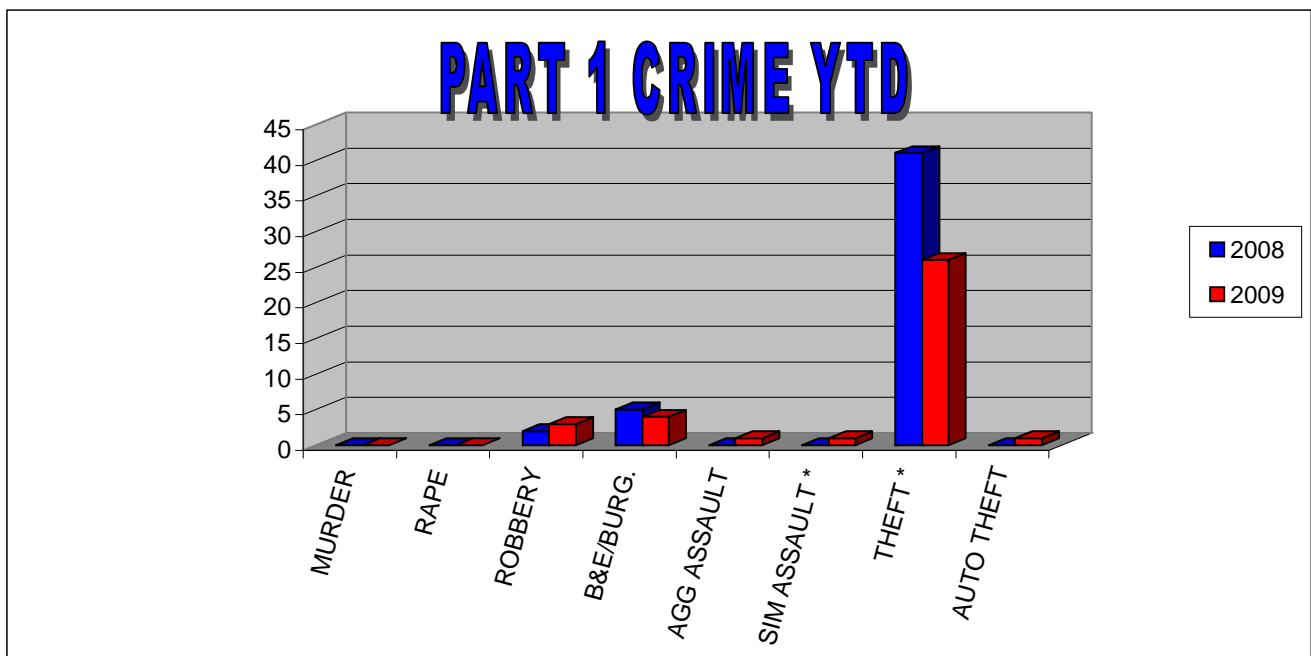

**POLICE SERVICES**

**CRIME STATISTICS FOR SEPTEMBER**

**UPTOWN CAMPUS EAST**

OFFENSES PART 1	THIS MONTH 2008	THIS MONTH 2009	YTD 2008	YTD 2009	%
MURDER	0	0	0	0	N/C
RAPE	0	0	0	0	N/C
ROBBERY	0	0	2	3	50.00%
B&E/BURG.	0	0	5	4	-20.00%
AGG ASSAULT	0	0	0	1	N/C
SIM ASSAULT *	0	0	0	1	N/C
THEFT *	7	2	48	28	-41.67%
AUTO THEFT	2	0	2	1	-50.00%
ARSON	0	0	0	0	N/C
<b>TOTAL</b>	<b>9</b>	<b>2</b>	<b>57</b>	<b>38</b>	<b>-33.33%</b>
<b>PART 2 *</b>	<b>2</b>	<b>4</b>	<b>29</b>	<b>24</b>	<b>-17.24%</b>
Alcohol Arrest	0	0	2	1	-17.24%
Drug Arrest	0	0	0	0	-17.24%
Weapon Arrest	0	0	0	0	N/C

\* Crimes not reported to Student Right to Know

**POLICE SERVICES**

**PART 1 OFFENSES**

**UPTOWN CAMPUS EAST**

	JAN	FEB	MARCH	APRIL	MAY	JUNE	JULY	AUG	SEP	OCT	NOV	DEC	TOTAL
2007	7	2	5	3	5	2	7	6	3	5	7	3	55
2008	3	1	8	4	8	7	9	8	9	3	4	5	69
2009	2	4	8	9	2	5	2	4	2				38

**POLICE SERVICES**

**CRIME STATISTICS FOR AUGUST**

**UPTOWN CAMPUS EAST**

OFFENSES PART 1	THIS MONTH 2008	THIS MONTH 2009	YTD 2008	YTD 2009	%
MURDER	0	0	0	0	N/C
RAPE	0	0	0	0	N/C
ROBBERY	0	1	2	3	50.00%
B&E/BURG.	0	0	5	4	-20.00%
AGG ASSAULT	0	0	0	1	N/C
SIM ASSAULT *	0	1	0	1	N/C
THEFT *	8	2	41	26	-36.59%
AUTO THEFT	0	0	0	1	N/C
ARSON	0	0	0	0	N/C
<b>TOTAL</b>	<b>8</b>	<b>4</b>	<b>48</b>	<b>36</b>	<b>-25.00%</b>
<b>PART 2 *</b>	<b>3</b>	<b>1</b>	<b>27</b>	<b>20</b>	<b>-25.93%</b>
Alcohol Arrest	0	0	2	1	-50.00%
Drug Arrest	0	0	0	0	N/C
Weapon Arrest	0	0	0	0	N/C