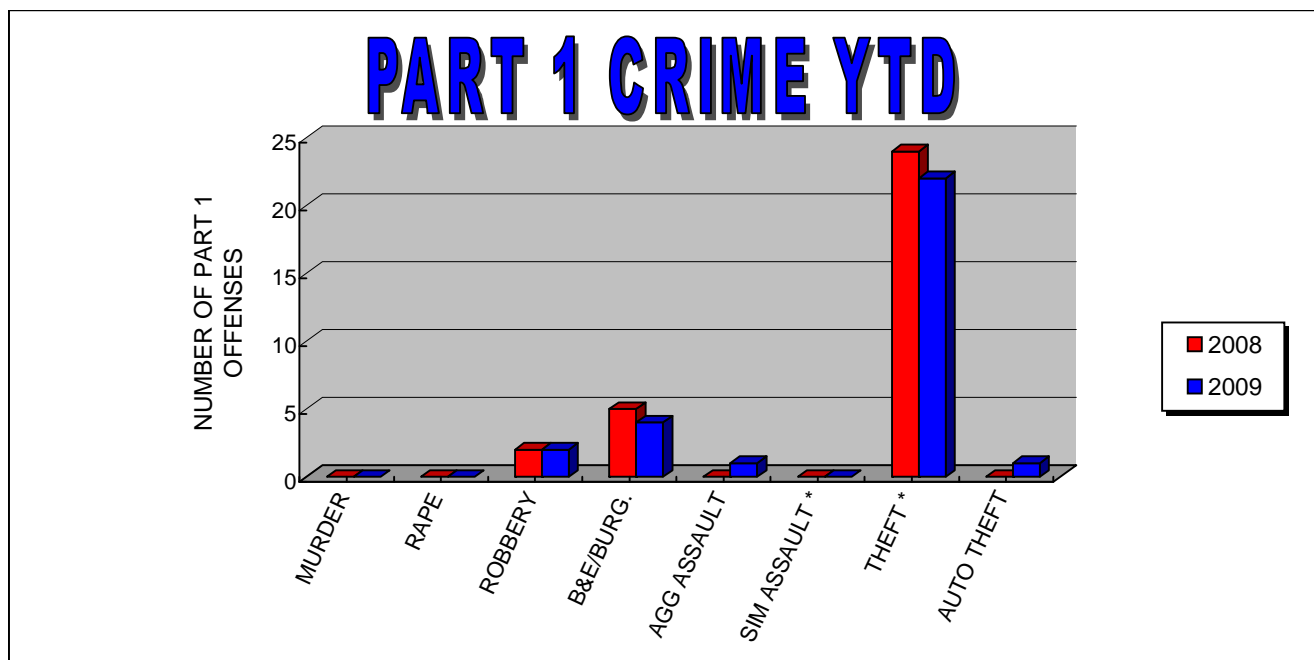

\* Crimes not reported to Student Right to Know

**POLICE SERVICES**

**CRIME STATISTICS FOR JULY**

**UPTOWN CAMPUS EAST**

OFFENSES PART 1	THIS MONTH 2008	THIS MONTH 2009	YTD 2008	YTD 2009	%
MURDER	0	0	0	0	N/C
RAPE	0	0	0	0	N/C
ROBBERY	0	0	2	2	0.00%
B&E/BURG.	0	0	5	4	-20.00%
AGG ASSAULT	0	0	0	1	N/C
SIM ASSAULT *	0	0	0	0	N/C
THEFT *	9	2	33	24	-27.27%
AUTO THEFT	0	0	0	1	N/C
ARSON	0	0	0	0	N/C
<b>TOTAL</b>	<b>9</b>	<b>2</b>	<b>40</b>	<b>32</b>	<b>-20.00%</b>
<b>PART 2 *</b>	<b>1</b>	<b>3</b>	<b>24</b>	<b>19</b>	<b>-20.83%</b>
Alcohol Arrest	0	1	2	1	-50.00%
Drug Arrest	0	0	0	0	N/C
Weapon Arrest	0	0	0	0	N/C

\* Crimes not reported to Student Right to Know

**POLICE SERVICES**

**CRIME STATISTICS FOR JUNE**

**UPTOWN CAMPUS EAST**

OFFENSES PART 1	THIS MONTH 2008	THIS MONTH 2009	YTD 2008	YTD 2009	%
MURDER	0	0	0	0	N/C
RAPE	0	0	0	0	N/C
ROBBERY	1	0	2	2	0.00%
B&E/BURG.	4	1	5	4	-20.00%
AGG ASSAULT	0	0	0	1	N/C
SIM ASSAULT *	0	0	0	0	N/C
THEFT *	2	4	24	22	-8.33%
AUTO THEFT	0	0	0	1	N/C
ARSON	0	0	0	0	N/C
<b>TOTAL</b>	<b>7</b>	<b>5</b>	<b>31</b>	<b>30</b>	<b>-3.23%</b>
<b>PART 2 *</b>	<b>4</b>	<b>4</b>	<b>23</b>	<b>16</b>	<b>-30.43%</b>
Alcohol Arrest	1	0	2	0	N/C
Drug Arrest	0	0	0	0	N/C
Weapon Arrest	0	0	0	0	N/C