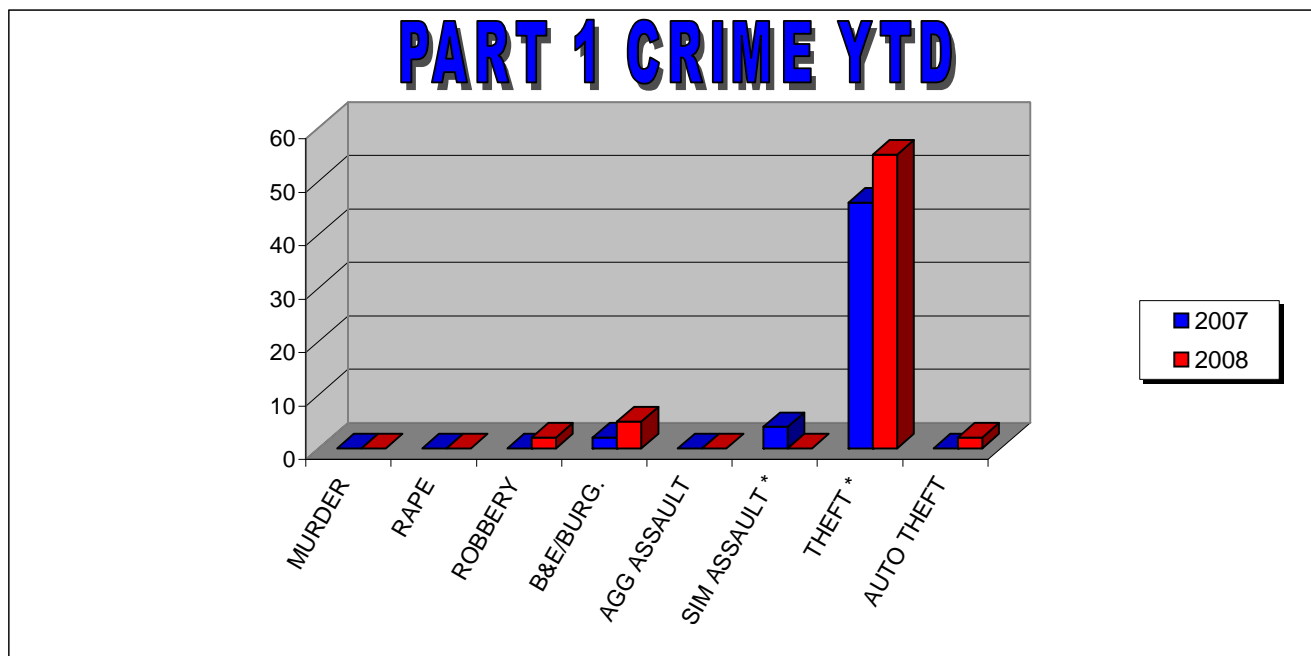

**PART 1 CRIME YTD**

\* Crimes not reported to Student Right to Know

**POLICE SERVICES**

**CRIME STATISTICS FOR NOVEMBER**

**UPTOWN CAMPUS EAST**

OFFENSES PART 1	THIS MONTH 2007	THIS MONTH 2008	YTD 2007	YTD 2008	%
MURDER	0	0	0	0	N/C
RAPE	0	0	0	0	N/C
ROBBERY	0	0	0	2	N/C
B&E/BURG.	0	0	2	5	150.00%
AGG ASSAULT	0	0	0	0	N/C
SIM ASSAULT *	0	0	4	0	N/C
THEFT *	7	4	46	55	19.57%
AUTO THEFT	0	0	0	2	N/C
ARSON	0	0	0	0	N/C
<b>TOTAL</b>	<b>7</b>	<b>4</b>	<b>52</b>	<b>64</b>	<b>23.08%</b>
<b>PART 2 *</b>	<b>7</b>	<b>0</b>	<b>46</b>	<b>30</b>	<b>-34.78%</b>
Alcohol Arrest	0	0	0	2	N/C
Drug Arrest	0	0	2	0	N/C
Weapon Arrest	0	0	0	0	N/C