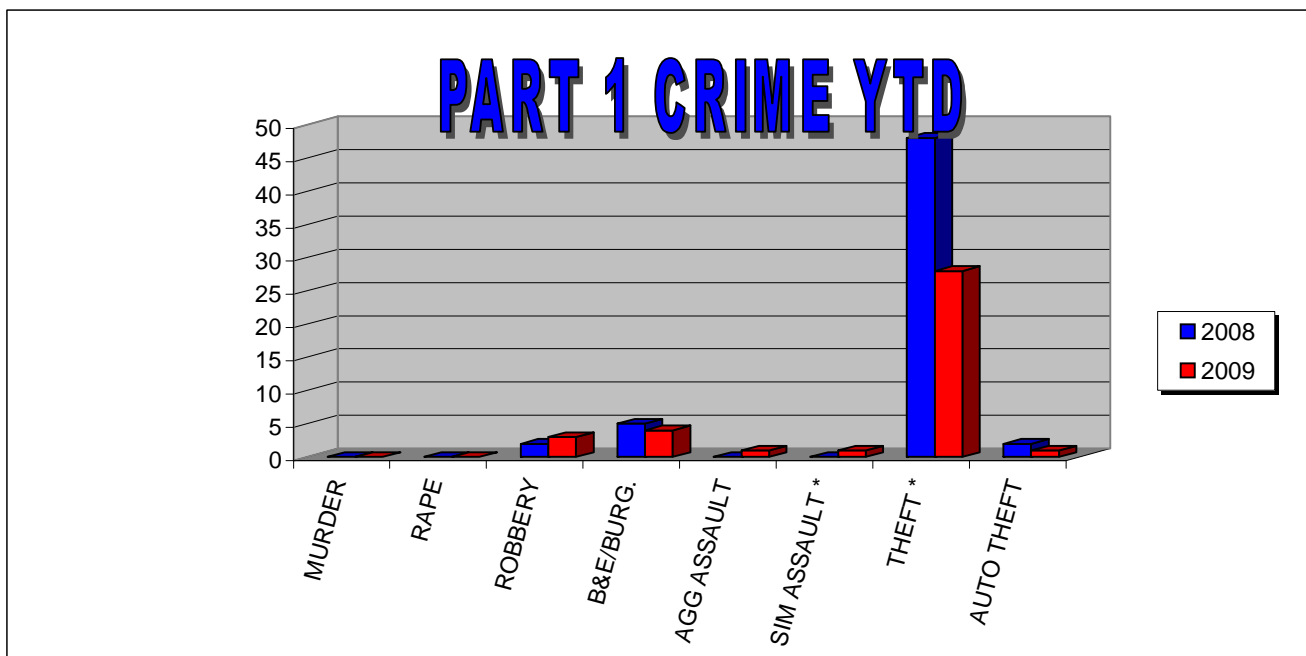

**POLICE SERVICES**

**CRIME STATISTICS FOR SEPTEMBER**

**UPTOWN CAMPUS EAST**

OFFENSES PART 1	THIS MONTH 2008	THIS MONTH 2009	YTD 2008	YTD 2009	%
MURDER	0	0	0	0	N/C
RAPE	0	0	0	0	N/C
ROBBERY	0	0	2	3	50.00%
B&E/BURG.	0	0	5	4	-20.00%
AGG ASSAULT	0	0	0	1	N/C
SIM ASSAULT *	0	0	0	1	N/C
THEFT *	7	2	48	28	-41.67%
AUTO THEFT	2	0	2	1	-50.00%
ARSON	0	0	0	0	N/C
<b>TOTAL</b>	<b>9</b>	<b>2</b>	<b>57</b>	<b>38</b>	<b>-33.33%</b>
<b>PART 2 *</b>	<b>2</b>	<b>4</b>	<b>29</b>	<b>24</b>	<b>-17.24%</b>
Alcohol Arrest	0	0	2	1	-17.24%
Drug Arrest	0	0	0	0	-17.24%
Weapon Arrest	0	0	0	0	N/C

\* Crimes not reported to Student Right to Know

**POLICE SERVICES**

**PART 1 OFFENSES**

**UPTOWN CAMPUS EAST**

	JAN	FEB	MARCH	APRIL	MAY	JUNE	JULY	AUG	SEP	OCT	NOV	DEC	TOTAL
2007	7	2	5	3	5	2	7	6	3	5	7	3	55
2008	3	1	8	4	8	7	9	8	9	3	4	5	69
2009	2	4	8	9	2	5	2	4	2				38

**POLICE SERVICES**

**CRIME STATISTICS FOR AUGUST**

**UPTOWN CAMPUS EAST**

OFFENSES PART 1	THIS MONTH 2008	THIS MONTH 2009	YTD 2008	YTD 2009	%
MURDER	0	0	0	0	N/C
RAPE	0	0	0	0	N/C
ROBBERY	0	1	2	3	50.00%
B&E/BURG.	0	0	5	4	-20.00%
AGG ASSAULT	0	0	0	1	N/C
SIM ASSAULT *	0	1	0	1	N/C
THEFT *	8	2	41	26	-36.59%
AUTO THEFT	0	0	0	1	N/C
ARSON	0	0	0	0	N/C
<b>TOTAL</b>	<b>8</b>	<b>4</b>	<b>48</b>	<b>36</b>	<b>-25.00%</b>
<b>PART 2 *</b>	<b>3</b>	<b>1</b>	<b>27</b>	<b>20</b>	<b>-25.93%</b>
Alcohol Arrest	0	0	2	1	-50.00%
Drug Arrest	0	0	0	0	N/C
Weapon Arrest	0	0	0	0	N/C