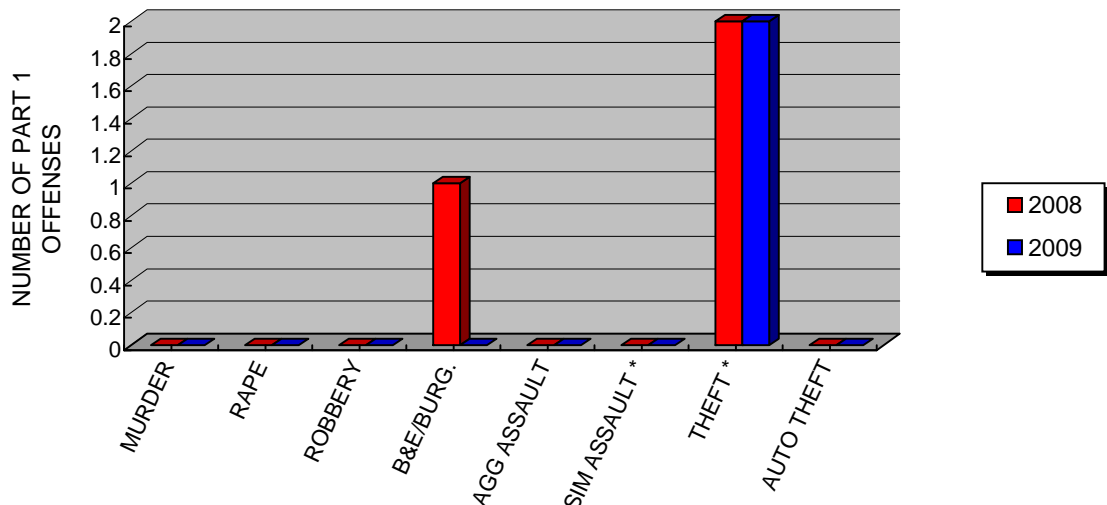

\* Crimes not reported to Student Right to Know

**POLICE SERVICES**

**CRIME STATISTICS FOR JANUARY**

**UPTOWN CAMPUS EAST**

OFFENSES PART 1	THIS MONTH 2008	THIS MONTH 2009	YTD 2008	YTD 2009	%
MURDER	0	0	0	0	N/C
RAPE	0	0	0	0	N/C
ROBBERY	0	0	0	0	N/C
B&E/BURG.	1	0	1	0	N/C
AGG ASSAULT	0	0	0	0	N/C
SIM ASSAULT *	0	0	0	0	N/C
THEFT *	2	2	2	2	0.00%
AUTO THEFT	0	0	0	0	N/C
ARSON	0	0	0	0	N/C
<b>TOTAL</b>	<b>3</b>	<b>2</b>	<b>3</b>	<b>2</b>	<b>-33.33%</b>
<b>PART 2 *</b>	<b>4</b>	<b>1</b>	<b>4</b>	<b>1</b>	<b>-75.00%</b>
Alcohol Arrest	0	0	0	0	N/C
Drug Arrest	0	0	0	0	N/C
Weapon Arrest	0	0	0	0	N/C

**PART 1 CRIME YTD**

\* Crimes not reported to Student Right to Know

**POLICE SERVICES**

**CRIME STATISTICS FOR DECEMBER**

**UPTOWN CAMPUS EAST**

OFFENSES PART 1	THIS MONTH 2007	THIS MONTH 2008	YTD 2007	YTD 2008	%
MURDER	0	0	0	0	N/C
RAPE	0	0	0	0	N/C
ROBBERY	0	0	0	2	N/C
B&E/BURG.	0	1	2	6	200.00%
AGG ASSAULT	0	0	0	0	N/C
SIM ASSAULT *	1	0	5	0	N/C
THEFT *	2	4	48	59	22.92%
AUTO THEFT	0	0	0	2	N/C
ARSON	0	0	0	0	N/C
<b>TOTAL</b>	<b>3</b>	<b>5</b>	<b>55</b>	<b>69</b>	<b>25.45%</b>
<b>PART 2 *</b>	<b>1</b>	<b>2</b>	<b>47</b>	<b>32</b>	<b>-31.91%</b>
Alcohol Arrest	0	0	0	2	N/C
Drug Arrest	0	0	2	0	N/C
Weapon Arrest	0	0	0	0	N/C