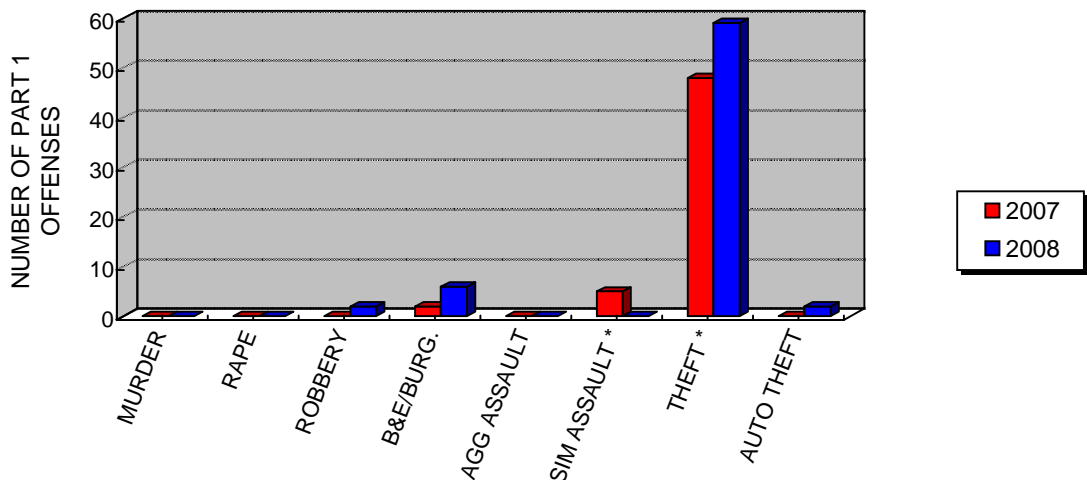

**PART 1 CRIME YTD**

\* Crimes not reported to Student Right to Know

**POLICE SERVICES**

**CRIME STATISTICS FOR DECEMBER**

**UPTOWN CAMPUS EAST**

OFFENSES PART 1	THIS MONTH 2007	THIS MONTH 2008	YTD 2007	YTD 2008	%
MURDER	0	0	0	0	N/C
RAPE	0	0	0	0	N/C
ROBBERY	0	0	0	2	N/C
B&E/BURG.	0	1	2	6	200.00%
AGG ASSAULT	0	0	0	0	N/C
SIM ASSAULT *	1	0	5	0	N/C
THEFT *	2	4	48	59	22.92%
AUTO THEFT	0	0	0	2	N/C
ARSON	0	0	0	0	N/C
<b>TOTAL</b>	<b>3</b>	<b>5</b>	<b>55</b>	<b>69</b>	<b>25.45%</b>
<b>PART 2 *</b>	<b>1</b>	<b>2</b>	<b>47</b>	<b>32</b>	<b>-31.91%</b>
Alcohol Arrest	0	0	0	2	N/C
Drug Arrest	0	0	2	0	N/C
Weapon Arrest	0	0	0	0	N/C

**PART 1 CRIME YTD**

\* Crimes not reported to Student Right to Know

**POLICE SERVICES**

**CRIME STATISTICS FOR NOVEMBER**

**UPTOWN CAMPUS EAST**

OFFENSES PART 1	THIS MONTH 2007	THIS MONTH 2008	YTD 2007	YTD 2008	%
MURDER	0	0	0	0	N/C
RAPE	0	0	0	0	N/C
ROBBERY	0	0	0	2	N/C
B&E/BURG.	0	0	2	5	150.00%
AGG ASSAULT	0	0	0	0	N/C
SIM ASSAULT *	0	0	4	0	N/C
THEFT *	7	4	46	55	19.57%
AUTO THEFT	0	0	0	2	N/C
ARSON	0	0	0	0	N/C
<b>TOTAL</b>	<b>7</b>	<b>4</b>	<b>52</b>	<b>64</b>	<b>23.08%</b>
<b>PART 2 *</b>	<b>7</b>	<b>0</b>	<b>46</b>	<b>30</b>	<b>-34.78%</b>
Alcohol Arrest	0	0	0	2	N/C
Drug Arrest	0	0	2	0	N/C
Weapon Arrest	0	0	0	0	N/C