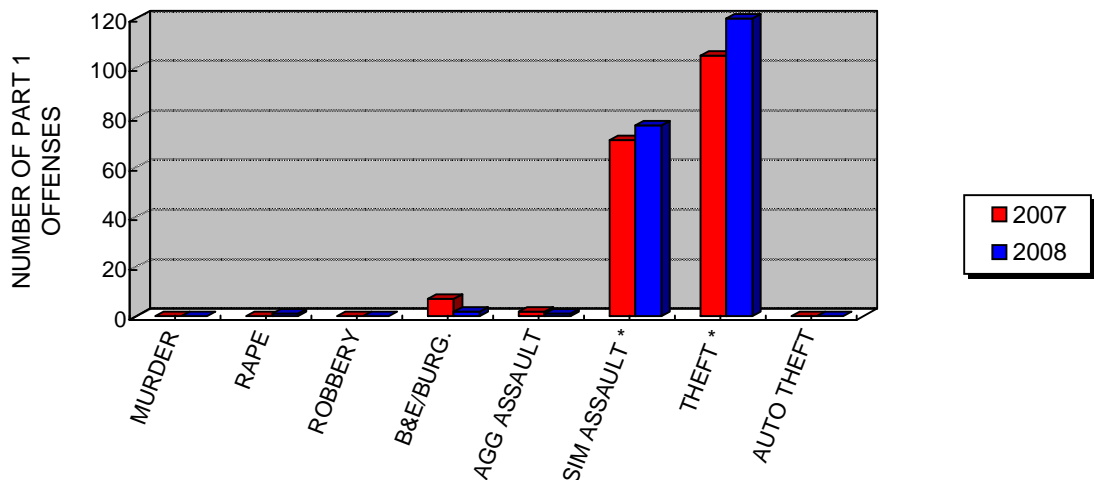

POLICE SERVICES

CRIME STATISTICS FOR DECEMBER

UNIVERSITY HOSPITAL

OFFENSES PART 1	THIS MONTH 2007	THIS MONTH 2008	YTD 2007	YTD 2008	%
MURDER	0	0	0	0	N/C
RAPE	0	0	0	1	N/C
ROBBERY	0	0	0	0	N/C
B&E/BURG.	0	0	7	2	-71.43%
AGG ASSAULT	1	0	2	1	-50.00%
SIM ASSAULT *	4	6	71	77	8.45%
THEFT *	10	10	105	120	14.29%
AUTO THEFT	0	0	0	0	N/C
ARSON	0	0	0	1	N/C
TOTAL	15	16	185	202	9.19%
PART 2 *	8	9	156	167	7.05%
Alcohol Arrest	0	0	7	12	71.43%
Drug Arrest	1	2	21	23	9.52%
Weapon Arrest	0	0	4	0	N/C

PART 1 CRIME YTD

* Crimes not reported to Student Right to Know