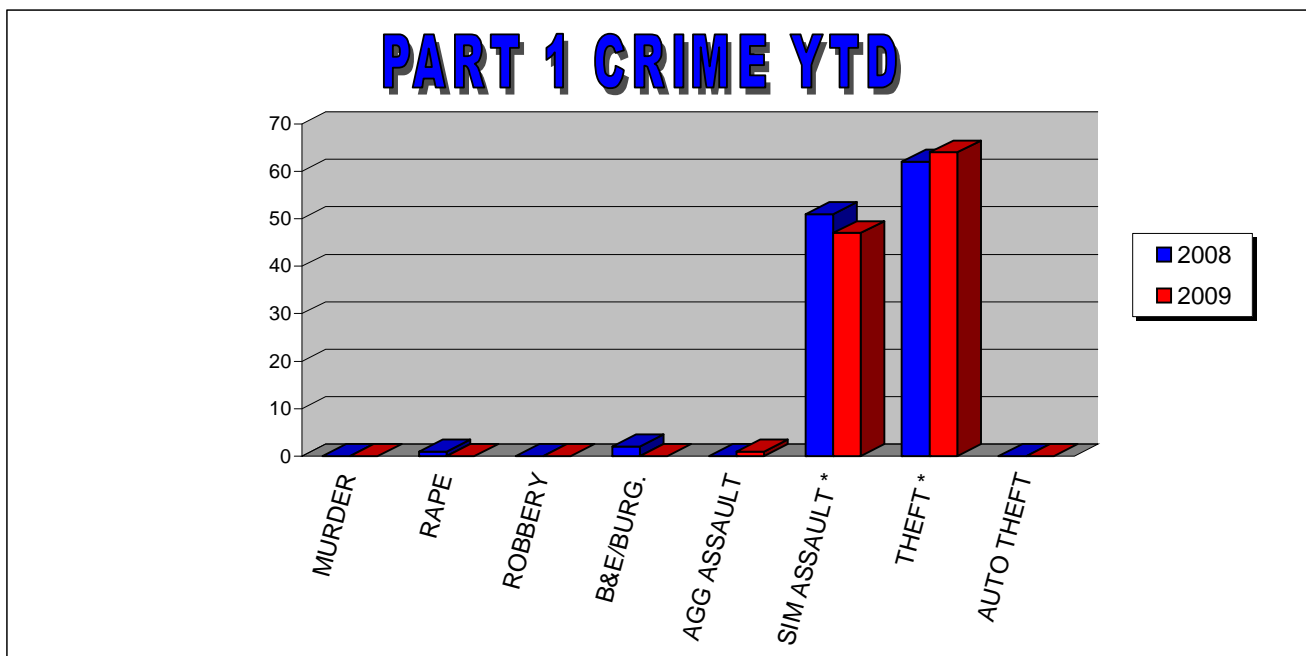

POLICE SERVICES

CRIME STATISTICS FOR JULY

UNIVERSITY HOSPITAL

OFFENSES PART 1	THIS MONTH 2008	THIS MONTH 2009	YTD 2008	YTD 2009	%
MURDER	0	0	0	0	N/C
RAPE	0	0	1	0	N/C
ROBBERY	0	0	0	0	N/C
B&E/BURG.	0	0	2	0	N/C
AGG ASSAULT	0	1	0	1	N/C
SIM ASSAULT *	7	5	51	47	-7.84%
THEFT *	5	11	62	64	3.23%
AUTO THEFT	0	0	0	0	N/C
ARSON	1	0	1	0	N/C
TOTAL	13	17	117	112	-4.27%
PART 2 *	13	10	96	102	6.25%
Alcohol Arrest	0	1	8	7	-12.50%
Drug Arrest	0	1	8	9	12.50%
Weapon Arrest	0	0	0	2	N/C

* Crimes not reported to Student Right to Know