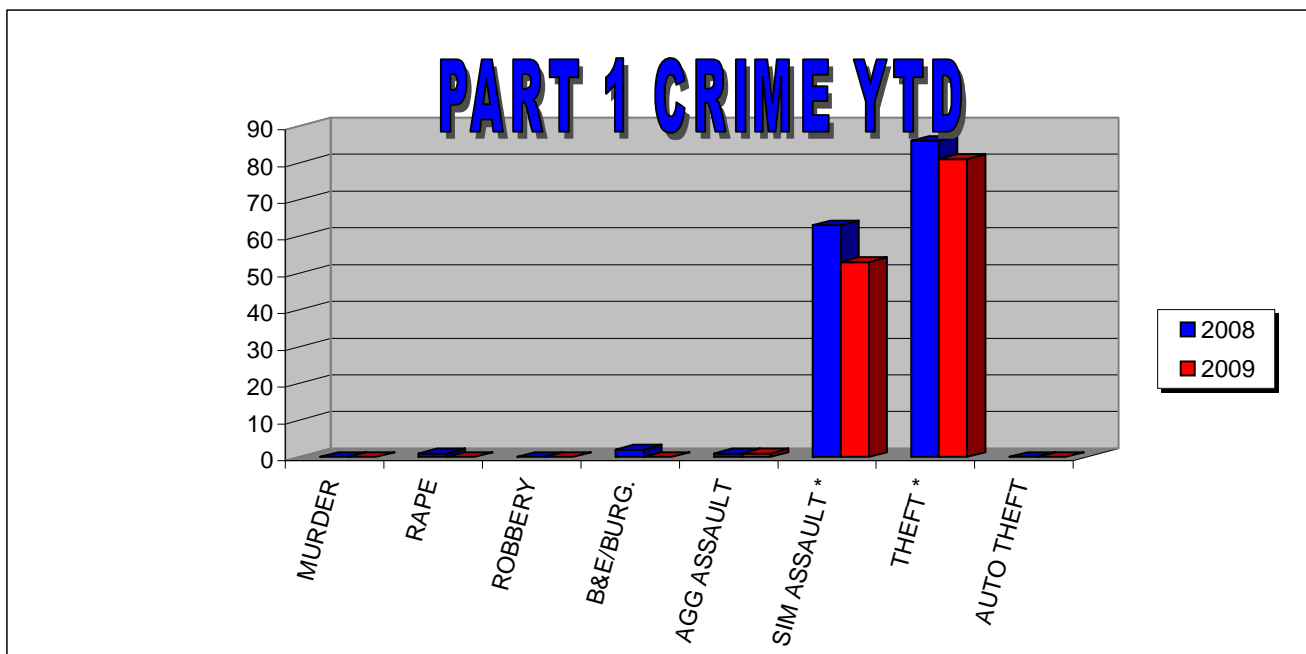

**POLICE SERVICES**

**CRIME STATISTICS FOR SEPTEMBER**

**UNIVERSITY HOSPITAL**

OFFENSES PART 1	THIS MONTH 2008	THIS MONTH 2009	YTD 2008	YTD 2009	%
MURDER	0	0	0	0	N/C
RAPE	0	0	1	0	N/C
ROBBERY	0	0	0	0	N/C
B&E/BURG.	0	0	2	0	N/C
AGG ASSAULT	0	0	1	1	0.00%
SIM ASSAULT *	3	3	63	53	-15.87%
THEFT *	11	12	86	81	-5.81%
AUTO THEFT	0	0	0	0	N/C
ARSON	0	0	1	0	N/C
<b>TOTAL</b>	<b>14</b>	<b>15</b>	<b>154</b>	<b>135</b>	<b>-12.34%</b>
<b>PART 2 *</b>	<b>12</b>	<b>12</b>	<b>131</b>	<b>125</b>	<b>-4.58%</b>
Alcohol Arrest	1	0	9	7	-4.58%
Drug Arrest	5	1	17	10	-4.58%
Weapon Arrest	0	0	0	2	N/C

\* Crimes not reported to Student Right to Know

**POLICE SERVICES**

**PART 1 OFFENSES**

**UNIVERSITY HOSPITAL**

	JAN	FEB	MARCH	APRIL	MAY	JUNE	JULY	AUG	SEP	OCT	NOV	DEC	TOTAL
2007	27	18	13	9	14	14	15	17	18	14	11	15	185
2008	15	19	22	13	10	25	13	23	14	14	18	16	202
2009	15	19	15	16	16	14	17	8	15				135

**POLICE SERVICES**

**CRIME STATISTICS FOR AUGUST**

**UNIVERSITY HOSPITAL**

OFFENSES PART 1	THIS MONTH 2008	THIS MONTH 2009	YTD 2008	YTD 2009	%
MURDER	0	0	0	0	N/C
RAPE	0	0	1	0	N/C
ROBBERY	0	0	0	0	N/C
B&E/BURG.	0	0	2	0	N/C
AGG ASSAULT	1	0	1	1	0.00%
SIM ASSAULT *	9	3	60	50	-16.67%
THEFT *	13	5	75	69	-8.00%
AUTO THEFT	0	0	0	0	N/C
ARSON	0	0	1	0	N/C
<b>TOTAL</b>	<b>23</b>	<b>8</b>	<b>140</b>	<b>120</b>	<b>-14.29%</b>
<b>PART 2 *</b>	<b>23</b>	<b>11</b>	<b>119</b>	<b>113</b>	<b>-5.04%</b>
Alcohol Arrest	0	0	8	7	-12.50%
Drug Arrest	4	0	12	9	-25.00%
Weapon Arrest	0	0	0	2	N/C