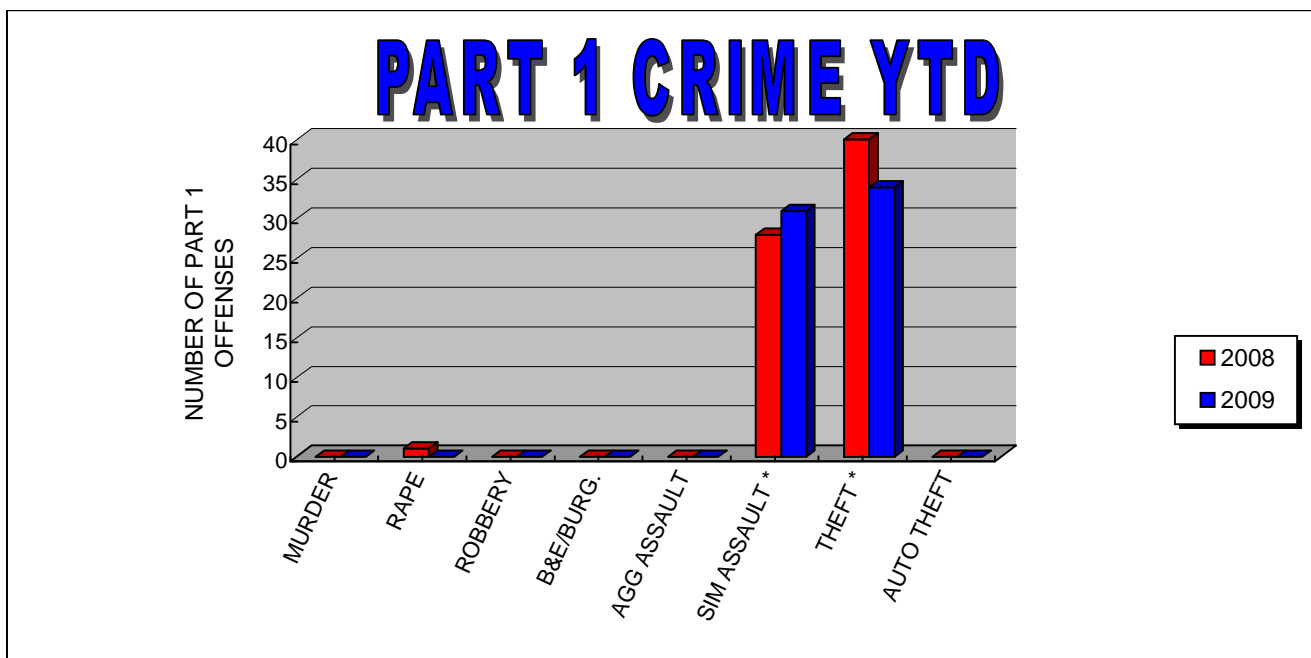

POLICE SERVICES

CRIME STATISTICS FOR APRIL

UNIVERSITY HOSPITAL

OFFENSES PART 1	THIS MONTH 2008	THIS MONTH 2009	YTD 2008	YTD 2009	%
MURDER	0	0	0	0	N/C
RAPE	0	0	1	0	N/C
ROBBERY	0	0	0	0	N/C
B&E/BURG.	0	0	0	0	N/C
AGG ASSAULT	0	0	0	0	N/C
SIM ASSAULT *	4	5	28	31	10.71%
THEFT *	9	11	40	34	-15.00%
AUTO THEFT	0	0	0	0	N/C
ARSON	0	0	0	0	N/C
TOTAL	13	16	69	65	-5.80%
PART 2 *	9	25	57	60	5.26%
Alcohol Arrest	1	0	7	3	-57.14%
Drug Arrest	1	2	6	6	-15.00%
Weapon Arrest	0	1	0	1	N/C

* Crimes not reported to Student Right to Know