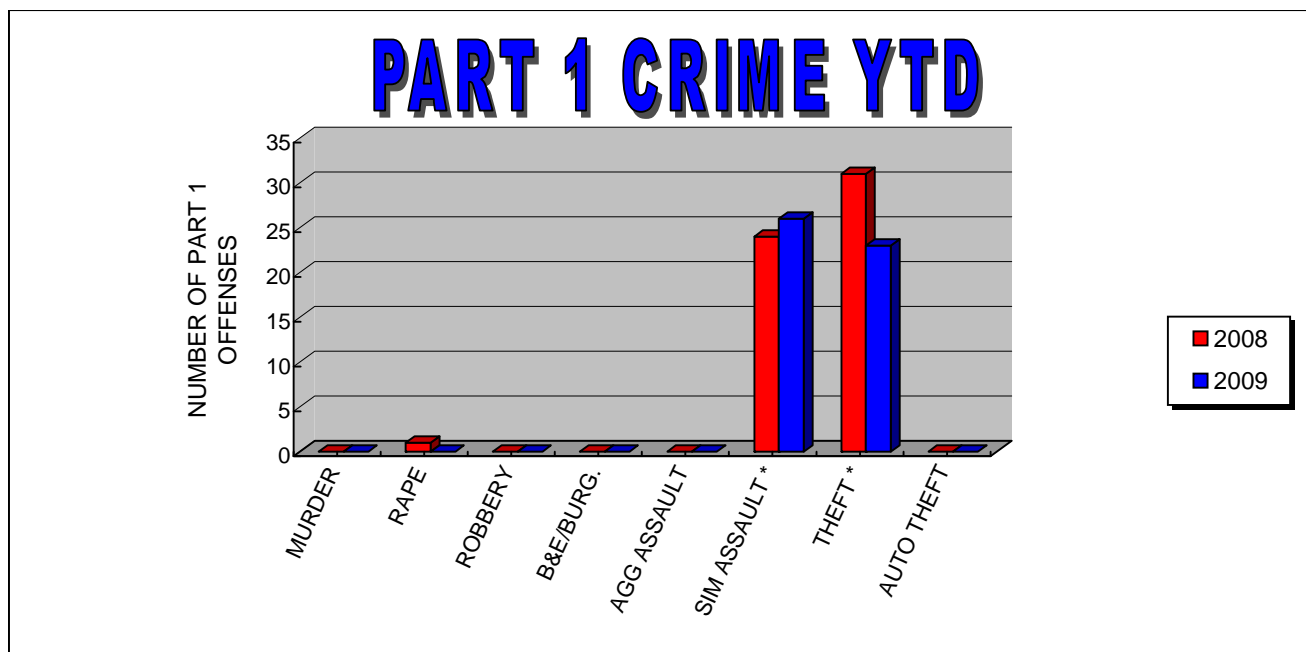

POLICE SERVICES

CRIME STATISTICS FOR MARCH

UNIVERSITY HOSPITAL

OFFENSES PART 1	THIS MONTH 2008	THIS MONTH 2009	YTD 2008	YTD 2009	%
MURDER	0	0	0	0	N/C
RAPE	1	0	1	0	N/C
ROBBERY	0	0	0	0	N/C
B&E/BURG.	0	0	0	0	N/C
AGG ASSAULT	0	0	0	0	N/C
SIM ASSAULT *	10	6	24	26	8.33%
THEFT *	11	9	31	23	-25.81%
AUTO THEFT	0	0	0	0	N/C
ARSON	0	0	0	0	N/C
TOTAL	22	15	56	49	-12.50%
PART 2 *	21	12	48	35	-27.08%
Alcohol Arrest	1	2	6	3	-50.00%
Drug Arrest	1	1	5	4	-20.00%
Weapon Arrest	0	0	0	0	N/C

* Crimes not reported to Student Right to Know