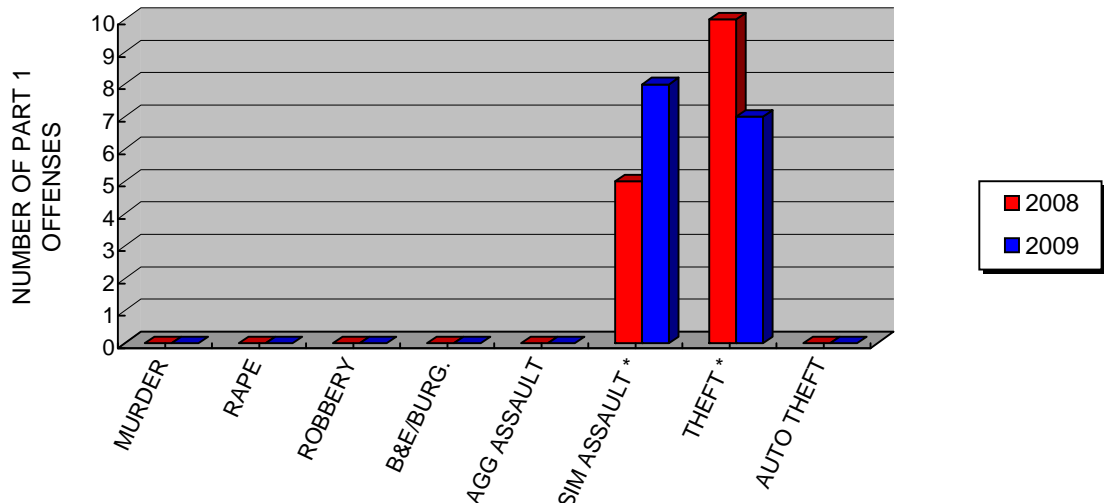

POLICE SERVICES

CRIME STATISTICS FOR JANUARY

UNIVERSITY HOSPITAL

OFFENSES PART 1	THIS MONTH 2008	THIS MONTH 2009	YTD 2008	YTD 2009	%
MURDER	0	0	0	0	N/C
RAPE	0	0	0	0	N/C
ROBBERY	0	0	0	0	N/C
B&E/BURG.	0	0	0	0	N/C
AGG ASSAULT	0	0	0	0	N/C
SIM ASSAULT *	5	8	5	8	60.00%
THEFT *	10	7	10	7	-30.00%
AUTO THEFT	0	0	0	0	N/C
ARSON	0	0	0	0	N/C
TOTAL	15	15	15	15	0.00%
PART 2 *	15	8	15	8	-46.67%
Alcohol Arrest	0	0	0	0	N/C
Drug Arrest	2	2	2	2	0.00%
Weapon Arrest	0	0	0	0	N/C

PART 1 CRIME YTD

* Crimes not reported to Student Right to Know