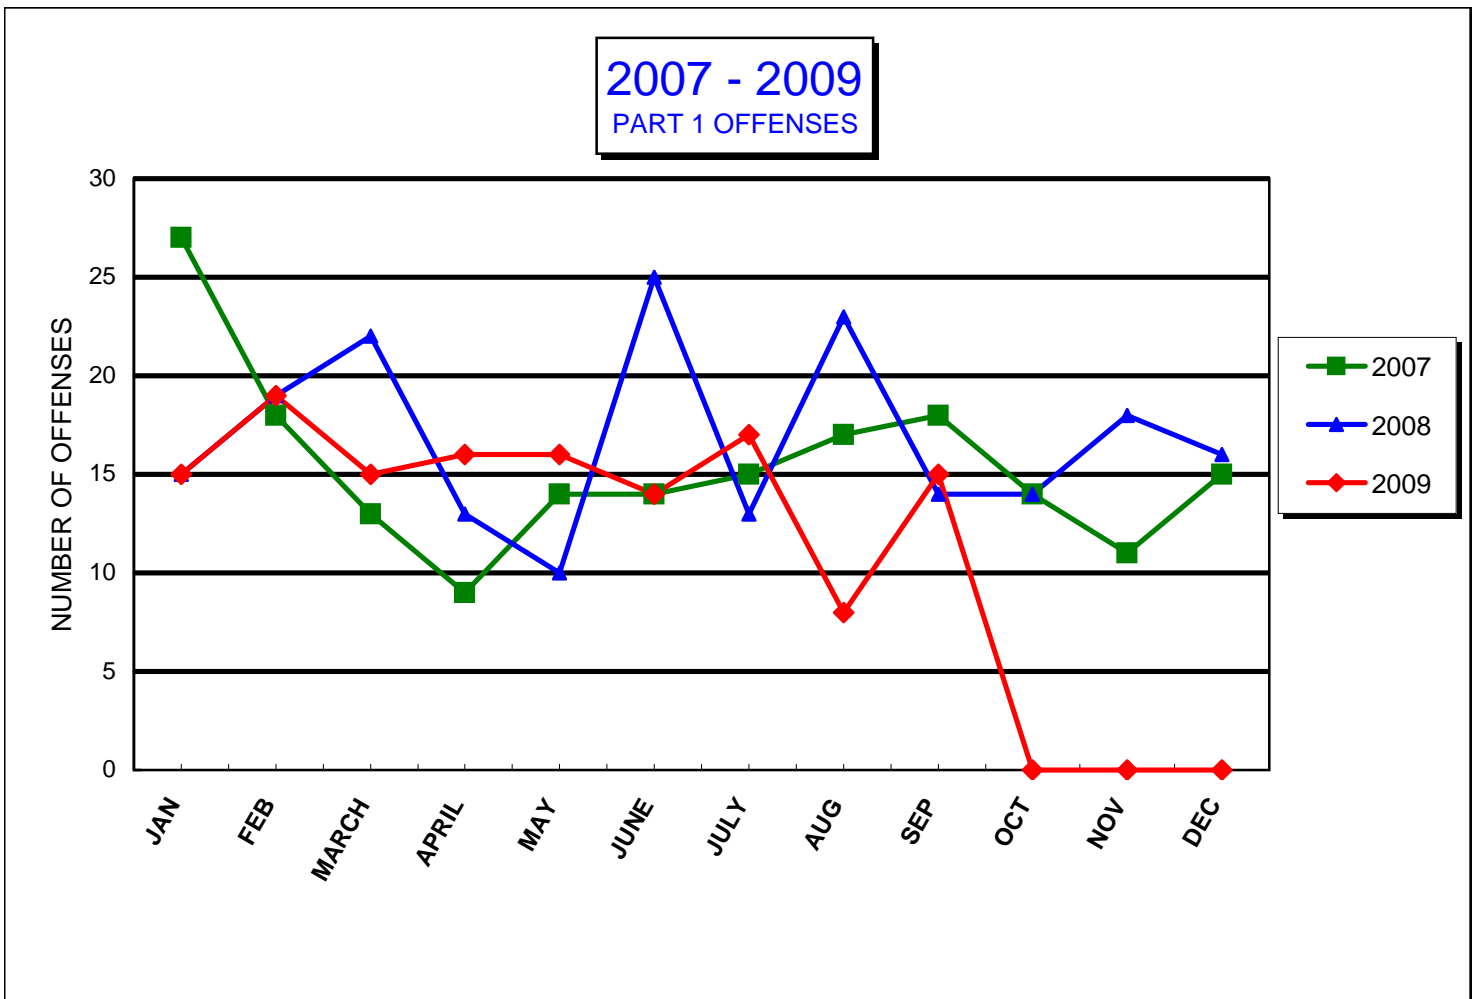

**POLICE SERVICES**

**CRIME STATISTICS FOR SEPTEMBER**

**UNIVERSITY HOSPITAL**

OFFENSES PART 1	THIS MONTH 2008	THIS MONTH 2009	YTD 2008	YTD 2009	%
MURDER	0	0	0	0	N/C
RAPE	0	0	1	0	N/C
ROBBERY	0	0	0	0	N/C
B&E/BURG.	0	0	2	0	N/C
AGG ASSAULT	0	0	1	1	0.00%
SIM ASSAULT *	3	3	63	53	-15.87%
THEFT *	11	12	86	81	-5.81%
AUTO THEFT	0	0	0	0	N/C
ARSON	0	0	1	0	N/C
<b>TOTAL</b>	<b>14</b>	<b>15</b>	<b>154</b>	<b>135</b>	<b>-12.34%</b>
<b>PART 2 *</b>	<b>12</b>	<b>12</b>	<b>131</b>	<b>125</b>	<b>-4.58%</b>
Alcohol Arrest	1	0	9	7	-4.58%
Drug Arrest	5	1	17	10	-4.58%
Weapon Arrest	0	0	0	2	N/C

\* Crimes not reported to Student Right to Know

**POLICE SERVICES**

**PART 1 OFFENSES**

**UNIVERSITY HOSPITAL**

	JAN	FEB	MARCH	APRIL	MAY	JUNE	JULY	AUG	SEP	OCT	NOV	DEC	TOTAL
2007	27	18	13	9	14	14	15	17	18	14	11	15	185
2008	15	19	22	13	10	25	13	23	14	14	18	16	202
2009	15	19	15	16	16	14	17	8	15				135

**POLICE SERVICES**

**CRIME STATISTICS FOR AUGUST**

**UNIVERSITY HOSPITAL**

OFFENSES PART 1	THIS MONTH 2008	THIS MONTH 2009	YTD 2008	YTD 2009	%
MURDER	0	0	0	0	N/C
RAPE	0	0	1	0	N/C
ROBBERY	0	0	0	0	N/C
B&E/BURG.	0	0	2	0	N/C
AGG ASSAULT	1	0	1	1	0.00%
SIM ASSAULT *	9	3	60	50	-16.67%
THEFT *	13	5	75	69	-8.00%
AUTO THEFT	0	0	0	0	N/C
ARSON	0	0	1	0	N/C
<b>TOTAL</b>	<b>23</b>	<b>8</b>	<b>140</b>	<b>120</b>	<b>-14.29%</b>
<b>PART 2 *</b>	<b>23</b>	<b>11</b>	<b>119</b>	<b>113</b>	<b>-5.04%</b>
Alcohol Arrest	0	0	8	7	-12.50%
Drug Arrest	4	0	12	9	-25.00%
Weapon Arrest	0	0	0	2	N/C