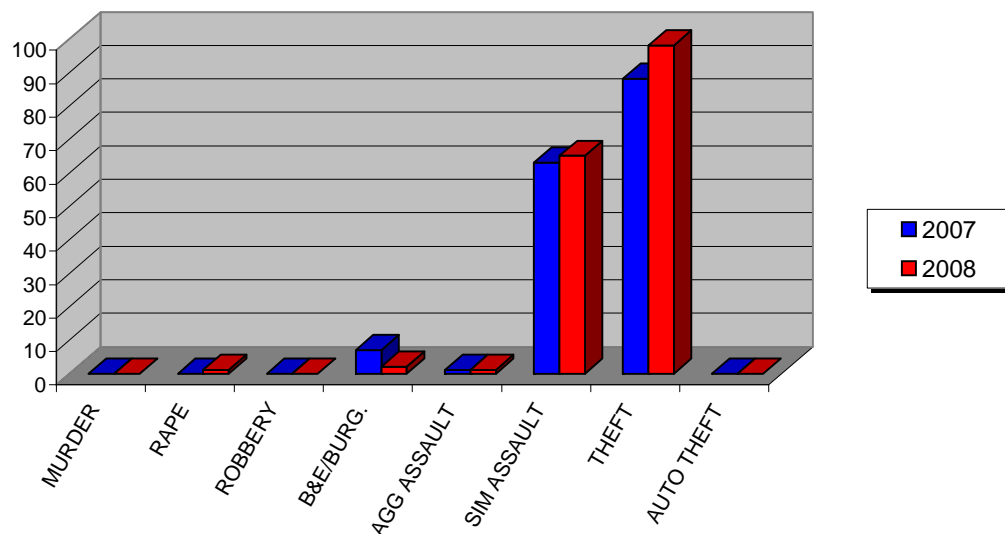

POLICE SERVICES

CRIME STATISTICS FOR OCTOBER

UNIVERSITY HOSPITAL

OFFENSES PART 1	THIS MONTH 2007	THIS MONTH 2008	YTD 2007	YTD 2008	%
MURDER	0	0	0	0	N/C
RAPE	0	0	0	1	N/C
ROBBERY	0	0	0	0	N/C
B&E/BURG.	0	0	7	2	-71.43%
AGG ASSAULT	0	0	1	1	0.00%
SIM ASSAULT	9	2	63	65	3.17%
THEFT	5	12	88	98	11.36%
AUTO THEFT	0	0	0	0	N/C
ARSON	0	0	0	1	N/C
TOTAL	14	14	159	168	5.66%
PART 2	15	19	138	150	8.70%
Alcohol Arrest	0	2	6	11	83.33%
Drug Arrest	2	3	20	20	0.00%
Weapon Arrest	1	0	3	0	N/C

PART 1 CRIME YTD

* Crimes not reported to Student Right to Know