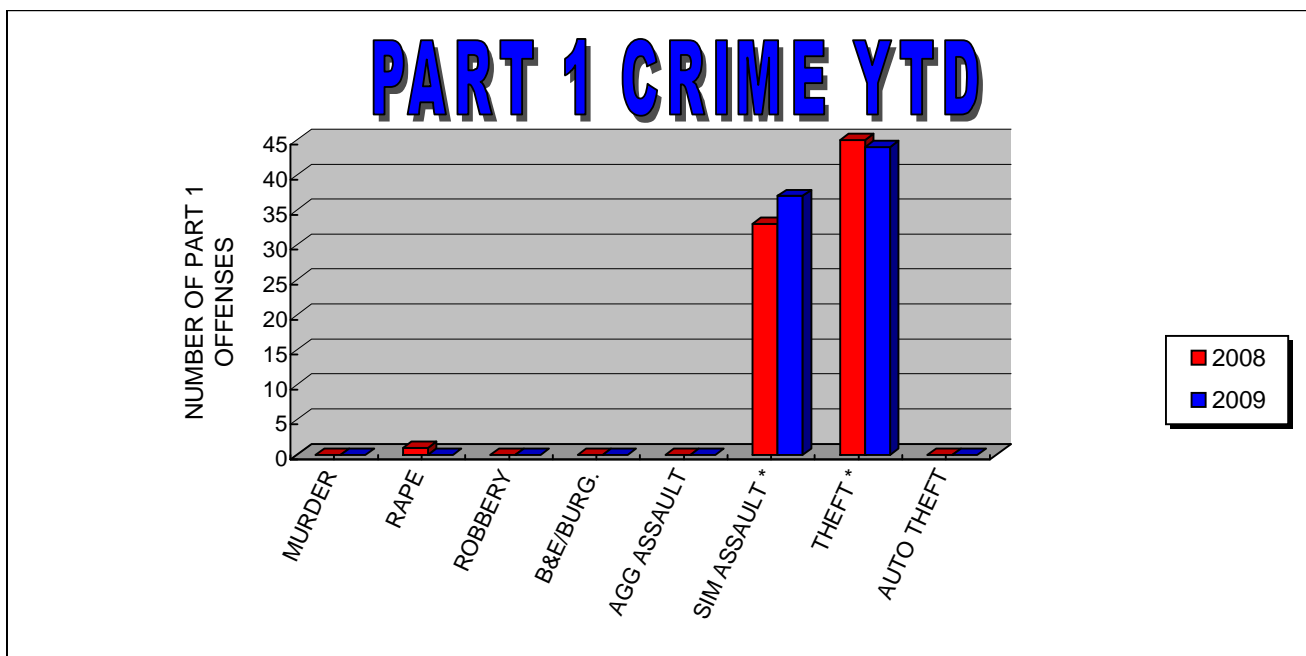

POLICE SERVICES

CRIME STATISTICS FOR MAY

UNIVERSITY HOSPITAL

OFFENSES PART 1	THIS MONTH 2008	THIS MONTH 2009	YTD 2008	YTD 2009	%
MURDER	0	0	0	0	N/C
RAPE	0	0	1	0	N/C
ROBBERY	0	0	0	0	N/C
B&E/BURG.	0	0	0	0	N/C
AGG ASSAULT	0	0	0	0	N/C
SIM ASSAULT *	5	6	33	37	12.12%
THEFT *	5	10	45	44	-2.22%
AUTO THEFT	0	0	0	0	N/C
ARSON	0	0	0	0	N/C
TOTAL	10	16	79	81	2.53%
PART 2 *	12	18	69	78	13.04%
Alcohol Arrest	0	2	7	5	-28.57%
Drug Arrest	1	1	7	7	0.00%
Weapon Arrest	0	0	0	1	N/C

* Crimes not reported to Student Right to Know