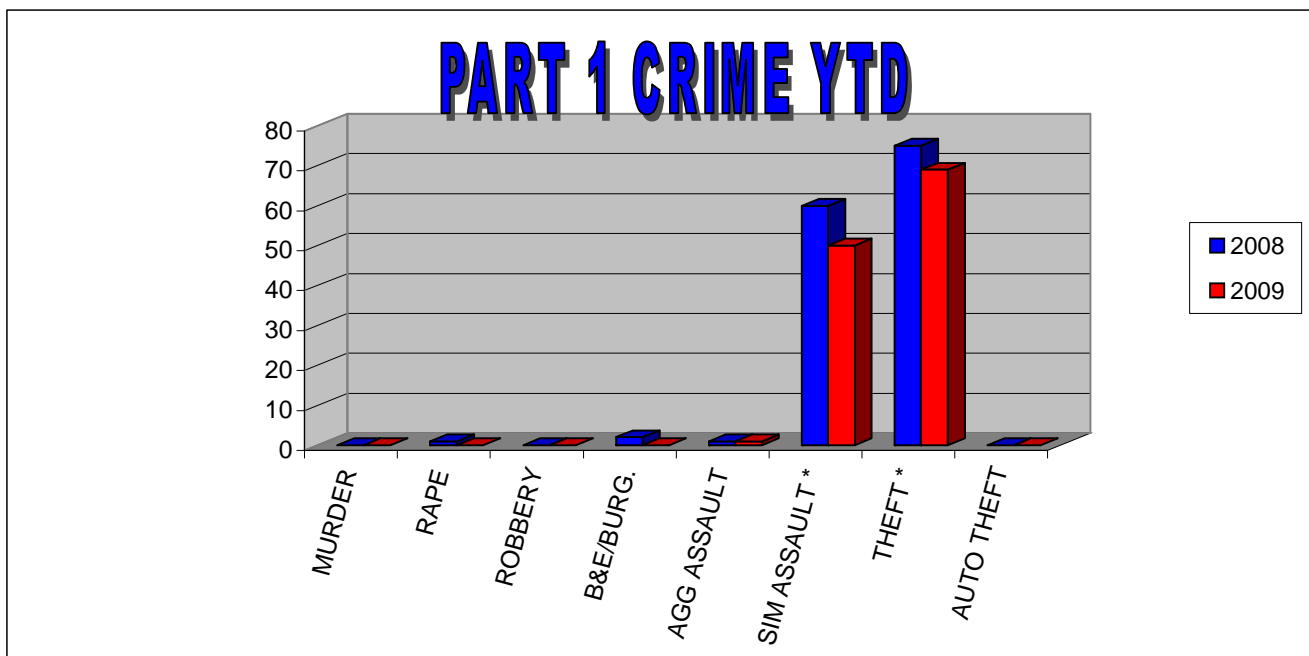

**POLICE SERVICES**

**CRIME STATISTICS FOR SEPTEMBER**

**UNIVERSITY HOSPITAL**

OFFENSES PART 1	THIS MONTH 2008	THIS MONTH 2009	YTD 2008	YTD 2009	%
MURDER	0	0	0	0	N/C
RAPE	0	0	1	0	N/C
ROBBERY	0	0	0	0	N/C
B&E/BURG.	0	0	2	0	N/C
AGG ASSAULT	0	0	1	1	0.00%
SIM ASSAULT *	3	3	63	53	-15.87%
THEFT *	11	12	86	81	-5.81%
AUTO THEFT	0	0	0	0	N/C
ARSON	0	0	1	0	N/C
<b>TOTAL</b>	<b>14</b>	<b>15</b>	<b>154</b>	<b>135</b>	<b>-12.34%</b>
<b>PART 2 *</b>	<b>12</b>	<b>12</b>	<b>131</b>	<b>125</b>	<b>-4.58%</b>
Alcohol Arrest	1	0	9	7	-4.58%
Drug Arrest	5	1	17	10	-4.58%
Weapon Arrest	0	0	0	2	N/C

\* Crimes not reported to Student Right to Know

**POLICE SERVICES**

**PART 1 OFFENSES**

**UNIVERSITY HOSPITAL**

	JAN	FEB	MARCH	APRIL	MAY	JUNE	JULY	AUG	SEP	OCT	NOV	DEC	TOTAL
2007	27	18	13	9	14	14	15	17	18	14	11	15	185
2008	15	19	22	13	10	25	13	23	14	14	18	16	202
2009	15	19	15	16	16	14	17	8	15				135

**POLICE SERVICES**

**CRIME STATISTICS FOR AUGUST**

**UNIVERSITY HOSPITAL**

OFFENSES PART 1	THIS MONTH 2008	THIS MONTH 2009	YTD 2008	YTD 2009	%
MURDER	0	0	0	0	N/C
RAPE	0	0	1	0	N/C
ROBBERY	0	0	0	0	N/C
B&E/BURG.	0	0	2	0	N/C
AGG ASSAULT	1	0	1	1	0.00%
SIM ASSAULT *	9	3	60	50	-16.67%
THEFT *	13	5	75	69	-8.00%
AUTO THEFT	0	0	0	0	N/C
ARSON	0	0	1	0	N/C
<b>TOTAL</b>	<b>23</b>	<b>8</b>	<b>140</b>	<b>120</b>	<b>-14.29%</b>
<b>PART 2 *</b>	<b>23</b>	<b>11</b>	<b>119</b>	<b>113</b>	<b>-5.04%</b>
Alcohol Arrest	0	0	8	7	-12.50%
Drug Arrest	4	0	12	9	-25.00%
Weapon Arrest	0	0	0	2	N/C