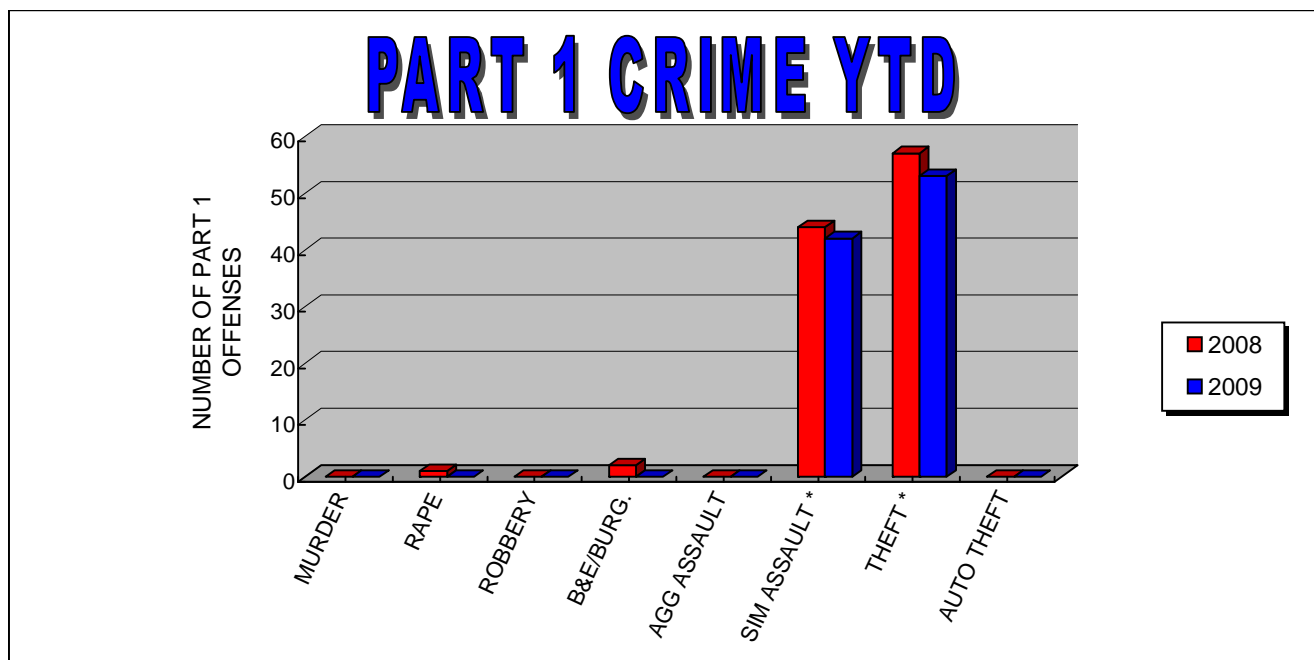

POLICE SERVICES

CRIME STATISTICS FOR JUNE

UNIVERSITY HOSPITAL

OFFENSES PART 1	THIS MONTH 2008	THIS MONTH 2009	YTD 2008	YTD 2009	%
MURDER	0	0	0	0	N/C
RAPE	0	0	1	0	N/C
ROBBERY	0	0	0	0	N/C
B&E/BURG.	2	0	2	0	N/C
AGG ASSAULT	0	0	0	0	N/C
SIM ASSAULT *	11	5	44	42	-4.55%
THEFT *	12	9	57	53	-7.02%
AUTO THEFT	0	0	0	0	N/C
ARSON	0	0	0	0	N/C
TOTAL	25	14	104	95	-8.65%
PART 2 *	14	14	83	92	10.84%
Alcohol Arrest	1	1	8	6	-25.00%
Drug Arrest	1	1	8	8	0.00%
Weapon Arrest	0	1	0	2	N/C

* Crimes not reported to Student Right to Know