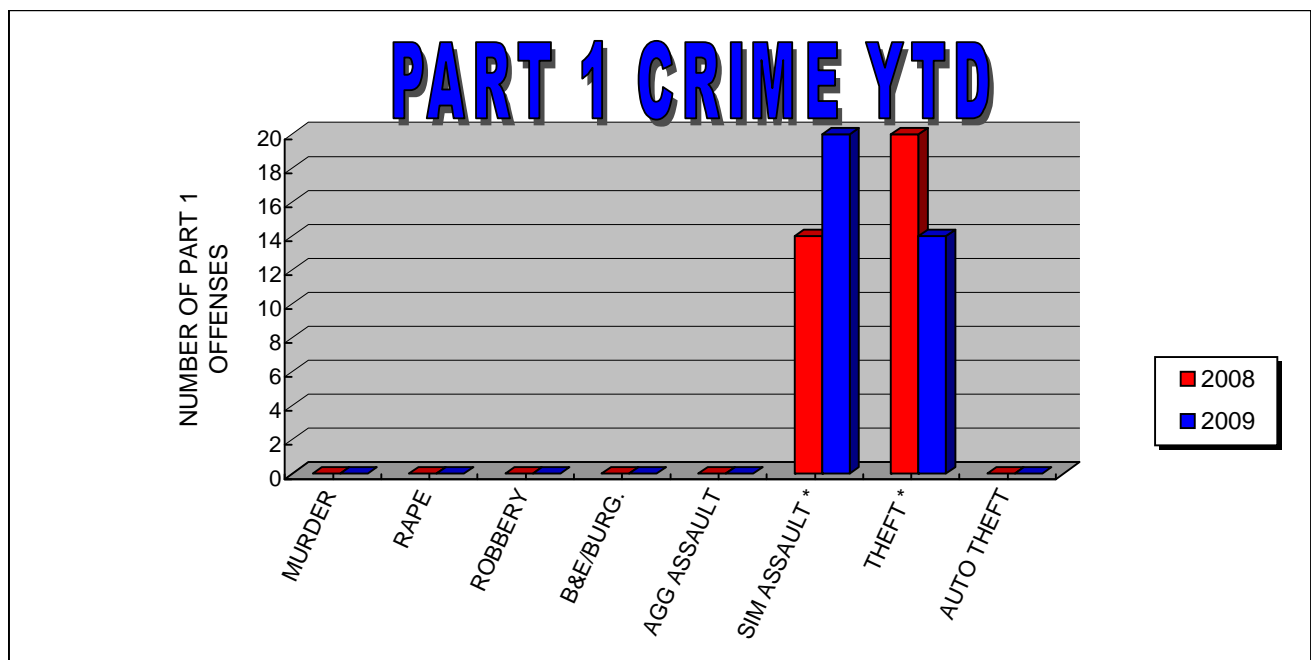

POLICE SERVICES

CRIME STATISTICS FOR FEBRUARY

UNIVERSITY HOSPITAL

OFFENSES PART 1	THIS MONTH 2008	THIS MONTH 2009	YTD 2008	YTD 2009	%
MURDER	0	0	0	0	N/C
RAPE	0	0	0	0	N/C
ROBBERY	0	0	0	0	N/C
B&E/BURG.	0	0	0	0	N/C
AGG ASSAULT	0	0	0	0	N/C
SIM ASSAULT *	9	12	14	20	42.86%
THEFT *	10	7	20	14	-30.00%
AUTO THEFT	0	0	0	0	N/C
ARSON	0	0	0	0	N/C
TOTAL	19	19	34	34	0.00%
PART 2 *	12	15	27	23	-14.81%
Alcohol Arrest	5	1	5	1	-80.00%
Drug Arrest	2	1	4	3	-25.00%
Weapon Arrest	0	0	0	0	N/C

* Crimes not reported to Student Right to Know