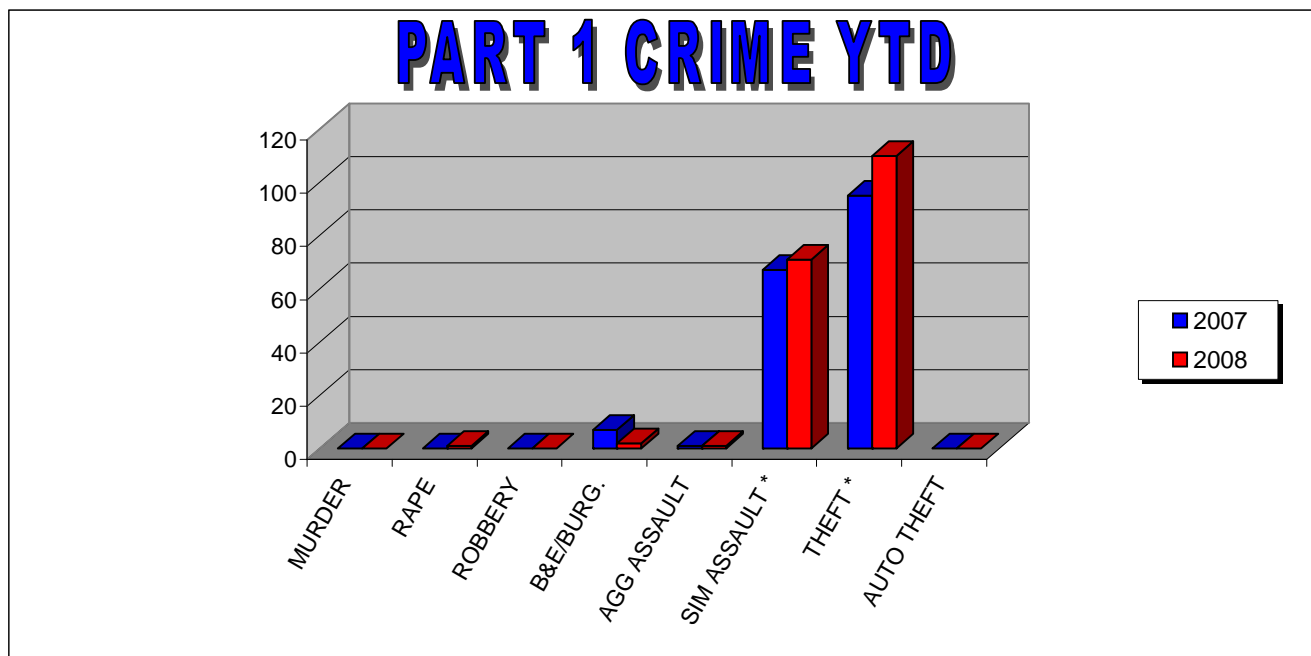

**PART 1 CRIME YTD**

\* Crimes not reported to Student Right to Know

**POLICE SERVICES**

**CRIME STATISTICS FOR NOVEMBER**

**UNIVERSITY HOSPITAL**

OFFENSES PART 1	THIS MONTH 2007	THIS MONTH 2008	YTD 2007	YTD 2008	%
MURDER	0	0	0	0	N/C
RAPE	0	0	0	1	N/C
ROBBERY	0	0	0	0	N/C
B&E/BURG.	0	0	7	2	-71.43%
AGG ASSAULT	0	0	1	1	0.00%
SIM ASSAULT *	4	6	67	71	5.97%
THEFT *	7	12	95	110	15.79%
AUTO THEFT	0	0	0	0	N/C
ARSON	0	0	0	1	N/C
<b>TOTAL</b>	<b>11</b>	<b>18</b>	<b>170</b>	<b>186</b>	<b>9.41%</b>
<b>PART 2 *</b>	<b>10</b>	<b>8</b>	<b>148</b>	<b>158</b>	<b>6.76%</b>
Alcohol Arrest	1	1	7	12	71.43%
Drug Arrest	0	1	20	21	5.00%
Weapon Arrest	1	0	4	0	N/C