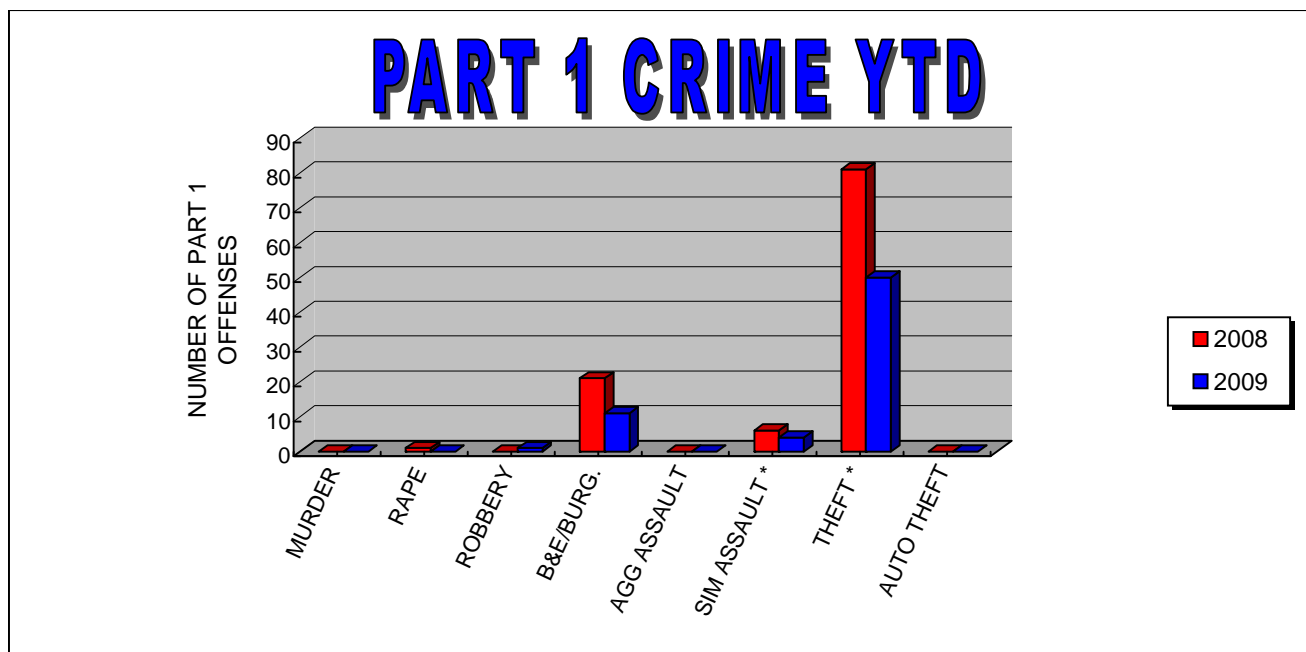

POLICE SERVICES

CRIME STATISTICS FOR MARCH

UPTOWN CAMPUS WEST

OFFENSES PART 1	THIS MONTH 2008	THIS MONTH 2009	YTD 2008	YTD 2009	%
MURDER	0	0	0	0	N/C
RAPE	1	0	1	0	N/C
ROBBERY	0	1	0	1	N/C
B&E/BURG.	11	3	21	11	-47.62%
AGG ASSAULT	0	0	0	0	N/C
SIM ASSAULT *	5	3	6	4	-33.33%
THEFT *	37	19	81	50	-38.27%
AUTO THEFT	0	0	0	0	N/C
ARSON	0	0	0	1	N/C
TOTAL	54	26	109	67	-38.53%
PART 2 *	32	13	71	70	-1.41%
Alcohol Arrest	10	1	13	10	-23.08%
Drug Arrest	8	1	12	9	-25.00%
Weapon Arrest	0	0	0	0	N/C

* Crimes not reported to Student Right to Know