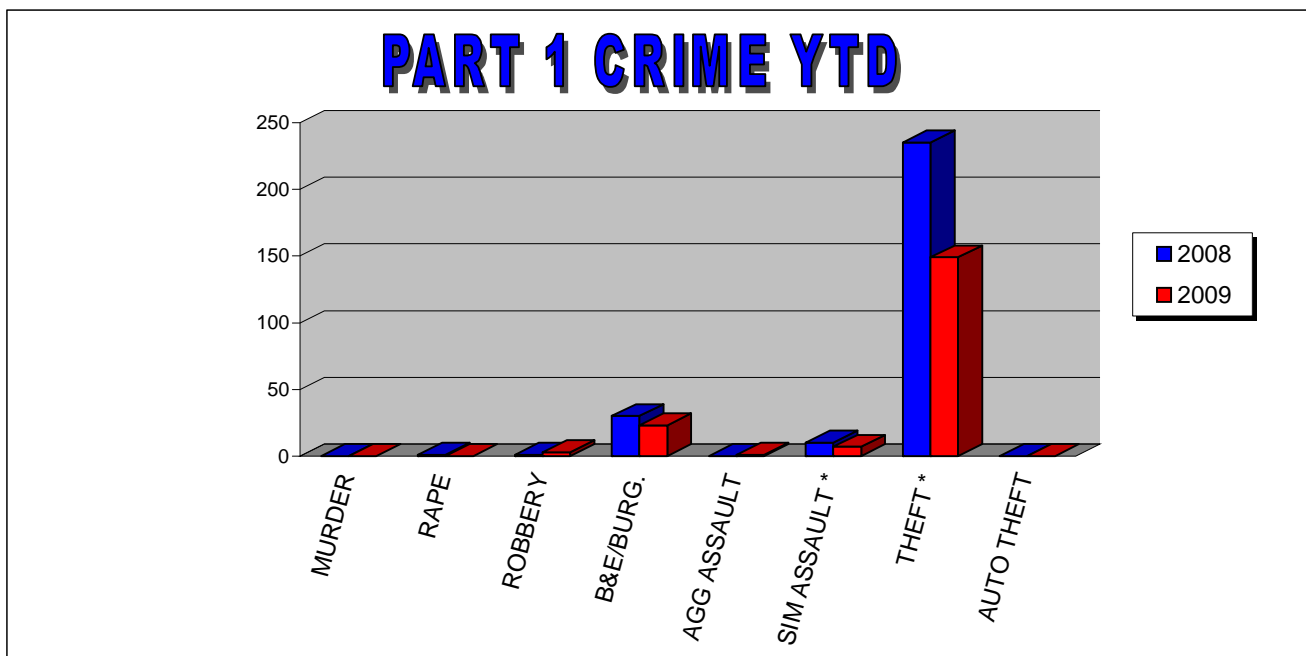

* Crimes not reported to Student Right to Know

POLICE SERVICES

PART 1 OFFENSES

UPTOWN CAMPUS WEST

	JAN	FEB	MARCH	APRIL	MAY	JUNE	JULY	AUG	SEP	OCT	NOV	DEC	TOTAL
2007	42	30	28	38	54	30	17	23	32	59	39	13	405
2008	28	27	54	48	56	39	25	16	30	30	54	22	429
2009	20	21	26	44	36	22	15	19	21				224

POLICE SERVICES

CRIME STATISTICS FOR AUGUST

UPTOWN CAMPUS WEST

OFFENSES PART 1	THIS MONTH 2008	THIS MONTH 2009	YTD 2008	YTD 2009	%
MURDER	0	0	0	0	N/C
RAPE	0	0	1	0	N/C
ROBBERY	0	1	1	4	300.00%
B&E/BURG.	1	2	31	25	-19.35%
AGG ASSAULT	0	0	0	1	N/C
SIM ASSAULT *	1	0	11	7	-36.36%
THEFT *	14	16	249	165	-33.73%
AUTO THEFT	0	0	0	0	N/C
ARSON	0	0	0	1	N/C
TOTAL	16	19	293	203	-30.72%
PART 2 *	15	10	208	187	-10.10%
Alcohol Arrest	2	1	18	26	44.44%
Drug Arrest	0	1	31	21	-32.26%
Weapon Arrest	0	1	0	1	N/C

* Crimes not reported to Student Right to Know

POLICE SERVICES

CRIME STATISTICS FOR JULY

UPTOWN CAMPUS WEST

OFFENSES PART 1	THIS MONTH 2008	THIS MONTH 2009	YTD 2008	YTD 2009	%
MURDER	0	0	0	0	N/C
RAPE	0	0	1	0	N/C
ROBBERY	0	1	1	3	200.00%
B&E/BURG.	3	2	30	23	-23.33%
AGG ASSAULT	0	0	0	1	N/C
SIM ASSAULT *	1	0	10	7	-30.00%
THEFT *	21	12	235	149	-36.60%
AUTO THEFT	0	0	0	0	N/C
ARSON	0	0	0	1	N/C
TOTAL	25	15	277	184	-33.57%
PART 2 *	19	21	193	177	-8.29%
Alcohol Arrest	0	3	16	25	56.25%
Drug Arrest	1	0	31	20	-35.48%
Weapon Arrest	0	0	0	0	N/C