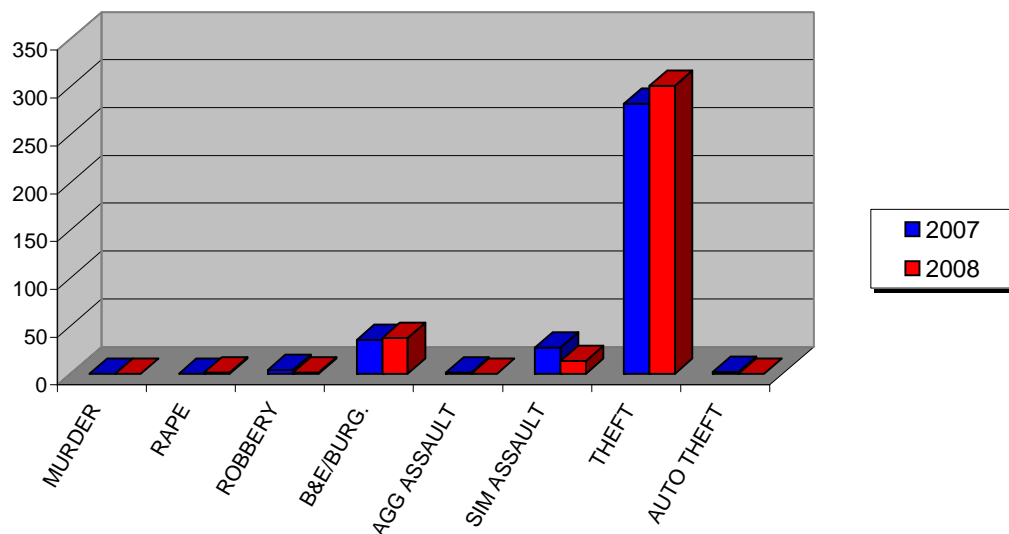

POLICE SERVICES

CRIME STATISTICS FOR OCTOBER

UPTOWN CAMPUS WEST

OFFENSES PART 1	THIS MONTH 2007	THIS MONTH 2008	YTD 2007	YTD 2008	%
MURDER	0	0	0	0	N/C
RAPE	0	0	0	1	N/C
ROBBERY	0	0	4	1	-75.00%
B&E/BURG.	9	3	35	37	5.71%
AGG ASSAULT	0	0	1	0	N/C
SIM ASSAULT	4	1	27	13	-51.85%
THEFT	45	26	282	301	6.74%
AUTO THEFT	0	0	2	0	N/C
ARSON	1	0	2	0	N/C
TOTAL	59	30	353	353	0.00%
PART 2	24	37	282	253	-10.28%
Alcohol Arrest	2	9	17	27	58.82%
Drug Arrest	2	3	25	34	36.00%
Weapon Arrest	0	0	4	0	N/C

PART 1 CRIME YTD

* Crimes not reported to Student Right to Know