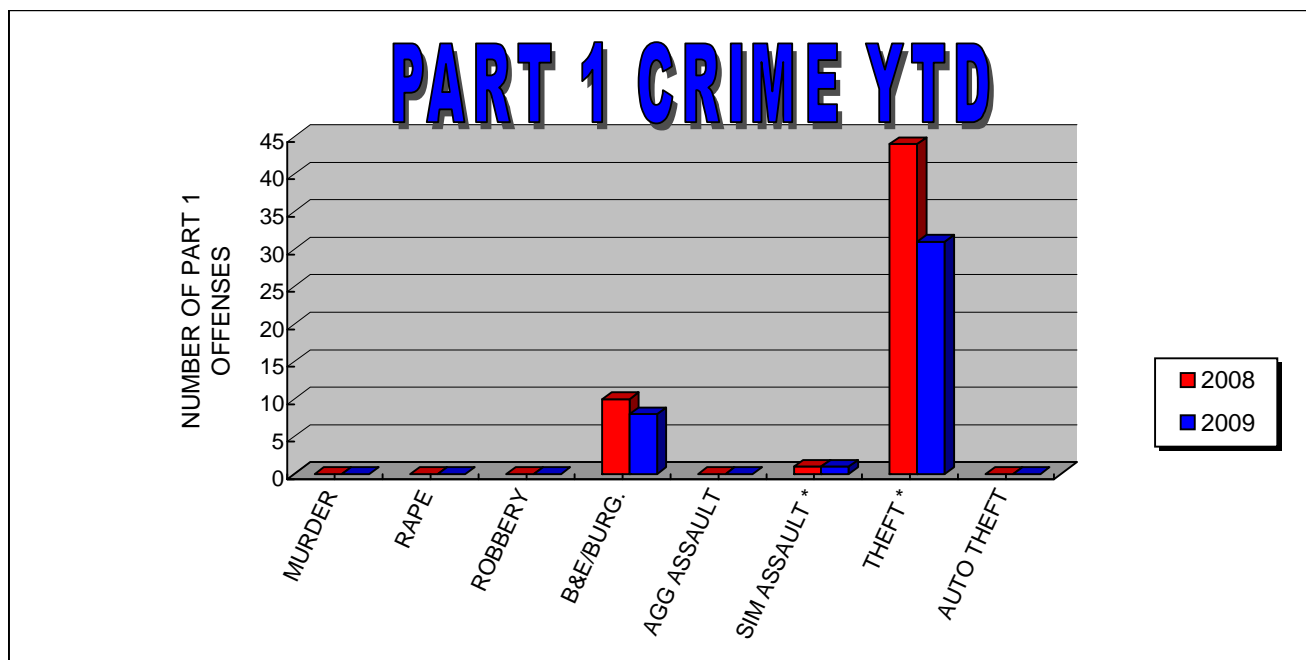

POLICE SERVICES

CRIME STATISTICS FOR FEBRUARY

UPTOWN CAMPUS WEST

OFFENSES PART 1	THIS MONTH 2008	THIS MONTH 2009	YTD 2008	YTD 2009	%
MURDER	0	0	0	0	N/C
RAPE	0	0	0	0	N/C
ROBBERY	0	0	0	0	N/C
B&E/BURG.	5	1	10	8	-20.00%
AGG ASSAULT	0	0	0	0	N/C
SIM ASSAULT *	1	0	1	1	0.00%
THEFT *	21	20	44	31	-29.55%
AUTO THEFT	0	0	0	0	N/C
ARSON	0	0	0	1	N/C
TOTAL	27	21	55	41	-25.45%
PART 2 *	14	31	39	57	46.15%
Alcohol Arrest	1	5	3	9	200.00%
Drug Arrest	0	4	4	8	100.00%
Weapon Arrest	0	0	0	0	N/C

* Crimes not reported to Student Right to Know