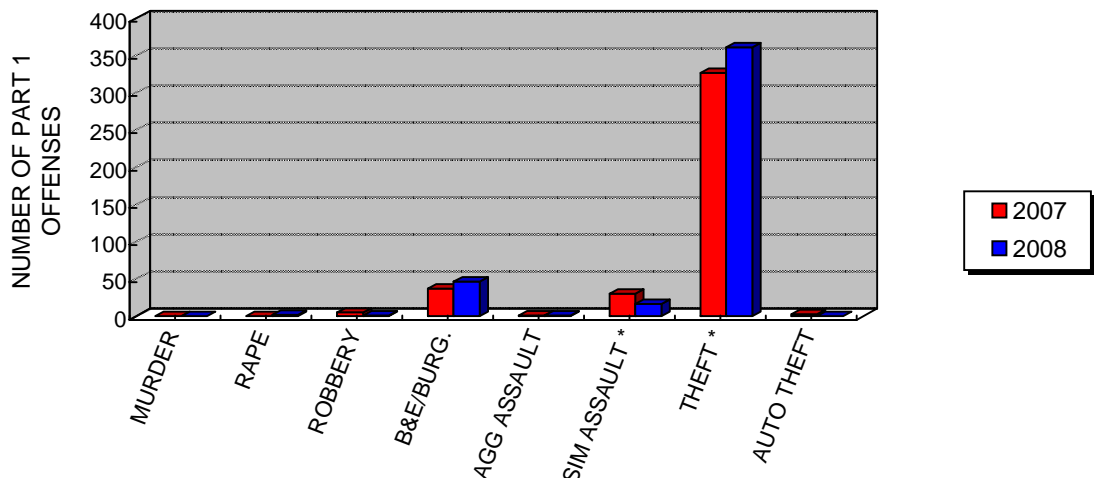

POLICE SERVICES

CRIME STATISTICS FOR DECEMBER

UPTOWN CAMPUS WEST

OFFENSES PART 1	THIS MONTH 2007	THIS MONTH 2008	YTD 2007	YTD 2008	%
MURDER	0	0	0	0	N/C
RAPE	0	0	0	2	N/C
ROBBERY	0	0	5	1	-80.00%
B&E/BURG.	1	5	37	47	27.03%
AGG ASSAULT	0	1	1	1	0.00%
SIM ASSAULT *	1	0	30	17	-43.33%
THEFT *	11	16	327	361	10.40%
AUTO THEFT	0	0	3	0	N/C
ARSON	0	0	2	0	N/C
TOTAL	13	22	405	429	5.93%
PART 2 *	16	29	327	308	-5.81%
Alcohol Arrest	1	2	19	29	52.63%
Drug Arrest	1	3	30	38	26.67%
Weapon Arrest	0	0	4	1	-75.00%

PART 1 CRIME YTD

* Crimes not reported to Student Right to Know