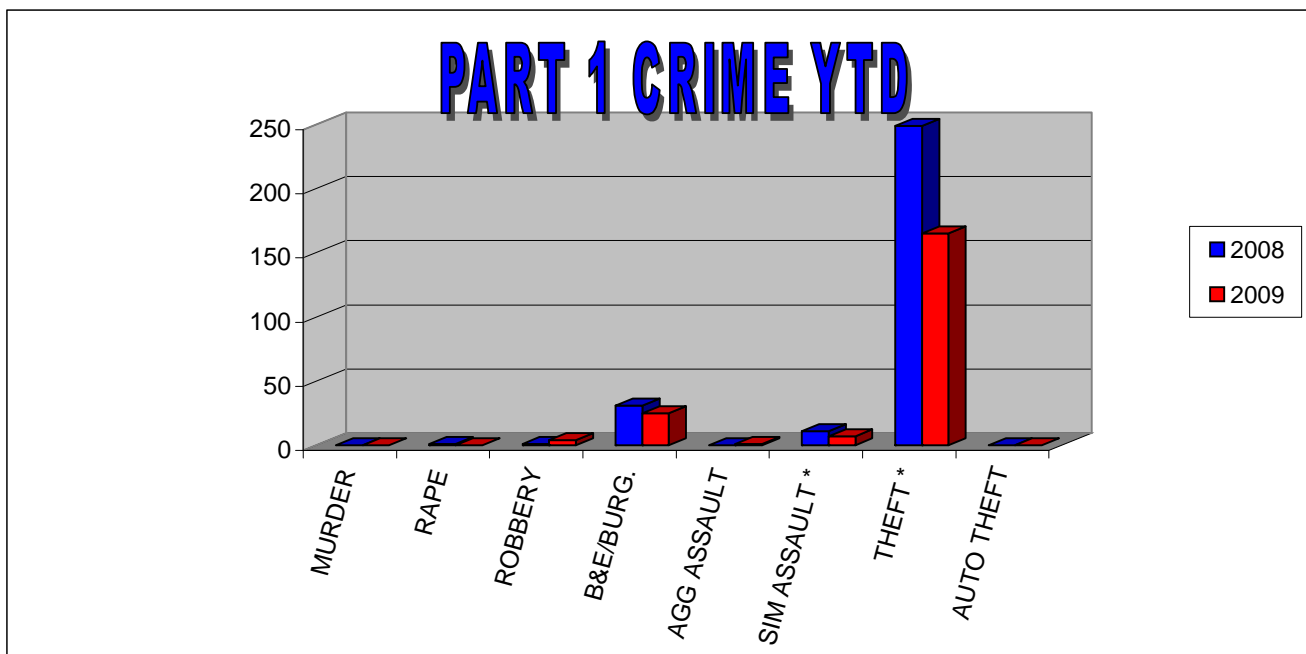

* Crimes not reported to Student Right to Know

POLICE SERVICES

PART 1 OFFENSES

UPTOWN CAMPUS WEST

	JAN	FEB	MARCH	APRIL	MAY	JUNE	JULY	AUG	SEP	OCT	NOV	DEC	TOTAL
2007	42	30	28	38	54	30	17	23	32	59	39	13	405
2008	28	27	54	48	56	39	25	16	30	30	54	22	429
2009	20	21	26	44	36	22	15	19	21				224

POLICE SERVICES

CRIME STATISTICS FOR AUGUST

UPTOWN CAMPUS WEST

OFFENSES PART 1	THIS MONTH 2008	THIS MONTH 2009	YTD 2008	YTD 2009	%
MURDER	0	0	0	0	N/C
RAPE	0	0	1	0	N/C
ROBBERY	0	1	1	4	300.00%
B&E/BURG.	1	2	31	25	-19.35%
AGG ASSAULT	0	0	0	1	N/C
SIM ASSAULT *	1	0	11	7	-36.36%
THEFT *	14	16	249	165	-33.73%
AUTO THEFT	0	0	0	0	N/C
ARSON	0	0	0	1	N/C
TOTAL	16	19	293	203	-30.72%
PART 2 *	15	10	208	187	-10.10%
Alcohol Arrest	2	1	18	26	44.44%
Drug Arrest	0	1	31	21	-32.26%
Weapon Arrest	0	1	0	1	N/C