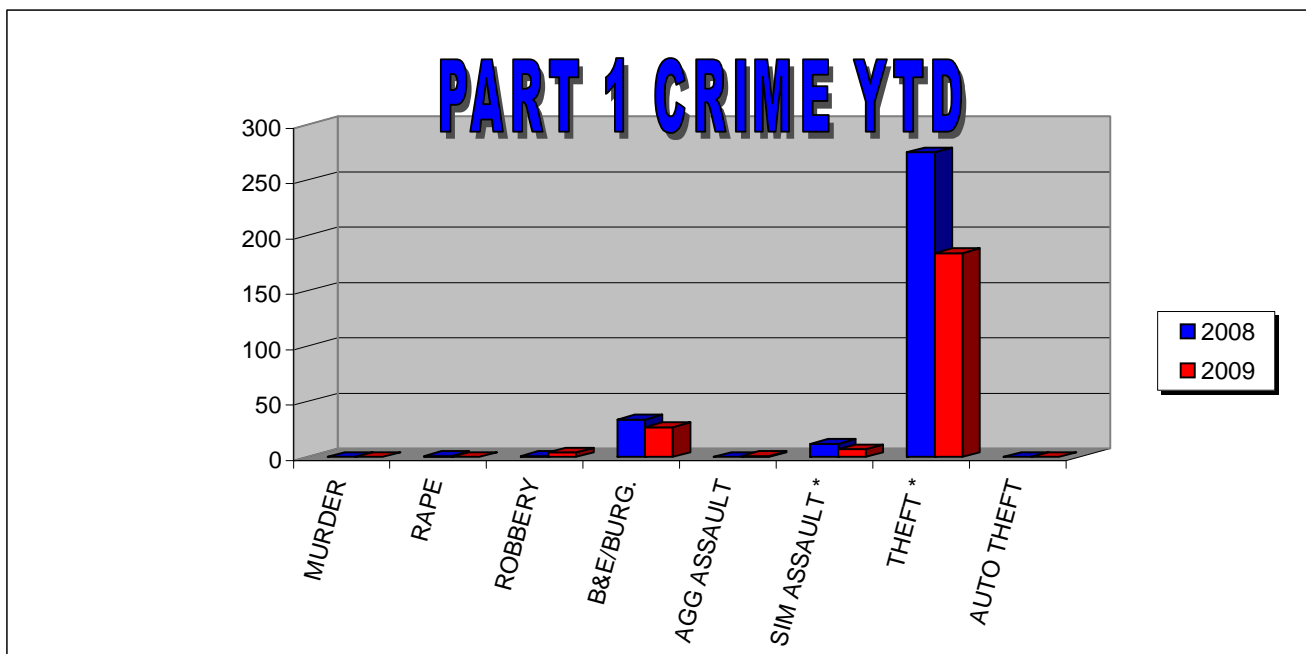

POLICE SERVICES

CRIME STATISTICS FOR SEPTEMBER

UPTOWN CAMPUS WEST

OFFENSES PART 1	THIS MONTH 2008	THIS MONTH 2009	YTD 2008	YTD 2009	%
MURDER	0	0	0	0	N/C
RAPE	0	0	1	0	N/C
ROBBERY	0	0	1	4	300.00%
B&E/BURG.	3	2	34	27	-20.59%
AGG ASSAULT	0	0	0	1	N/C
SIM ASSAULT *	1	0	12	7	-41.67%
THEFT *	26	19	275	184	-33.09%
AUTO THEFT	0	0	0	0	N/C
ARSON	0	0	0	1	N/C
TOTAL	30	21	323	224	-30.65%
PART 2 *	8	25	216	212	-1.85%
Alcohol Arrest	0	3	18	29	-1.85%
Drug Arrest	0	6	31	27	-1.85%
Weapon Arrest	0	0	0	1	N/C

* Crimes not reported to Student Right to Know

POLICE SERVICES

PART 1 OFFENSES

UPTOWN CAMPUS WEST

	JAN	FEB	MARCH	APRIL	MAY	JUNE	JULY	AUG	SEP	OCT	NOV	DEC	TOTAL
2007	42	30	28	38	54	30	17	23	32	59	39	13	405
2008	28	27	54	48	56	39	25	16	30	30	54	22	429
2009	20	21	26	44	36	22	15	19	21				224