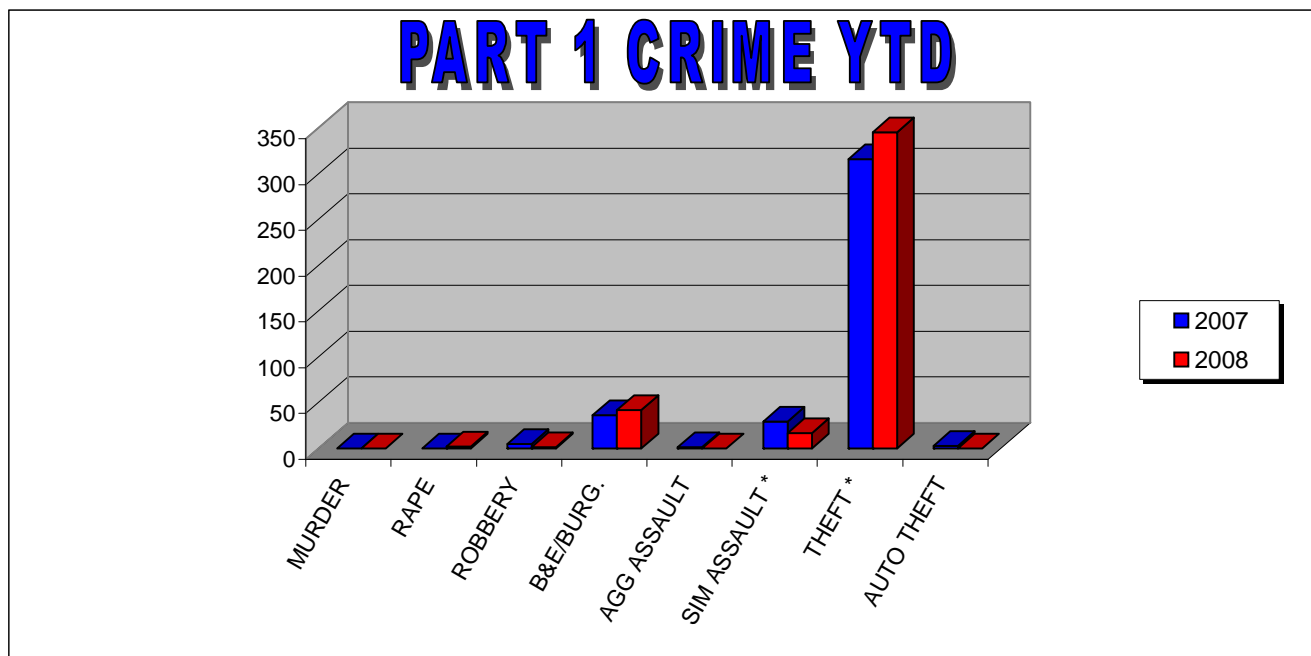

PART 1 CRIME YTD

* Crimes not reported to Student Right to Know

POLICE SERVICES

CRIME STATISTICS FOR NOVEMBER

UPTOWN CAMPUS WEST

OFFENSES PART 1	THIS MONTH 2007	THIS MONTH 2008	YTD 2007	YTD 2008	%
MURDER	0	0	0	0	N/C
RAPE	0	1	0	2	N/C
ROBBERY	1	0	5	1	-80.00%
B&E/BURG.	1	5	36	42	16.67%
AGG ASSAULT	0	0	1	0	N/C
SIM ASSAULT *	2	4	29	17	-41.38%
THEFT *	34	44	316	345	9.18%
AUTO THEFT	1	0	3	0	N/C
ARSON	0	0	2	0	N/C
TOTAL	39	54	392	407	3.83%
PART 2 *	29	26	311	279	-10.29%
Alcohol Arrest	1	0	18	27	50.00%
Drug Arrest	4	1	29	35	20.69%
Weapon Arrest	0	1	4	1	-75.00%