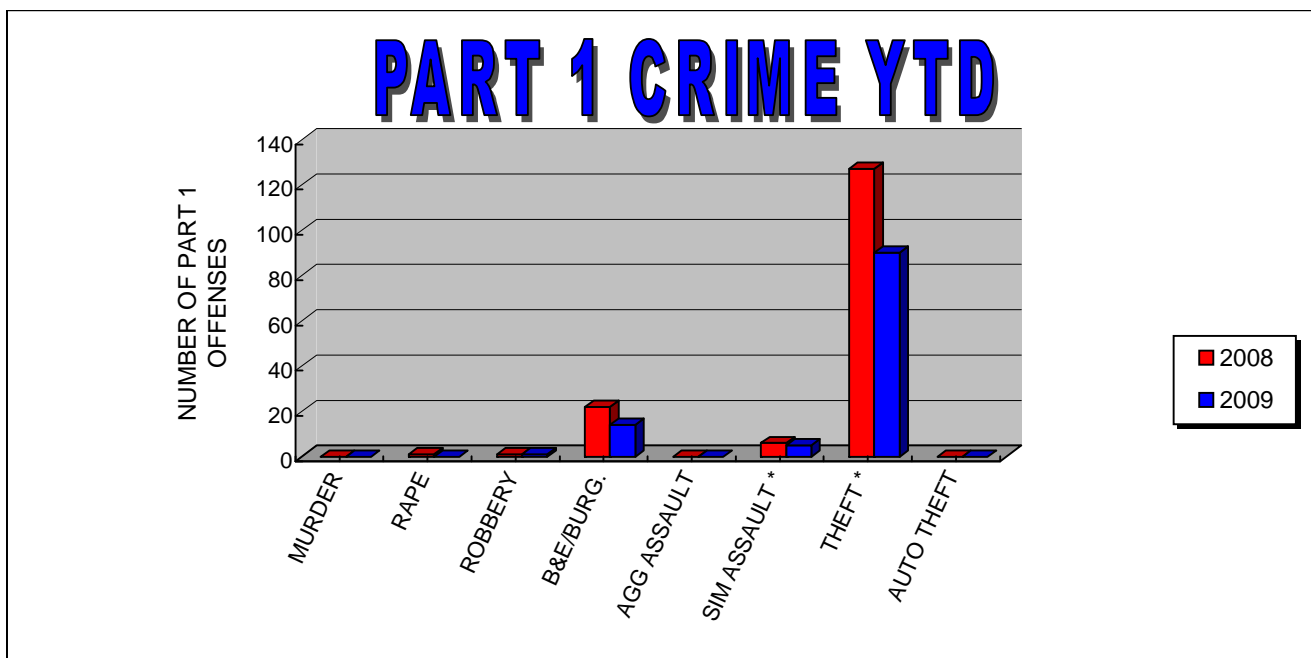

POLICE SERVICES

CRIME STATISTICS FOR APRIL

UPTOWN CAMPUS WEST

OFFENSES PART 1	THIS MONTH 2008	THIS MONTH 2009	YTD 2008	YTD 2009	%
MURDER	0	0	0	0	N/C
RAPE	0	0	1	0	N/C
ROBBERY	1	0	1	1	0.00%
B&E/BURG.	1	3	22	14	-36.36%
AGG ASSAULT	0	0	0	0	N/C
SIM ASSAULT *	0	1	6	5	-16.67%
THEFT *	46	40	127	90	-29.13%
AUTO THEFT	0	0	0	0	N/C
ARSON	0	0	0	1	N/C
TOTAL	48	44	157	111	-29.30%
PART 2 *	32	28	103	98	-4.85%
Alcohol Arrest	0	3	13	13	0.00%
Drug Arrest	9	4	21	13	-29.13%
Weapon Arrest	0	0	0	0	N/C

* Crimes not reported to Student Right to Know