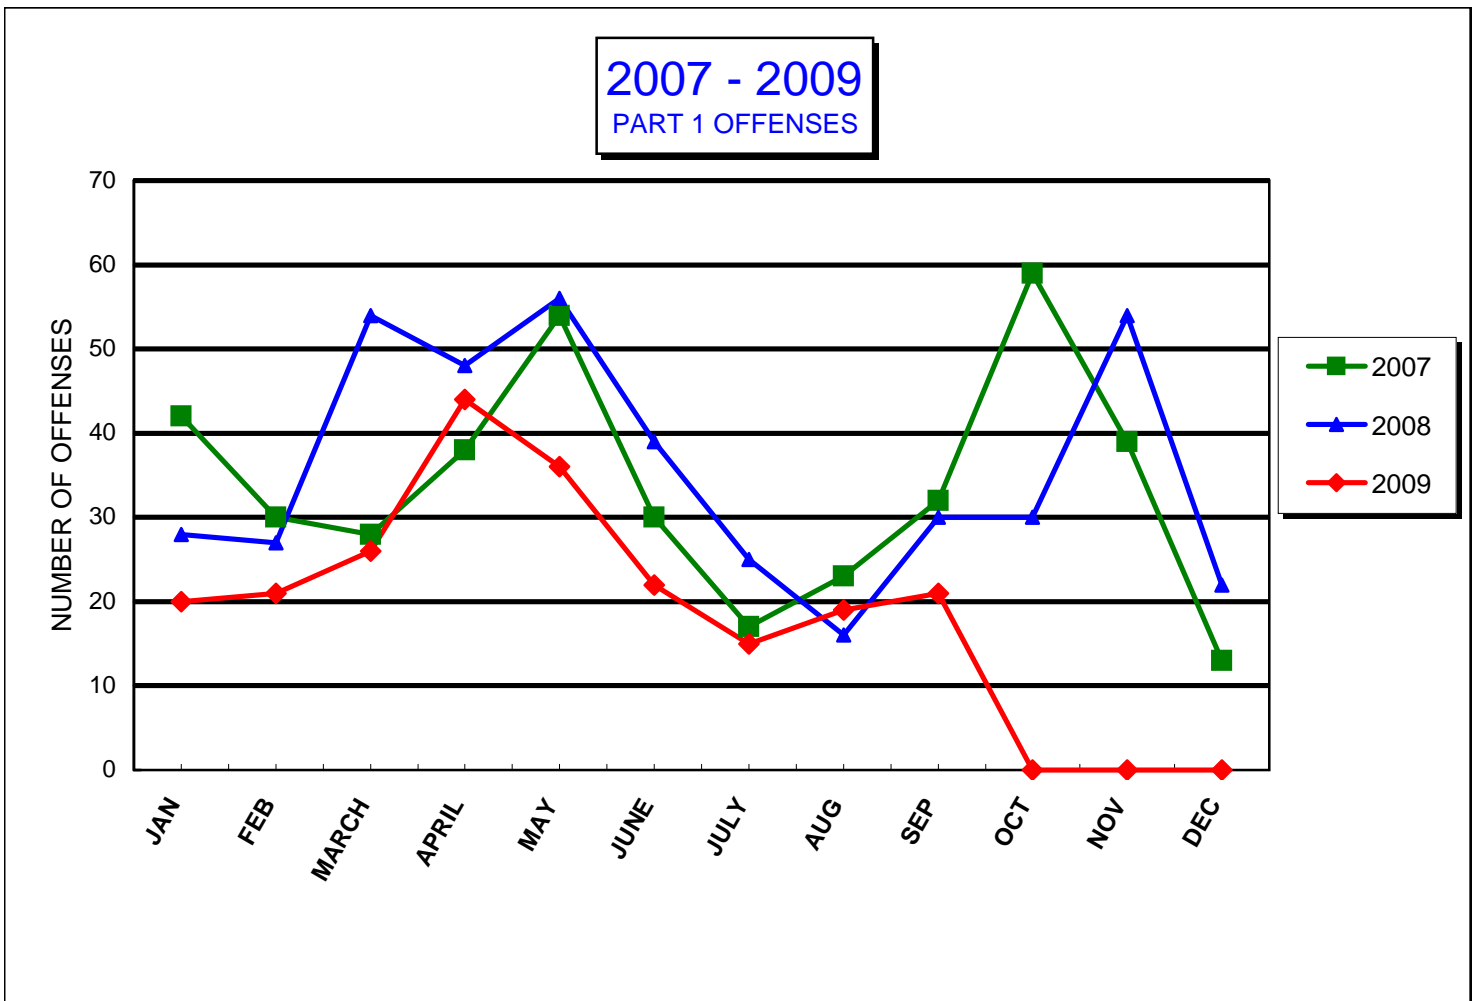

POLICE SERVICES

CRIME STATISTICS FOR SEPTEMBER

UPTOWN CAMPUS WEST

OFFENSES PART 1	THIS MONTH 2008	THIS MONTH 2009	YTD 2008	YTD 2009	%
MURDER	0	0	0	0	N/C
RAPE	0	0	1	0	N/C
ROBBERY	0	0	1	4	300.00%
B&E/BURG.	3	2	34	27	-20.59%
AGG ASSAULT	0	0	0	1	N/C
SIM ASSAULT *	1	0	12	7	-41.67%
THEFT *	26	19	275	184	-33.09%
AUTO THEFT	0	0	0	0	N/C
ARSON	0	0	0	1	N/C
TOTAL	30	21	323	224	-30.65%
PART 2 *	8	25	216	212	-1.85%
Alcohol Arrest	0	3	18	29	-1.85%
Drug Arrest	0	6	31	27	-1.85%
Weapon Arrest	0	0	0	1	N/C

* Crimes not reported to Student Right to Know

POLICE SERVICES

PART 1 OFFENSES

UPTOWN CAMPUS WEST

	JAN	FEB	MARCH	APRIL	MAY	JUNE	JULY	AUG	SEP	OCT	NOV	DEC	TOTAL
2007	42	30	28	38	54	30	17	23	32	59	39	13	405
2008	28	27	54	48	56	39	25	16	30	30	54	22	429
2009	20	21	26	44	36	22	15	19	21				224