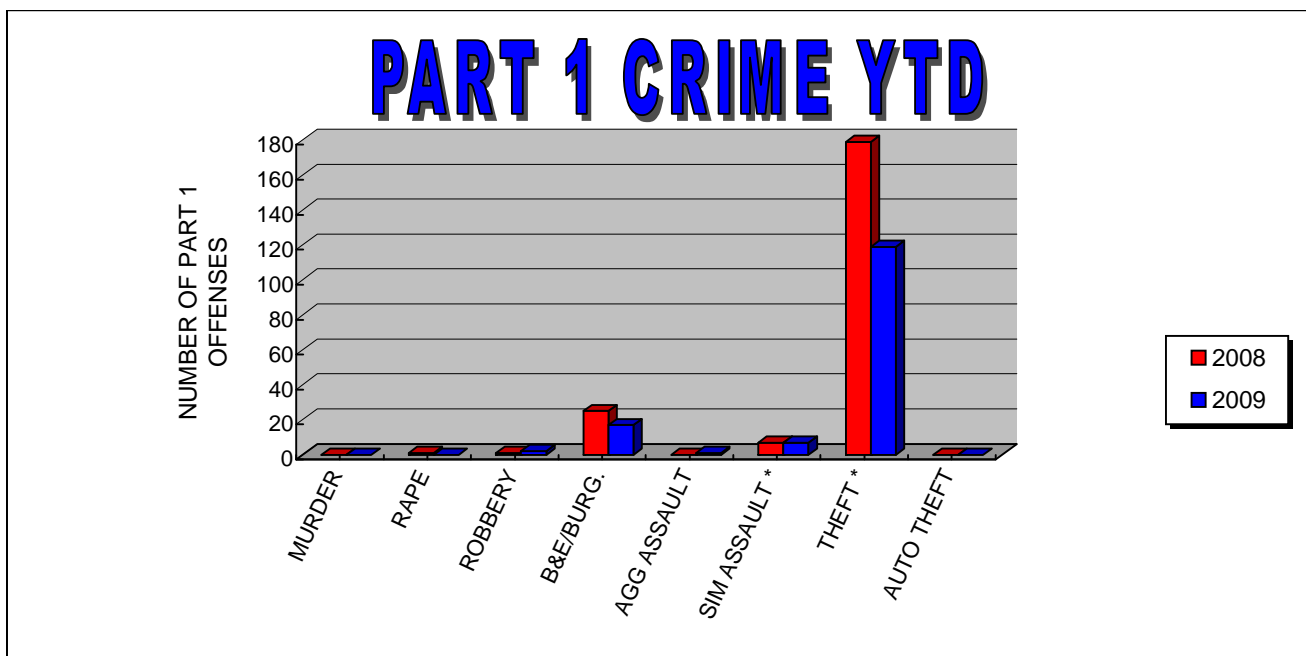

POLICE SERVICES

CRIME STATISTICS FOR MAY

UPTOWN CAMPUS WEST

OFFENSES PART 1	THIS MONTH 2008	THIS MONTH 2009	YTD 2008	YTD 2009	%
MURDER	0	0	0	0	N/C
RAPE	0	0	1	0	N/C
ROBBERY	0	1	1	2	100.00%
B&E/BURG.	3	3	25	17	-32.00%
AGG ASSAULT	0	1	0	1	N/C
SIM ASSAULT *	1	2	7	7	0.00%
THEFT *	52	29	179	119	-33.52%
AUTO THEFT	0	0	0	0	N/C
ARSON	0	0	0	1	N/C
TOTAL	56	36	213	147	-30.99%
PART 2 *	44	36	147	134	-8.84%
Alcohol Arrest	3	8	16	21	31.25%
Drug Arrest	3	3	24	16	-33.33%
Weapon Arrest	0	0	0	0	N/C

* Crimes not reported to Student Right to Know