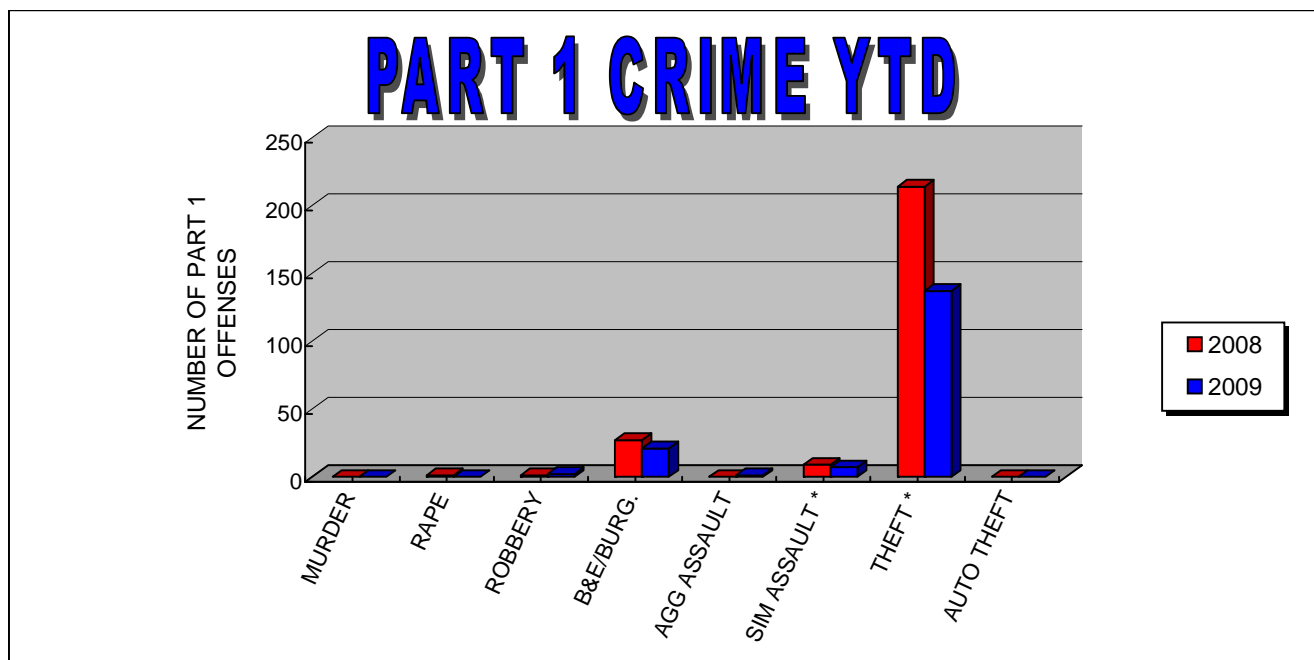

* Crimes not reported to Student Right to Know

POLICE SERVICES

CRIME STATISTICS FOR JULY

UPTOWN CAMPUS WEST

OFFENSES PART 1	THIS MONTH 2008	THIS MONTH 2009	YTD 2008	YTD 2009	%
MURDER	0	0	0	0	N/C
RAPE	0	0	1	0	N/C
ROBBERY	0	1	1	3	200.00%
B&E/BURG.	3	2	30	23	-23.33%
AGG ASSAULT	0	0	0	1	N/C
SIM ASSAULT *	1	0	10	7	-30.00%
THEFT *	21	12	235	149	-36.60%
AUTO THEFT	0	0	0	0	N/C
ARSON	0	0	0	1	N/C
TOTAL	25	15	277	184	-33.57%
PART 2 *	19	21	193	177	-8.29%
Alcohol Arrest	0	3	16	25	56.25%
Drug Arrest	1	0	31	20	-35.48%
Weapon Arrest	0	0	0	0	N/C

* Crimes not reported to Student Right to Know

POLICE SERVICES

CRIME STATISTICS FOR JUNE

UPTOWN CAMPUS WEST

OFFENSES PART 1	THIS MONTH 2008	THIS MONTH 2009	YTD 2008	YTD 2009	%
MURDER	0	0	0	0	N/C
RAPE	0	0	1	0	N/C
ROBBERY	0	0	1	2	100.00%
B&E/BURG.	2	4	27	21	-22.22%
AGG ASSAULT	0	0	0	1	N/C
SIM ASSAULT *	2	0	9	7	-22.22%
THEFT *	35	18	214	137	-35.98%
AUTO THEFT	0	0	0	0	N/C
ARSON	0	0	0	1	N/C
TOTAL	39	22	252	169	-32.94%
PART 2 *	27	22	174	156	-10.34%
Alcohol Arrest	0	1	16	22	37.50%
Drug Arrest	6	4	30	20	-33.33%
Weapon Arrest	0	0	0	0	N/C