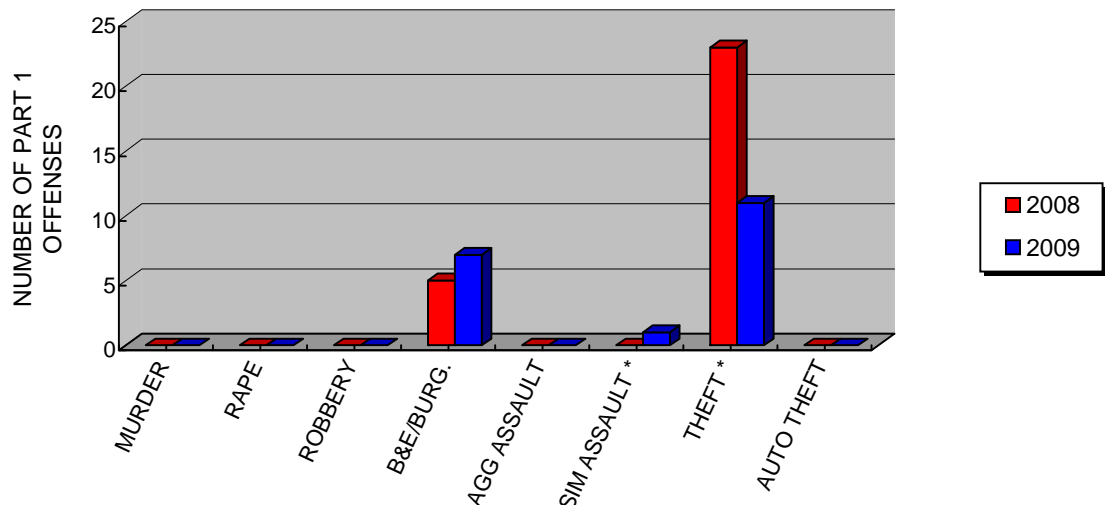

POLICE SERVICES

CRIME STATISTICS FOR JANUARY

UPTOWN CAMPUS WEST

OFFENSES PART 1	THIS MONTH 2008	THIS MONTH 2009	YTD 2008	YTD 2009	%
MURDER	0	0	0	0	N/C
RAPE	0	0	0	0	N/C
ROBBERY	0	0	0	0	N/C
B&E/BURG.	5	7	5	7	40.00%
AGG ASSAULT	0	0	0	0	N/C
SIM ASSAULT *	0	1	0	1	N/C
THEFT *	23	11	23	11	-52.17%
AUTO THEFT	0	0	0	0	N/C
ARSON	0	1	0	1	N/C
TOTAL	28	20	28	20	-28.57%
PART 2 *	25	26	25	26	4.00%
Alcohol Arrest	2	4	2	4	100.00%
Drug Arrest	4	4	4	4	0.00%
Weapon Arrest	0	0	0	0	N/C

PART 1 CRIME YTD

* Crimes not reported to Student Right to Know