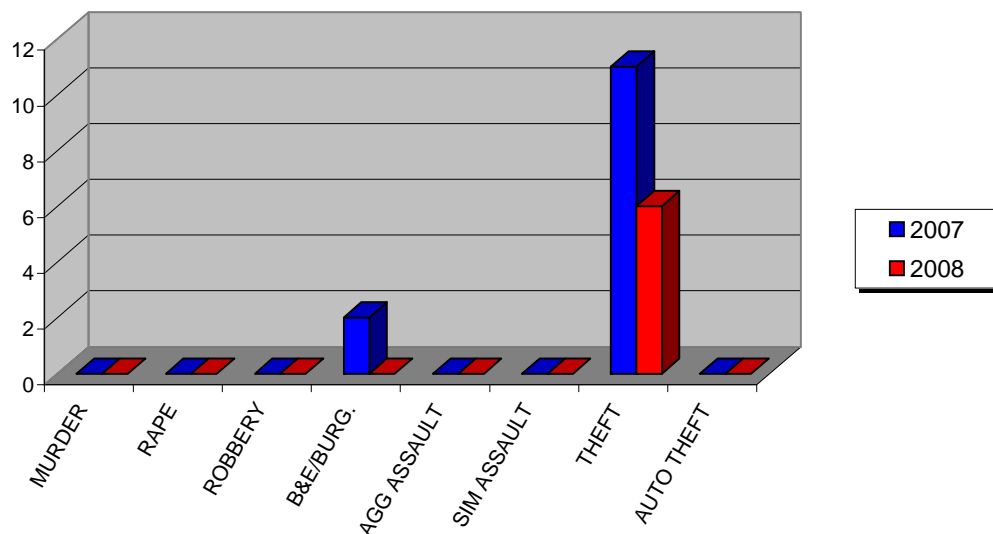

POLICE SERVICES

CRIME STATISTICS FOR OCTOBER

RAYMOND WALTERS CAMPUS

OFFENSES PART 1	THIS MONTH 2007	THIS MONTH 2008	YTD 2007	YTD 2008	%
MURDER	0	0	0	0	N/C
RAPE	0	0	0	0	N/C
ROBBERY	0	0	0	0	N/C
B&E/BURG.	0	0	2	0	N/C
AGG ASSAULT	0	0	0	0	N/C
SIM ASSAULT	0	0	0	0	N/C
THEFT	0	1	11	6	-45.45%
AUTO THEFT	0	0	0	0	N/C
ARSON	0	0	0	0	N/C
TOTAL	0	1	13	6	-53.85%
PART 2	0	0	2	0	N/C
Alcohol Arrest	0	0	0	0	N/C
Drug Arrest	0	0	0	0	N/C
Weapon Arrest	0	0	0	0	N/C

PART 1 CRIME YTD

* Crimes not reported to Student Right to Know