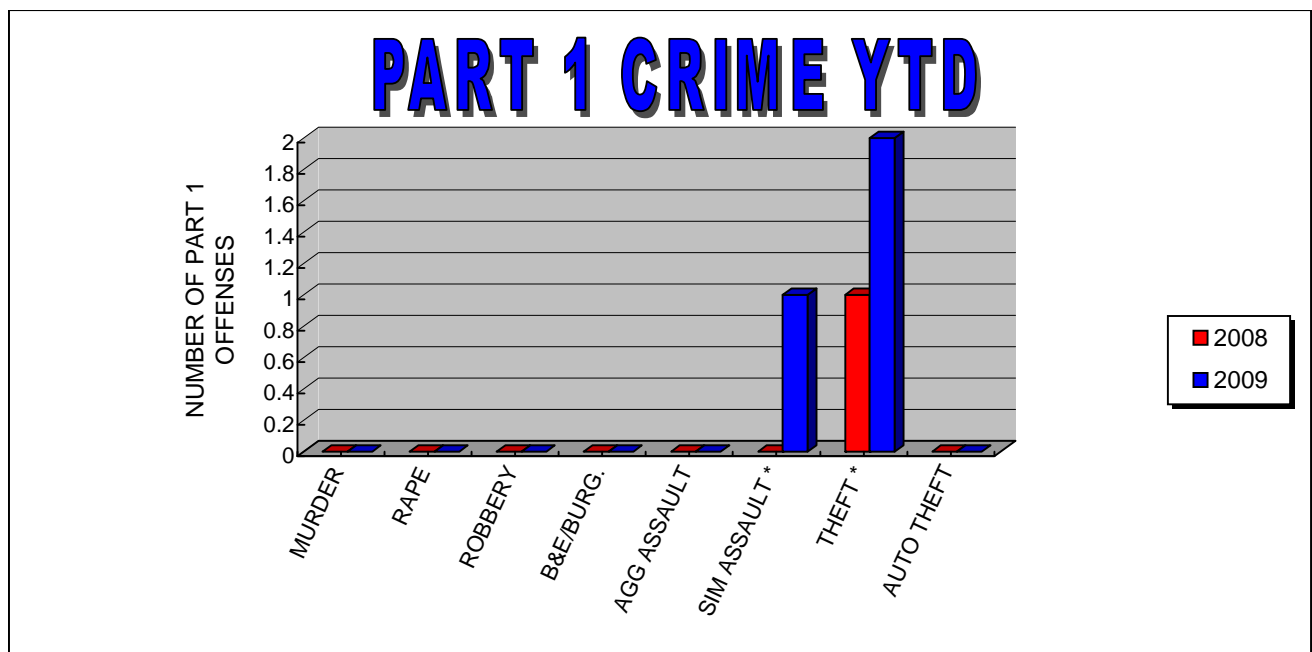

\* Crimes not reported to Student Right to Know

**POLICE SERVICES**

**CRIME STATISTICS FOR MAY**

**RAYMOND WALTERS CAMPUS**

OFFENSES PART 1	THIS MONTH 2008	THIS MONTH 2009	YTD 2008	YTD 2009	%
MURDER	0	0	0	0	N/C
RAPE	0	0	0	0	N/C
ROBBERY	0	0	0	0	N/C
B&E/BURG.	0	0	0	0	N/C
AGG ASSAULT	0	0	0	0	N/C
SIM ASSAULT *	0	0	0	1	N/C
THEFT *	0	2	3	8	166.67%
AUTO THEFT	0	0	0	0	N/C
ARSON	0	0	0	0	N/C
<b>TOTAL</b>	<b>0</b>	<b>2</b>	<b>3</b>	<b>9</b>	<b>200.00%</b>
<b>PART 2 *</b>	0	1	0	4	N/C
Alcohol Arrest	0	0	0	0	N/C
Drug Arrest	0	0	0	0	N/C
Weapon Arrest	0	0	0	0	N/C

\* Crimes not reported to Student Right to Know

**POLICE SERVICES**

**CRIME STATISTICS FOR APRIL**

**RAYMOND WALTERS CAMPUS**

OFFENSES PART 1	THIS MONTH 2008	THIS MONTH 2009	YTD 2008	YTD 2009	%
MURDER	0	0	0	0	N/C
RAPE	0	0	0	0	N/C
ROBBERY	0	0	0	0	N/C
B&E/BURG.	0	0	0	0	N/C
AGG ASSAULT	0	0	0	0	N/C
SIM ASSAULT *	0	0	0	1	N/C
THEFT *	2	4	3	6	100.00%
AUTO THEFT	0	0	0	0	N/C
ARSON	0	0	0	0	N/C
<b>TOTAL</b>	<b>2</b>	<b>4</b>	<b>3</b>	<b>7</b>	<b>133.33%</b>
<b>PART 2 *</b>	0	1	0	3	N/C
Alcohol Arrest	0	0	0	0	N/C
Drug Arrest	0	0	0	0	100.00%
Weapon Arrest	0	0	0	0	N/C

\* Crimes not reported to Student Right to Know

**POLICE SERVICES**

**CRIME STATISTICS FOR MARCH**

**RAYMOND WALTERS CAMPUS**

OFFENSES PART 1	THIS MONTH 2008	THIS MONTH 2009	YTD 2008	YTD 2009	%
MURDER	0	0	0	0	N/C
RAPE	0	0	0	0	N/C
ROBBERY	0	0	0	0	N/C
B&E/BURG.	0	0	0	0	N/C
AGG ASSAULT	0	0	0	0	N/C
SIM ASSAULT *	0	0	0	1	N/C
THEFT *	0	0	1	2	100.00%
AUTO THEFT	0	0	0	0	N/C
ARSON	0	0	0	0	N/C
<b>TOTAL</b>	<b>0</b>	<b>0</b>	<b>1</b>	<b>3</b>	<b>200.00%</b>
<b>PART 2 *</b>	<b>0</b>	<b>1</b>	<b>0</b>	<b>2</b>	<b>N/C</b>
Alcohol Arrest	0	0	0	0	N/C
Drug Arrest	0	0	0	0	N/C
Weapon Arrest	0	0	0	0	N/C