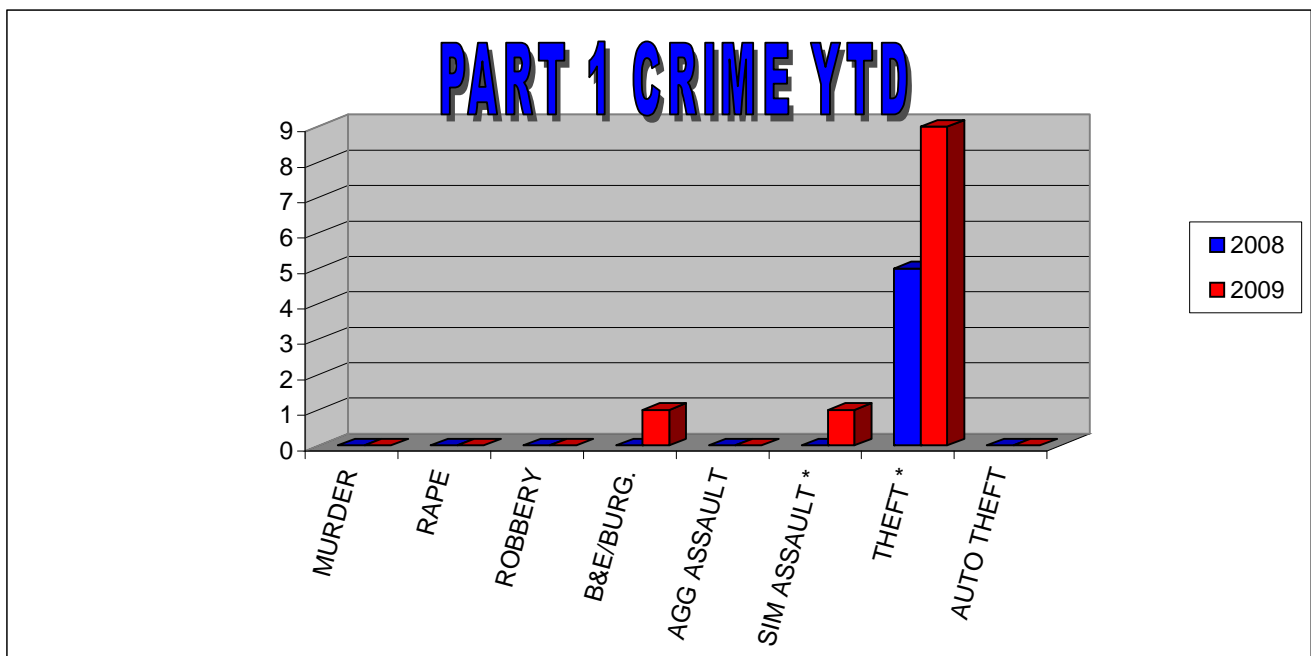

**POLICE SERVICES**

**CRIME STATISTICS FOR SEPTEMBER**

**RAYMOND WALTERS CAMPUS**

OFFENSES PART 1	THIS MONTH 2008	THIS MONTH 2009	YTD 2008	YTD 2009	%
MURDER	0	0	0	0	N/C
RAPE	0	0	0	0	N/C
ROBBERY	0	0	0	0	N/C
B&E/BURG.	0	0	0	1	N/C
AGG ASSAULT	0	0	0	0	N/C
SIM ASSAULT *	0	0	0	1	N/C
THEFT *	0	2	5	11	120.00%
AUTO THEFT	0	0	0	0	N/C
ARSON	0	0	0	0	N/C
<b>TOTAL</b>	<b>0</b>	<b>2</b>	<b>5</b>	<b>13</b>	<b>160.00%</b>
<b>PART 2 *</b>	0	1	0	6	N/C
Alcohol Arrest	0	0	0	0	N/C
Drug Arrest	0	0	0	0	N/C
Weapon Arrest	0	0	0	0	N/C

\* Crimes not reported to Student Right to Know

**POLICE SERVICES**

**PART 1 OFFENSES**

**RAYMOND WALTERS CAMPUS**

	JAN	FEB	MARCH	APRIL	MAY	JUNE	JULY	AUG	SEP	OCT	NOV	DEC	TOTAL
2007	4	1	2	0	1	0	2	1	2	0	0	1	14
2008	1	0	0	2	0	2	0	0	0	1	0	1	7
2009	2	1	0	4	2	0	1	1	2				13

**POLICE SERVICES**

**CRIME STATISTICS FOR AUGUST**

**RAYMOND WALTERS CAMPUS**

OFFENSES PART 1	THIS MONTH 2008	THIS MONTH 2009	YTD 2008	YTD 2009	%
MURDER	0	0	0	0	N/C
RAPE	0	0	0	0	N/C
ROBBERY	0	0	0	0	N/C
B&E/BURG.	0	0	0	1	N/C
AGG ASSAULT	0	0	0	0	N/C
SIM ASSAULT *	0	0	0	1	N/C
THEFT *	0	1	5	9	80.00%
AUTO THEFT	0	0	0	0	N/C
ARSON	0	0	0	0	N/C
<b>TOTAL</b>	<b>0</b>	<b>1</b>	<b>5</b>	<b>11</b>	<b>120.00%</b>
<b>PART 2 *</b>	0	1	0	5	N/C
Alcohol Arrest	0	0	0	0	N/C
Drug Arrest	0	0	0	0	N/C
Weapon Arrest	0	0	0	0	N/C