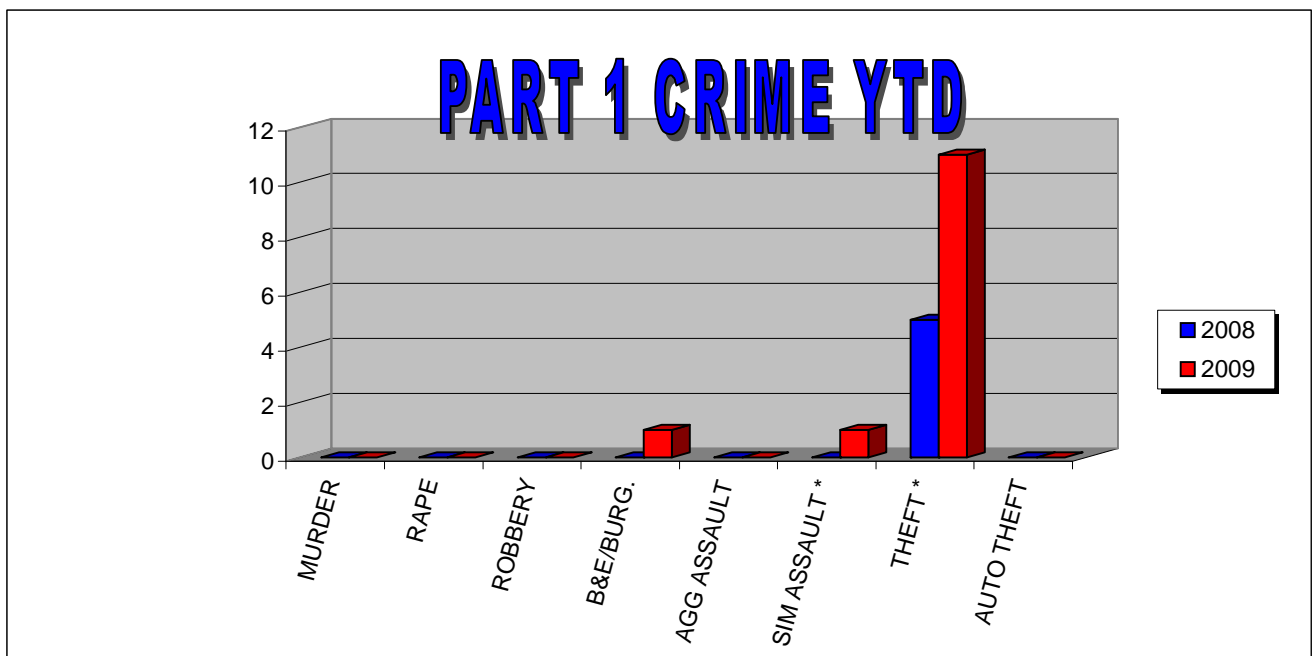

**POLICE SERVICES**

**CRIME STATISTICS FOR SEPTEMBER**

**RAYMOND WALTERS CAMPUS**

OFFENSES PART 1	THIS MONTH 2008	THIS MONTH 2009	YTD 2008	YTD 2009	%
MURDER	0	0	0	0	N/C
RAPE	0	0	0	0	N/C
ROBBERY	0	0	0	0	N/C
B&E/BURG.	0	0	0	1	N/C
AGG ASSAULT	0	0	0	0	N/C
SIM ASSAULT *	0	0	0	1	N/C
THEFT *	0	2	5	11	120.00%
AUTO THEFT	0	0	0	0	N/C
ARSON	0	0	0	0	N/C
<b>TOTAL</b>	<b>0</b>	<b>2</b>	<b>5</b>	<b>13</b>	<b>160.00%</b>
<b>PART 2 *</b>	0	1	0	6	N/C
Alcohol Arrest	0	0	0	0	N/C
Drug Arrest	0	0	0	0	N/C
Weapon Arrest	0	0	0	0	N/C

\* Crimes not reported to Student Right to Know

**POLICE SERVICES**

**PART 1 OFFENSES**

**RAYMOND WALTERS CAMPUS**

	JAN	FEB	MARCH	APRIL	MAY	JUNE	JULY	AUG	SEP	OCT	NOV	DEC	TOTAL
2007	4	1	2	0	1	0	2	1	2	0	0	1	14
2008	1	0	0	2	0	2	0	0	0	1	0	1	7
2009	2	1	0	4	2	0	1	1	2				13

**POLICE SERVICES**

**CRIME STATISTICS FOR AUGUST**

**RAYMOND WALTERS CAMPUS**

OFFENSES PART 1	THIS MONTH 2008	THIS MONTH 2009	YTD 2008	YTD 2009	%
MURDER	0	0	0	0	N/C
RAPE	0	0	0	0	N/C
ROBBERY	0	0	0	0	N/C
B&E/BURG.	0	0	0	1	N/C
AGG ASSAULT	0	0	0	0	N/C
SIM ASSAULT *	0	0	0	1	N/C
THEFT *	0	1	5	9	80.00%
AUTO THEFT	0	0	0	0	N/C
ARSON	0	0	0	0	N/C
<b>TOTAL</b>	<b>0</b>	<b>1</b>	<b>5</b>	<b>11</b>	<b>120.00%</b>
<b>PART 2 *</b>	0	1	0	5	N/C
Alcohol Arrest	0	0	0	0	N/C
Drug Arrest	0	0	0	0	N/C
Weapon Arrest	0	0	0	0	N/C