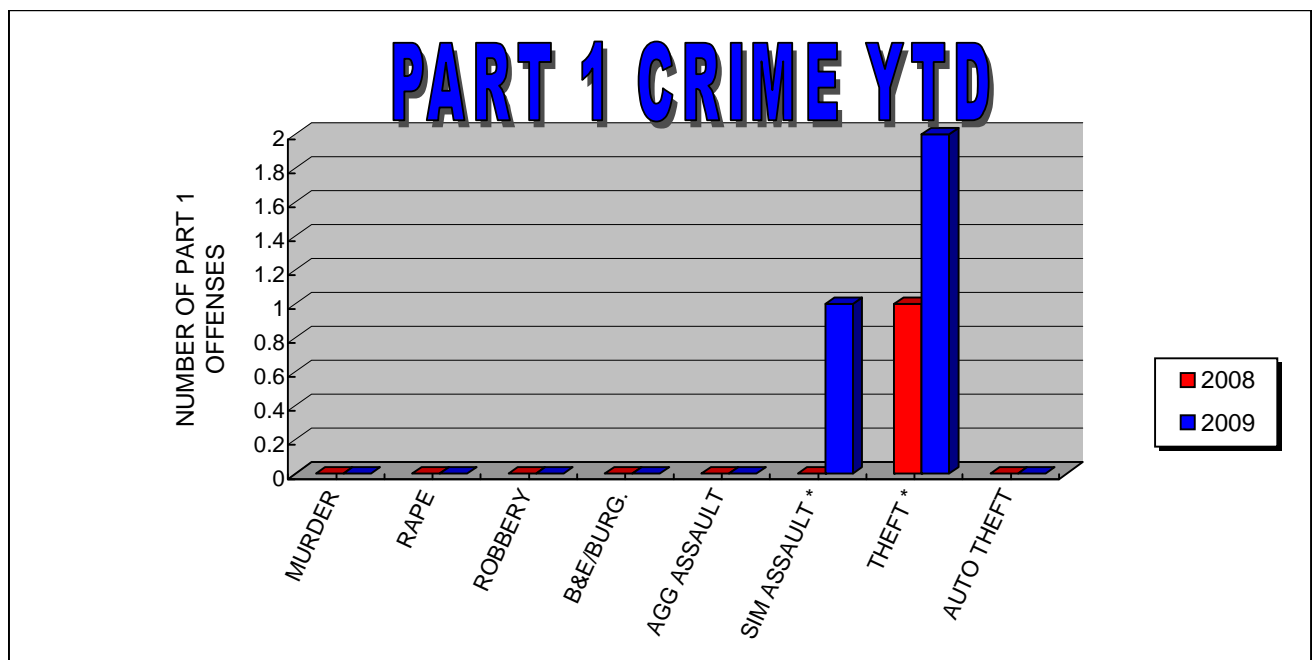

\* Crimes not reported to Student Right to Know

**POLICE SERVICES**

**CRIME STATISTICS FOR APRIL**

**RAYMOND WALTERS CAMPUS**

OFFENSES PART 1	THIS MONTH 2008	THIS MONTH 2009	YTD 2008	YTD 2009	%
MURDER	0	0	0	0	N/C
RAPE	0	0	0	0	N/C
ROBBERY	0	0	0	0	N/C
B&E/BURG.	0	0	0	0	N/C
AGG ASSAULT	0	0	0	0	N/C
SIM ASSAULT *	0	0	0	1	N/C
THEFT *	2	4	3	6	100.00%
AUTO THEFT	0	0	0	0	N/C
ARSON	0	0	0	0	N/C
<b>TOTAL</b>	<b>2</b>	<b>4</b>	<b>3</b>	<b>7</b>	<b>133.33%</b>
<b>PART 2 *</b>	0	1	0	3	N/C
Alcohol Arrest	0	0	0	0	N/C
Drug Arrest	0	0	0	0	100.00%
Weapon Arrest	0	0	0	0	N/C

\* Crimes not reported to Student Right to Know

**POLICE SERVICES**

**CRIME STATISTICS FOR MARCH**

**RAYMOND WALTERS CAMPUS**

OFFENSES PART 1	THIS MONTH 2008	THIS MONTH 2009	YTD 2008	YTD 2009	%
MURDER	0	0	0	0	N/C
RAPE	0	0	0	0	N/C
ROBBERY	0	0	0	0	N/C
B&E/BURG.	0	0	0	0	N/C
AGG ASSAULT	0	0	0	0	N/C
SIM ASSAULT *	0	0	0	1	N/C
THEFT *	0	0	1	2	100.00%
AUTO THEFT	0	0	0	0	N/C
ARSON	0	0	0	0	N/C
<b>TOTAL</b>	<b>0</b>	<b>0</b>	<b>1</b>	<b>3</b>	<b>200.00%</b>
<b>PART 2 *</b>	<b>0</b>	<b>1</b>	<b>0</b>	<b>2</b>	<b>N/C</b>
Alcohol Arrest	0	0	0	0	N/C
Drug Arrest	0	0	0	0	N/C
Weapon Arrest	0	0	0	0	N/C

\* Crimes not reported to Student Right to Know

**POLICE SERVICES**

**CRIME STATISTICS FOR FEBRUARY**

**RAYMOND WALTERS CAMPUS**

OFFENSES PART 1	THIS MONTH 2008	THIS MONTH 2009	YTD 2008	YTD 2009	%
MURDER	0	0	0	0	N/C
RAPE	0	0	0	0	N/C
ROBBERY	0	0	0	0	N/C
B&E/BURG.	0	0	0	0	N/C
AGG ASSAULT	0	0	0	0	N/C
SIM ASSAULT *	0	0	0	1	N/C
THEFT *	0	1	1	2	100.00%
AUTO THEFT	0	0	0	0	N/C
ARSON	0	0	0	0	N/C
<b>TOTAL</b>	<b>0</b>	<b>1</b>	<b>1</b>	<b>3</b>	<b>200.00%</b>
<b>PART 2 *</b>	0	0	0	1	N/C
Alcohol Arrest	0	0	0	0	N/C
Drug Arrest	0	0	0	0	N/C
Weapon Arrest	0	0	0	0	N/C