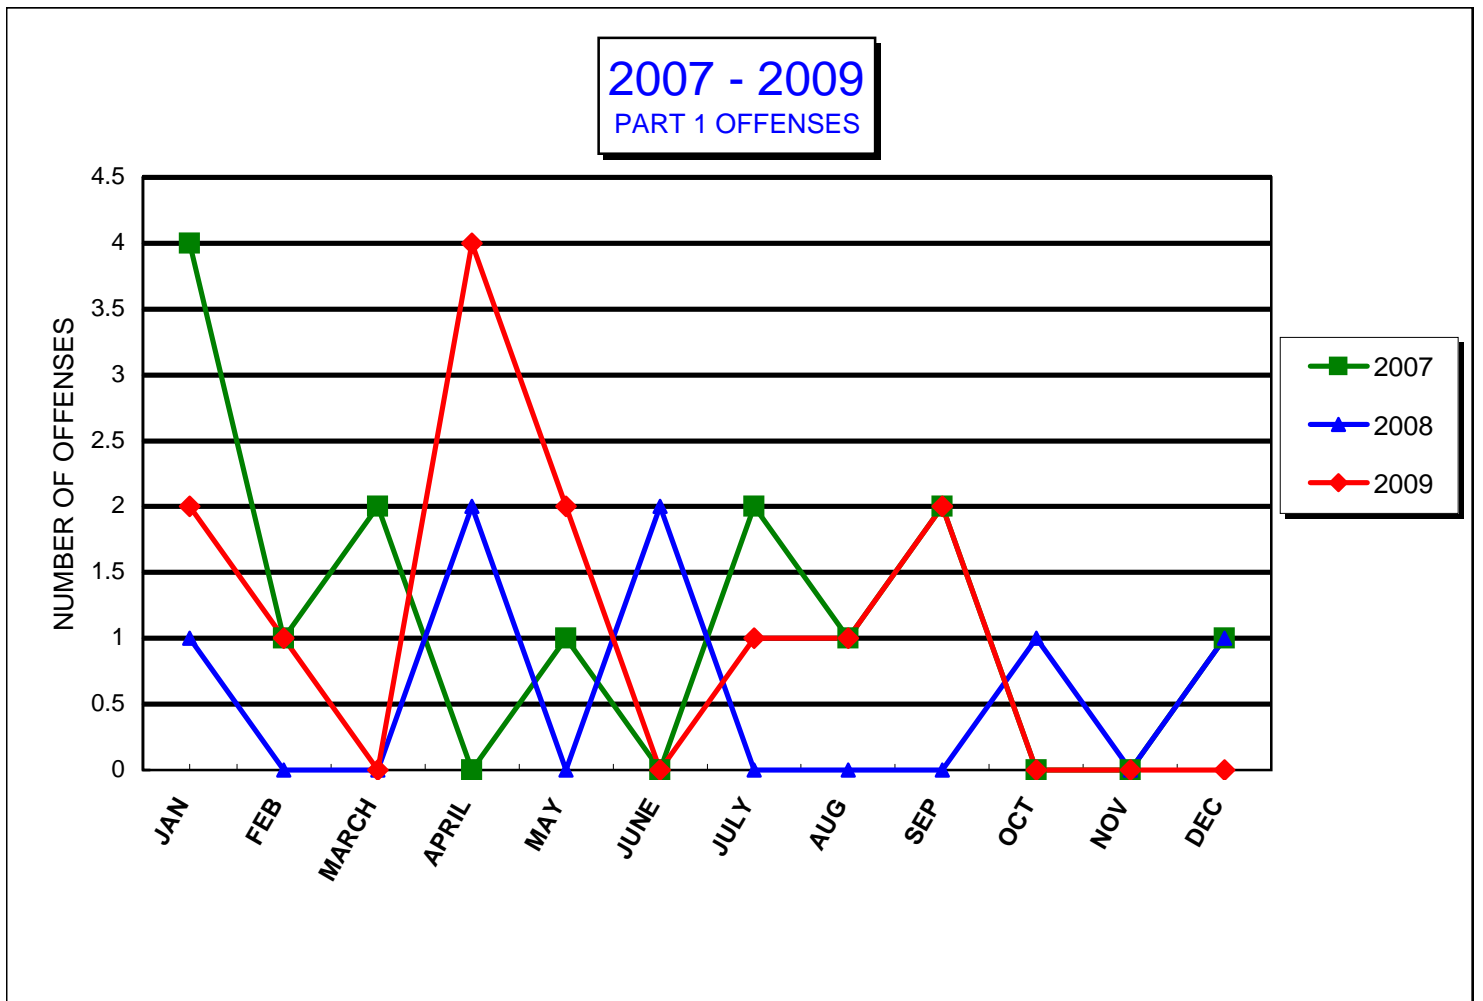

**POLICE SERVICES**

**CRIME STATISTICS FOR SEPTEMBER**

**RAYMOND WALTERS CAMPUS**

OFFENSES PART 1	THIS MONTH 2008	THIS MONTH 2009	YTD 2008	YTD 2009	%
MURDER	0	0	0	0	N/C
RAPE	0	0	0	0	N/C
ROBBERY	0	0	0	0	N/C
B&E/BURG.	0	0	0	1	N/C
AGG ASSAULT	0	0	0	0	N/C
SIM ASSAULT *	0	0	0	1	N/C
THEFT *	0	2	5	11	120.00%
AUTO THEFT	0	0	0	0	N/C
ARSON	0	0	0	0	N/C
<b>TOTAL</b>	<b>0</b>	<b>2</b>	<b>5</b>	<b>13</b>	<b>160.00%</b>
<b>PART 2 *</b>	0	1	0	6	N/C
Alcohol Arrest	0	0	0	0	N/C
Drug Arrest	0	0	0	0	N/C
Weapon Arrest	0	0	0	0	N/C

\* Crimes not reported to Student Right to Know

**POLICE SERVICES**

**PART 1 OFFENSES**

**RAYMOND WALTERS CAMPUS**

	JAN	FEB	MARCH	APRIL	MAY	JUNE	JULY	AUG	SEP	OCT	NOV	DEC	TOTAL
2007	4	1	2	0	1	0	2	1	2	0	0	1	14
2008	1	0	0	2	0	2	0	0	0	1	0	1	7
2009	2	1	0	4	2	0	1	1	2				13

**POLICE SERVICES**

**CRIME STATISTICS FOR AUGUST**

**RAYMOND WALTERS CAMPUS**

OFFENSES PART 1	THIS MONTH 2008	THIS MONTH 2009	YTD 2008	YTD 2009	%
MURDER	0	0	0	0	N/C
RAPE	0	0	0	0	N/C
ROBBERY	0	0	0	0	N/C
B&E/BURG.	0	0	0	1	N/C
AGG ASSAULT	0	0	0	0	N/C
SIM ASSAULT *	0	0	0	1	N/C
THEFT *	0	1	5	9	80.00%
AUTO THEFT	0	0	0	0	N/C
ARSON	0	0	0	0	N/C
<b>TOTAL</b>	<b>0</b>	<b>1</b>	<b>5</b>	<b>11</b>	<b>120.00%</b>
<b>PART 2 *</b>	0	1	0	5	N/C
Alcohol Arrest	0	0	0	0	N/C
Drug Arrest	0	0	0	0	N/C
Weapon Arrest	0	0	0	0	N/C