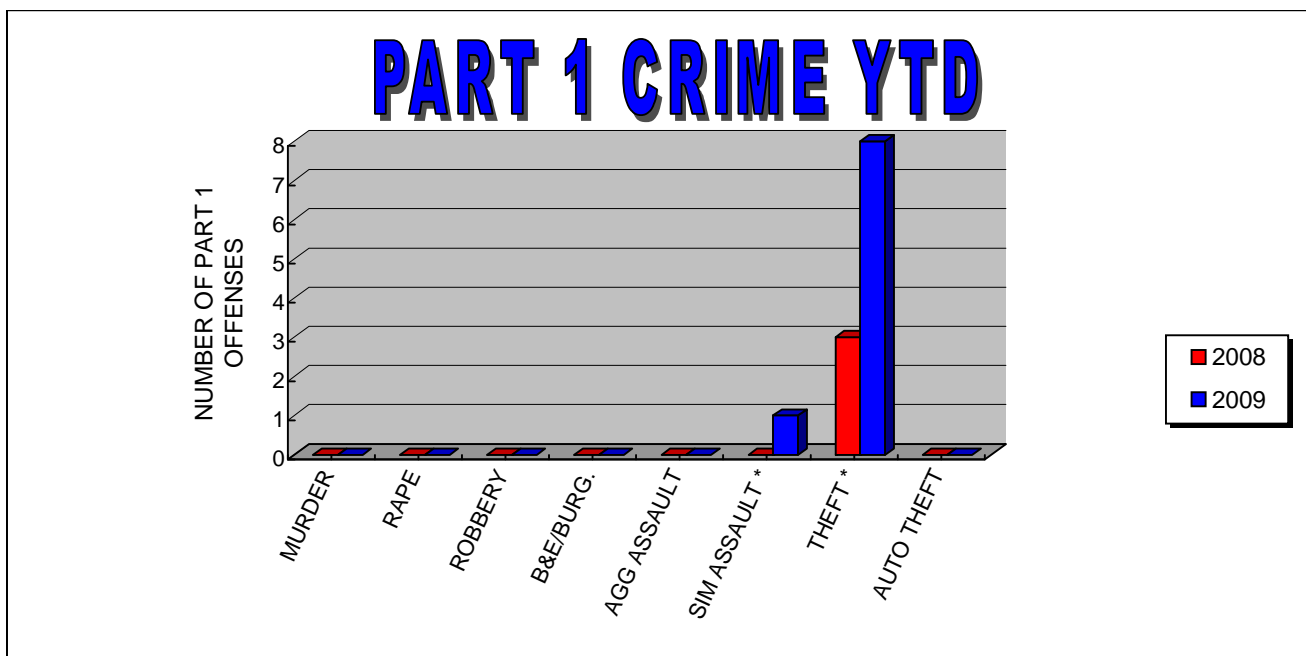

**PART 1 CRIME YTD**

\* Crimes not reported to Student Right to Know

**POLICE SERVICES**

**CRIME STATISTICS FOR JUNE**

**RAYMOND WALTERS CAMPUS**

OFFENSES PART 1	THIS MONTH 2008	THIS MONTH 2009	YTD 2008	YTD 2009	%
MURDER	0	0	0	0	N/C
RAPE	0	0	0	0	N/C
ROBBERY	0	0	0	0	N/C
B&E/BURG.	0	0	0	0	N/C
AGG ASSAULT	0	0	0	0	N/C
SIM ASSAULT *	0	0	0	1	N/C
THEFT *	2	0	5	8	60.00%
AUTO THEFT	0	0	0	0	N/C
ARSON	0	0	0	0	N/C
<b>TOTAL</b>	<b>2</b>	<b>0</b>	<b>5</b>	<b>9</b>	<b>80.00%</b>
<b>PART 2 *</b>	0	0	0	4	N/C
Alcohol Arrest	0	0	0	0	N/C
Drug Arrest	0	0	0	0	N/C
Weapon Arrest	0	0	0	0	N/C

\* Crimes not reported to Student Right to Know

**POLICE SERVICES**

**CRIME STATISTICS FOR MAY**

**RAYMOND WALTERS CAMPUS**

OFFENSES PART 1	THIS MONTH 2008	THIS MONTH 2009	YTD 2008	YTD 2009	%
MURDER	0	0	0	0	N/C
RAPE	0	0	0	0	N/C
ROBBERY	0	0	0	0	N/C
B&E/BURG.	0	0	0	0	N/C
AGG ASSAULT	0	0	0	0	N/C
SIM ASSAULT *	0	0	0	1	N/C
THEFT *	0	2	3	8	166.67%
AUTO THEFT	0	0	0	0	N/C
ARSON	0	0	0	0	N/C
<b>TOTAL</b>	<b>0</b>	<b>2</b>	<b>3</b>	<b>9</b>	<b>200.00%</b>
<b>PART 2 *</b>	0	1	0	4	N/C
Alcohol Arrest	0	0	0	0	N/C
Drug Arrest	0	0	0	0	N/C
Weapon Arrest	0	0	0	0	N/C