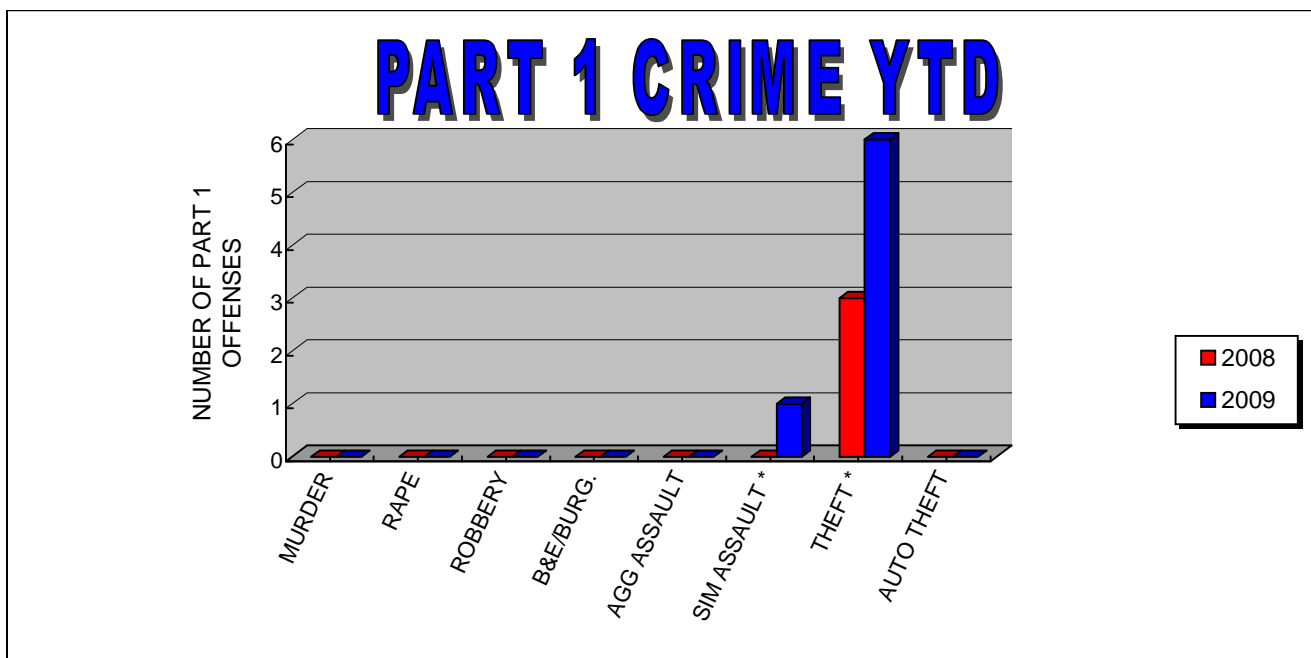

**PART 1 CRIME YTD**

\* Crimes not reported to Student Right to Know

**POLICE SERVICES**

**CRIME STATISTICS FOR JUNE**

**RAYMOND WALTERS CAMPUS**

OFFENSES PART 1	THIS MONTH 2008	THIS MONTH 2009	YTD 2008	YTD 2009	%
MURDER	0	0	0	0	N/C
RAPE	0	0	0	0	N/C
ROBBERY	0	0	0	0	N/C
B&E/BURG.	0	0	0	0	N/C
AGG ASSAULT	0	0	0	0	N/C
SIM ASSAULT *	0	0	0	1	N/C
THEFT *	2	0	5	8	60.00%
AUTO THEFT	0	0	0	0	N/C
ARSON	0	0	0	0	N/C
<b>TOTAL</b>	<b>2</b>	<b>0</b>	<b>5</b>	<b>9</b>	<b>80.00%</b>
<b>PART 2 *</b>	0	0	0	4	N/C
Alcohol Arrest	0	0	0	0	N/C
Drug Arrest	0	0	0	0	N/C
Weapon Arrest	0	0	0	0	N/C

\* Crimes not reported to Student Right to Know

**POLICE SERVICES**

**CRIME STATISTICS FOR MAY**

**RAYMOND WALTERS CAMPUS**

OFFENSES PART 1	THIS MONTH 2008	THIS MONTH 2009	YTD 2008	YTD 2009	%
MURDER	0	0	0	0	N/C
RAPE	0	0	0	0	N/C
ROBBERY	0	0	0	0	N/C
B&E/BURG.	0	0	0	0	N/C
AGG ASSAULT	0	0	0	0	N/C
SIM ASSAULT *	0	0	0	1	N/C
THEFT *	0	2	3	8	166.67%
AUTO THEFT	0	0	0	0	N/C
ARSON	0	0	0	0	N/C
<b>TOTAL</b>	<b>0</b>	<b>2</b>	<b>3</b>	<b>9</b>	<b>200.00%</b>
<b>PART 2 *</b>	0	1	0	4	N/C
Alcohol Arrest	0	0	0	0	N/C
Drug Arrest	0	0	0	0	N/C
Weapon Arrest	0	0	0	0	N/C

\* Crimes not reported to Student Right to Know

**POLICE SERVICES**

**CRIME STATISTICS FOR APRIL**

**RAYMOND WALTERS CAMPUS**

OFFENSES PART 1	THIS MONTH 2008	THIS MONTH 2009	YTD 2008	YTD 2009	%
MURDER	0	0	0	0	N/C
RAPE	0	0	0	0	N/C
ROBBERY	0	0	0	0	N/C
B&E/BURG.	0	0	0	0	N/C
AGG ASSAULT	0	0	0	0	N/C
SIM ASSAULT *	0	0	0	1	N/C
THEFT *	2	4	3	6	100.00%
AUTO THEFT	0	0	0	0	N/C
ARSON	0	0	0	0	N/C
<b>TOTAL</b>	<b>2</b>	<b>4</b>	<b>3</b>	<b>7</b>	<b>133.33%</b>
<b>PART 2 *</b>	0	1	0	3	N/C
Alcohol Arrest	0	0	0	0	N/C
Drug Arrest	0	0	0	0	100.00%
Weapon Arrest	0	0	0	0	N/C