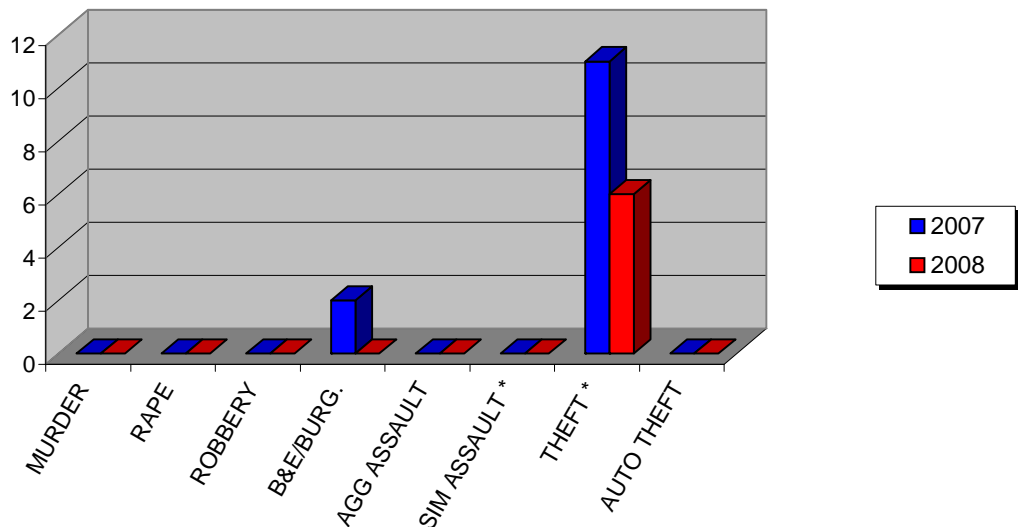

**PART 1 CRIME YTD**

\* Crimes not reported to Student Right to Know

**POLICE SERVICES**

**CRIME STATISTICS FOR DECEMBER**

**RAYMOND WALTERS CAMPUS**

OFFENSES PART 1	THIS MONTH 2007	THIS MONTH 2008	YTD 2007	YTD 2008	%
MURDER	0	0	0	0	N/C
RAPE	0	0	0	0	N/C
ROBBERY	0	0	0	0	N/C
B&E/BURG.	0	0	2	0	N/C
AGG ASSAULT	0	0	0	0	N/C
SIM ASSAULT *	0	0	0	0	N/C
THEFT *	1	1	12	7	-41.67%
AUTO THEFT	0	0	0	0	N/C
ARSON	0	0	0	0	N/C
<b>TOTAL</b>	<b>1</b>	<b>1</b>	<b>14</b>	<b>7</b>	<b>-50.00%</b>
<b>PART 2 *</b>	0	1	3	1	-66.67%
Alcohol Arrest	0	0	0	0	N/C
Drug Arrest	0	0	0	0	N/C
Weapon Arrest	0	0	0	0	N/C

**PART 1 CRIME YTD**

\* Crimes not reported to Student Right to Know

**POLICE SERVICES**

**CRIME STATISTICS FOR NOVEMBER**

**RAYMOND WALTERS CAMPUS**

OFFENSES PART 1	THIS MONTH 2007	THIS MONTH 2008	YTD 2007	YTD 2008	%
MURDER	0	0	0	0	N/C
RAPE	0	0	0	0	N/C
ROBBERY	0	0	0	0	N/C
B&E/BURG.	0	0	2	0	N/C
AGG ASSAULT	0	0	0	0	N/C
SIM ASSAULT *	0	0	0	0	N/C
THEFT *	0	0	11	6	-45.45%
AUTO THEFT	0	0	0	0	N/C
ARSON	0	0	0	0	N/C
<b>TOTAL</b>	<b>0</b>	<b>0</b>	<b>13</b>	<b>6</b>	<b>-53.85%</b>
<b>PART 2 *</b>	<b>1</b>	<b>0</b>	<b>3</b>	<b>0</b>	<b>N/C</b>
Alcohol Arrest	0	0	0	0	N/C
Drug Arrest	0	0	0	0	N/C
Weapon Arrest	0	0	0	0	N/C

**PART 1 CRIME YTD**

\* Crimes not reported to Student Right to Know

**POLICE SERVICES**

**CRIME STATISTICS FOR OCTOBER**

**RAYMOND WALTERS CAMPUS**

OFFENSES PART 1	THIS MONTH 2007	THIS MONTH 2008	YTD 2007	YTD 2008	%
MURDER	0	0	0	0	N/C
RAPE	0	0	0	0	N/C
ROBBERY	0	0	0	0	N/C
B&E/BURG.	0	0	2	0	N/C
AGG ASSAULT	0	0	0	0	N/C
SIM ASSAULT	0	0	0	0	N/C
THEFT	0	1	11	6	-45.45%
AUTO THEFT	0	0	0	0	N/C
ARSON	0	0	0	0	N/C
<b>TOTAL</b>	<b>0</b>	<b>1</b>	<b>13</b>	<b>6</b>	<b>-53.85%</b>
<b>PART 2</b>	0	0	2	0	N/C
Alcohol Arrest	0	0	0	0	N/C
Drug Arrest	0	0	0	0	N/C
Weapon Arrest	0	0	0	0	N/C