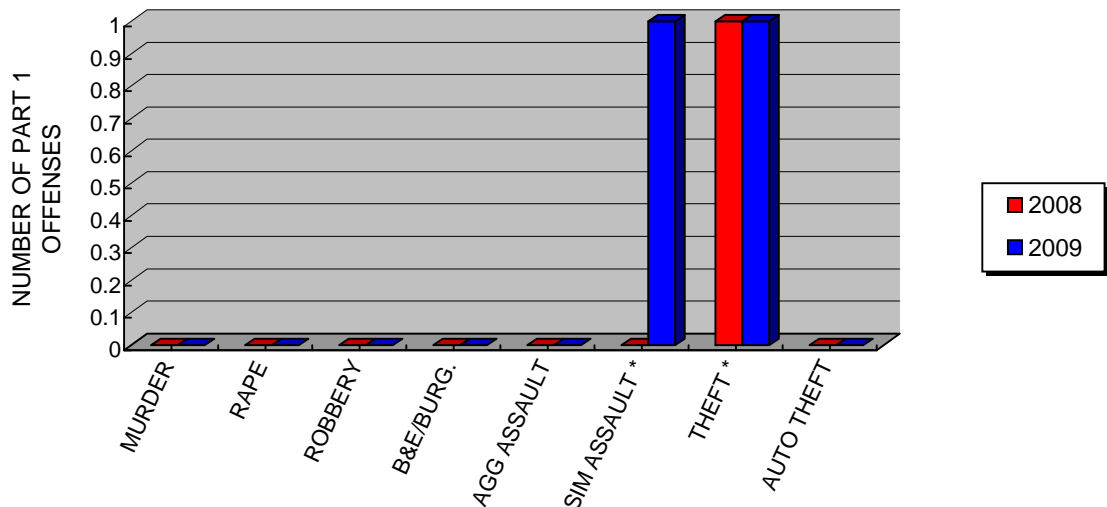

\* Crimes not reported to Student Right to Know

**POLICE SERVICES**

**CRIME STATISTICS FOR JANUARY**

**RAYMOND WALTERS CAMPUS**

OFFENSES PART 1	THIS MONTH 2008	THIS MONTH 2009	YTD 2008	YTD 2009	%
MURDER	0	0	0	0	N/C
RAPE	0	0	0	0	N/C
ROBBERY	0	0	0	0	N/C
B&E/BURG.	0	0	0	0	N/C
AGG ASSAULT	0	0	0	0	N/C
SIM ASSAULT *	0	1	0	1	N/C
THEFT *	1	1	1	1	0.00%
AUTO THEFT	0	0	0	0	N/C
ARSON	0	0	0	0	N/C
<b>TOTAL</b>	<b>1</b>	<b>2</b>	<b>1</b>	<b>2</b>	<b>100.00%</b>
<b>PART 2 *</b>	<b>0</b>	<b>1</b>	<b>0</b>	<b>1</b>	<b>N/C</b>
Alcohol Arrest	0	0	0	0	N/C
Drug Arrest	0	0	0	0	N/C
Weapon Arrest	0	0	0	0	N/C

**PART 1 CRIME YTD**

\* Crimes not reported to Student Right to Know

**POLICE SERVICES**

**CRIME STATISTICS FOR DECEMBER**

**RAYMOND WALTERS CAMPUS**

OFFENSES PART 1	THIS MONTH 2007	THIS MONTH 2008	YTD 2007	YTD 2008	%
MURDER	0	0	0	0	N/C
RAPE	0	0	0	0	N/C
ROBBERY	0	0	0	0	N/C
B&E/BURG.	0	0	2	0	N/C
AGG ASSAULT	0	0	0	0	N/C
SIM ASSAULT *	0	0	0	0	N/C
THEFT *	1	1	12	7	-41.67%
AUTO THEFT	0	0	0	0	N/C
ARSON	0	0	0	0	N/C
<b>TOTAL</b>	<b>1</b>	<b>1</b>	<b>14</b>	<b>7</b>	<b>-50.00%</b>
<b>PART 2 *</b>	0	1	3	1	-66.67%
Alcohol Arrest	0	0	0	0	N/C
Drug Arrest	0	0	0	0	N/C
Weapon Arrest	0	0	0	0	N/C