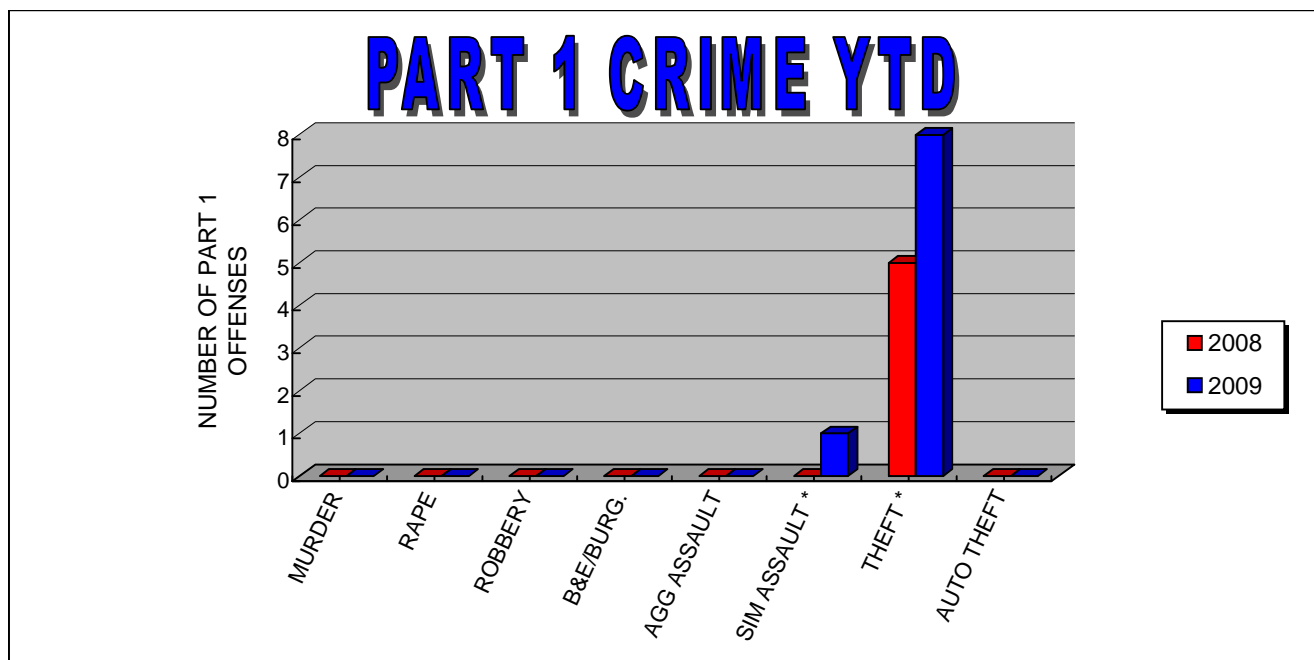

**PART 1 CRIME YTD**

\* Crimes not reported to Student Right to Know

**POLICE SERVICES**

**CRIME STATISTICS FOR JUNE**

**RAYMOND WALTERS CAMPUS**

OFFENSES PART 1	THIS MONTH 2008	THIS MONTH 2009	YTD 2008	YTD 2009	%
MURDER	0	0	0	0	N/C
RAPE	0	0	0	0	N/C
ROBBERY	0	0	0	0	N/C
B&E/BURG.	0	0	0	0	N/C
AGG ASSAULT	0	0	0	0	N/C
SIM ASSAULT *	0	0	0	1	N/C
THEFT *	2	0	5	8	60.00%
AUTO THEFT	0	0	0	0	N/C
ARSON	0	0	0	0	N/C
<b>TOTAL</b>	<b>2</b>	<b>0</b>	<b>5</b>	<b>9</b>	<b>80.00%</b>
<b>PART 2 *</b>	0	0	0	4	N/C
Alcohol Arrest	0	0	0	0	N/C
Drug Arrest	0	0	0	0	N/C
Weapon Arrest	0	0	0	0	N/C

\* Crimes not reported to Student Right to Know

**POLICE SERVICES**

**CRIME STATISTICS FOR MAY**

**RAYMOND WALTERS CAMPUS**

OFFENSES PART 1	THIS MONTH 2008	THIS MONTH 2009	YTD 2008	YTD 2009	%
MURDER	0	0	0	0	N/C
RAPE	0	0	0	0	N/C
ROBBERY	0	0	0	0	N/C
B&E/BURG.	0	0	0	0	N/C
AGG ASSAULT	0	0	0	0	N/C
SIM ASSAULT *	0	0	0	1	N/C
THEFT *	0	2	3	8	166.67%
AUTO THEFT	0	0	0	0	N/C
ARSON	0	0	0	0	N/C
<b>TOTAL</b>	<b>0</b>	<b>2</b>	<b>3</b>	<b>9</b>	<b>200.00%</b>
<b>PART 2 *</b>	0	1	0	4	N/C
Alcohol Arrest	0	0	0	0	N/C
Drug Arrest	0	0	0	0	N/C
Weapon Arrest	0	0	0	0	N/C