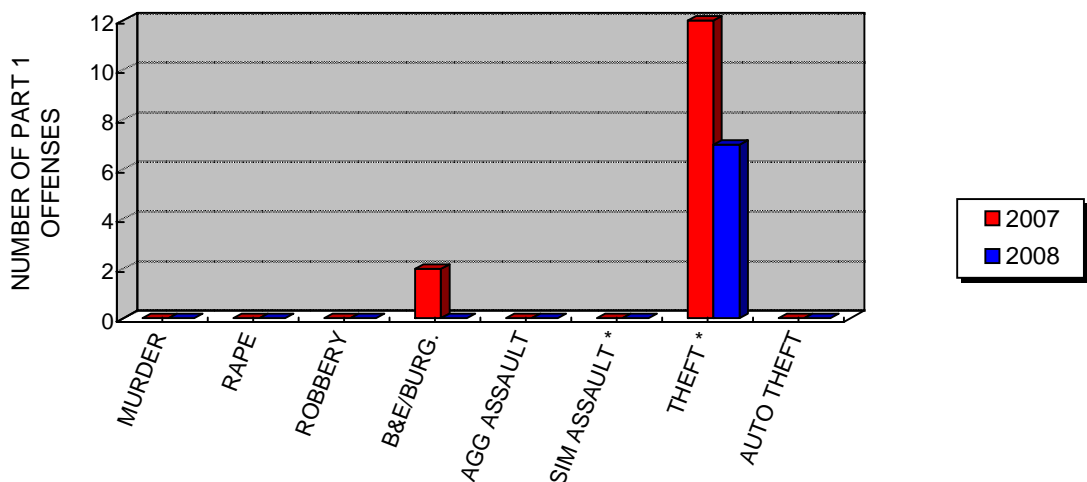

\* Crimes not reported to Student Right to Know

**POLICE SERVICES**

**CRIME STATISTICS FOR JANUARY**

**RAYMOND WALTERS CAMPUS**

OFFENSES PART 1	THIS MONTH 2008	THIS MONTH 2009	YTD 2008	YTD 2009	%
MURDER	0	0	0	0	N/C
RAPE	0	0	0	0	N/C
ROBBERY	0	0	0	0	N/C
B&E/BURG.	0	0	0	0	N/C
AGG ASSAULT	0	0	0	0	N/C
SIM ASSAULT *	0	1	0	1	N/C
THEFT *	1	1	1	1	0.00%
AUTO THEFT	0	0	0	0	N/C
ARSON	0	0	0	0	N/C
<b>TOTAL</b>	<b>1</b>	<b>2</b>	<b>1</b>	<b>2</b>	<b>100.00%</b>
<b>PART 2 *</b>	<b>0</b>	<b>1</b>	<b>0</b>	<b>1</b>	<b>N/C</b>
Alcohol Arrest	0	0	0	0	N/C
Drug Arrest	0	0	0	0	N/C
Weapon Arrest	0	0	0	0	N/C

**PART 1 CRIME YTD**

\* Crimes not reported to Student Right to Know

**POLICE SERVICES**

**CRIME STATISTICS FOR DECEMBER**

**RAYMOND WALTERS CAMPUS**

OFFENSES PART 1	THIS MONTH 2007	THIS MONTH 2008	YTD 2007	YTD 2008	%
MURDER	0	0	0	0	N/C
RAPE	0	0	0	0	N/C
ROBBERY	0	0	0	0	N/C
B&E/BURG.	0	0	2	0	N/C
AGG ASSAULT	0	0	0	0	N/C
SIM ASSAULT *	0	0	0	0	N/C
THEFT *	1	1	12	7	-41.67%
AUTO THEFT	0	0	0	0	N/C
ARSON	0	0	0	0	N/C
<b>TOTAL</b>	<b>1</b>	<b>1</b>	<b>14</b>	<b>7</b>	<b>-50.00%</b>
<b>PART 2 *</b>	0	1	3	1	-66.67%
Alcohol Arrest	0	0	0	0	N/C
Drug Arrest	0	0	0	0	N/C
Weapon Arrest	0	0	0	0	N/C

**PART 1 CRIME YTD**

\* Crimes not reported to Student Right to Know

**POLICE SERVICES**

**CRIME STATISTICS FOR NOVEMBER**

**RAYMOND WALTERS CAMPUS**

OFFENSES PART 1	THIS MONTH 2007	THIS MONTH 2008	YTD 2007	YTD 2008	%
MURDER	0	0	0	0	N/C
RAPE	0	0	0	0	N/C
ROBBERY	0	0	0	0	N/C
B&E/BURG.	0	0	2	0	N/C
AGG ASSAULT	0	0	0	0	N/C
SIM ASSAULT *	0	0	0	0	N/C
THEFT *	0	0	11	6	-45.45%
AUTO THEFT	0	0	0	0	N/C
ARSON	0	0	0	0	N/C
<b>TOTAL</b>	<b>0</b>	<b>0</b>	<b>13</b>	<b>6</b>	<b>-53.85%</b>
<b>PART 2 *</b>	<b>1</b>	<b>0</b>	<b>3</b>	<b>0</b>	<b>N/C</b>
Alcohol Arrest	0	0	0	0	N/C
Drug Arrest	0	0	0	0	N/C
Weapon Arrest	0	0	0	0	N/C