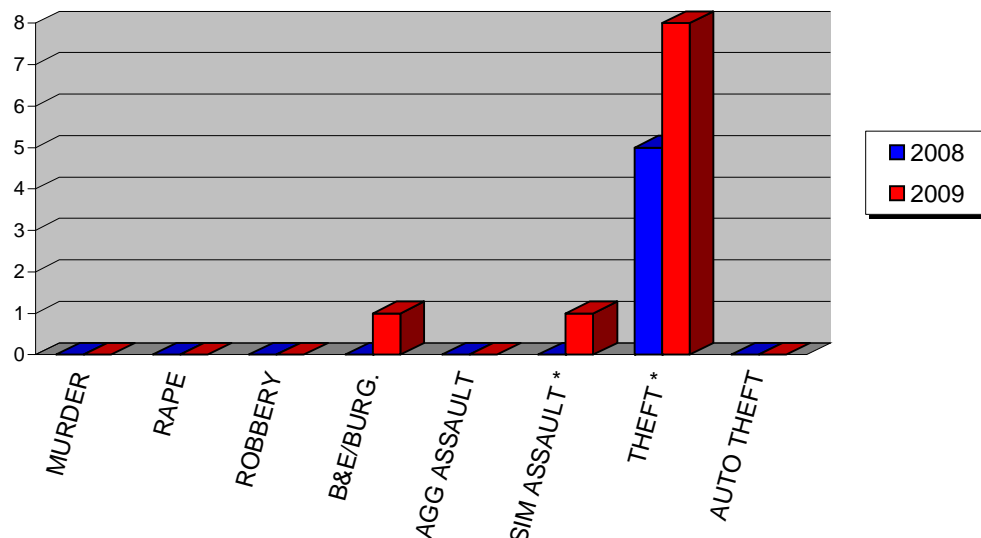

**POLICE SERVICES**

**CRIME STATISTICS FOR AUGUST**

**RAYMOND WALTERS CAMPUS**

OFFENSES PART 1	THIS MONTH 2008	THIS MONTH 2009	YTD 2008	YTD 2009	%
MURDER	0	0	0	0	N/C
RAPE	0	0	0	0	N/C
ROBBERY	0	0	0	0	N/C
B&E/BURG.	0	0	0	1	N/C
AGG ASSAULT	0	0	0	0	N/C
SIM ASSAULT *	0	0	0	1	N/C
THEFT *	0	1	5	9	80.00%
AUTO THEFT	0	0	0	0	N/C
ARSON	0	0	0	0	N/C
<b>TOTAL</b>	<b>0</b>	<b>1</b>	<b>5</b>	<b>11</b>	<b>120.00%</b>
<b>PART 2 *</b>	0	1	0	5	N/C
Alcohol Arrest	0	0	0	0	N/C
Drug Arrest	0	0	0	0	N/C
Weapon Arrest	0	0	0	0	N/C

\* Crimes not reported to Student Right to Know

**POLICE SERVICES**

**CRIME STATISTICS FOR JULY**

**RAYMOND WALTERS CAMPUS**

OFFENSES PART 1	THIS MONTH 2008	THIS MONTH 2009	YTD 2008	YTD 2009	%
MURDER	0	0	0	0	N/C
RAPE	0	0	0	0	N/C
ROBBERY	0	0	0	0	N/C
B&E/BURG.	0	1	0	1	N/C
AGG ASSAULT	0	0	0	0	N/C
SIM ASSAULT *	0	0	0	1	N/C
THEFT *	0	0	5	8	60.00%
AUTO THEFT	0	0	0	0	N/C
ARSON	0	0	0	0	N/C
<b>TOTAL</b>	<b>0</b>	<b>1</b>	<b>5</b>	<b>10</b>	<b>100.00%</b>
<b>PART 2 *</b>	0	0	0	4	N/C
Alcohol Arrest	0	0	0	0	N/C
Drug Arrest	0	0	0	0	N/C
Weapon Arrest	0	0	0	0	N/C

**PART 1 CRIME YTD**

\* Crimes not reported to Student Right to Know

**POLICE SERVICES**

**CRIME STATISTICS FOR JUNE**

**RAYMOND WALTERS CAMPUS**

OFFENSES PART 1	THIS MONTH 2008	THIS MONTH 2009	YTD 2008	YTD 2009	%
MURDER	0	0	0	0	N/C
RAPE	0	0	0	0	N/C
ROBBERY	0	0	0	0	N/C
B&E/BURG.	0	0	0	0	N/C
AGG ASSAULT	0	0	0	0	N/C
SIM ASSAULT *	0	0	0	1	N/C
THEFT *	2	0	5	8	60.00%
AUTO THEFT	0	0	0	0	N/C
ARSON	0	0	0	0	N/C
<b>TOTAL</b>	<b>2</b>	<b>0</b>	<b>5</b>	<b>9</b>	<b>80.00%</b>
<b>PART 2 *</b>	0	0	0	4	N/C
Alcohol Arrest	0	0	0	0	N/C
Drug Arrest	0	0	0	0	N/C
Weapon Arrest	0	0	0	0	N/C