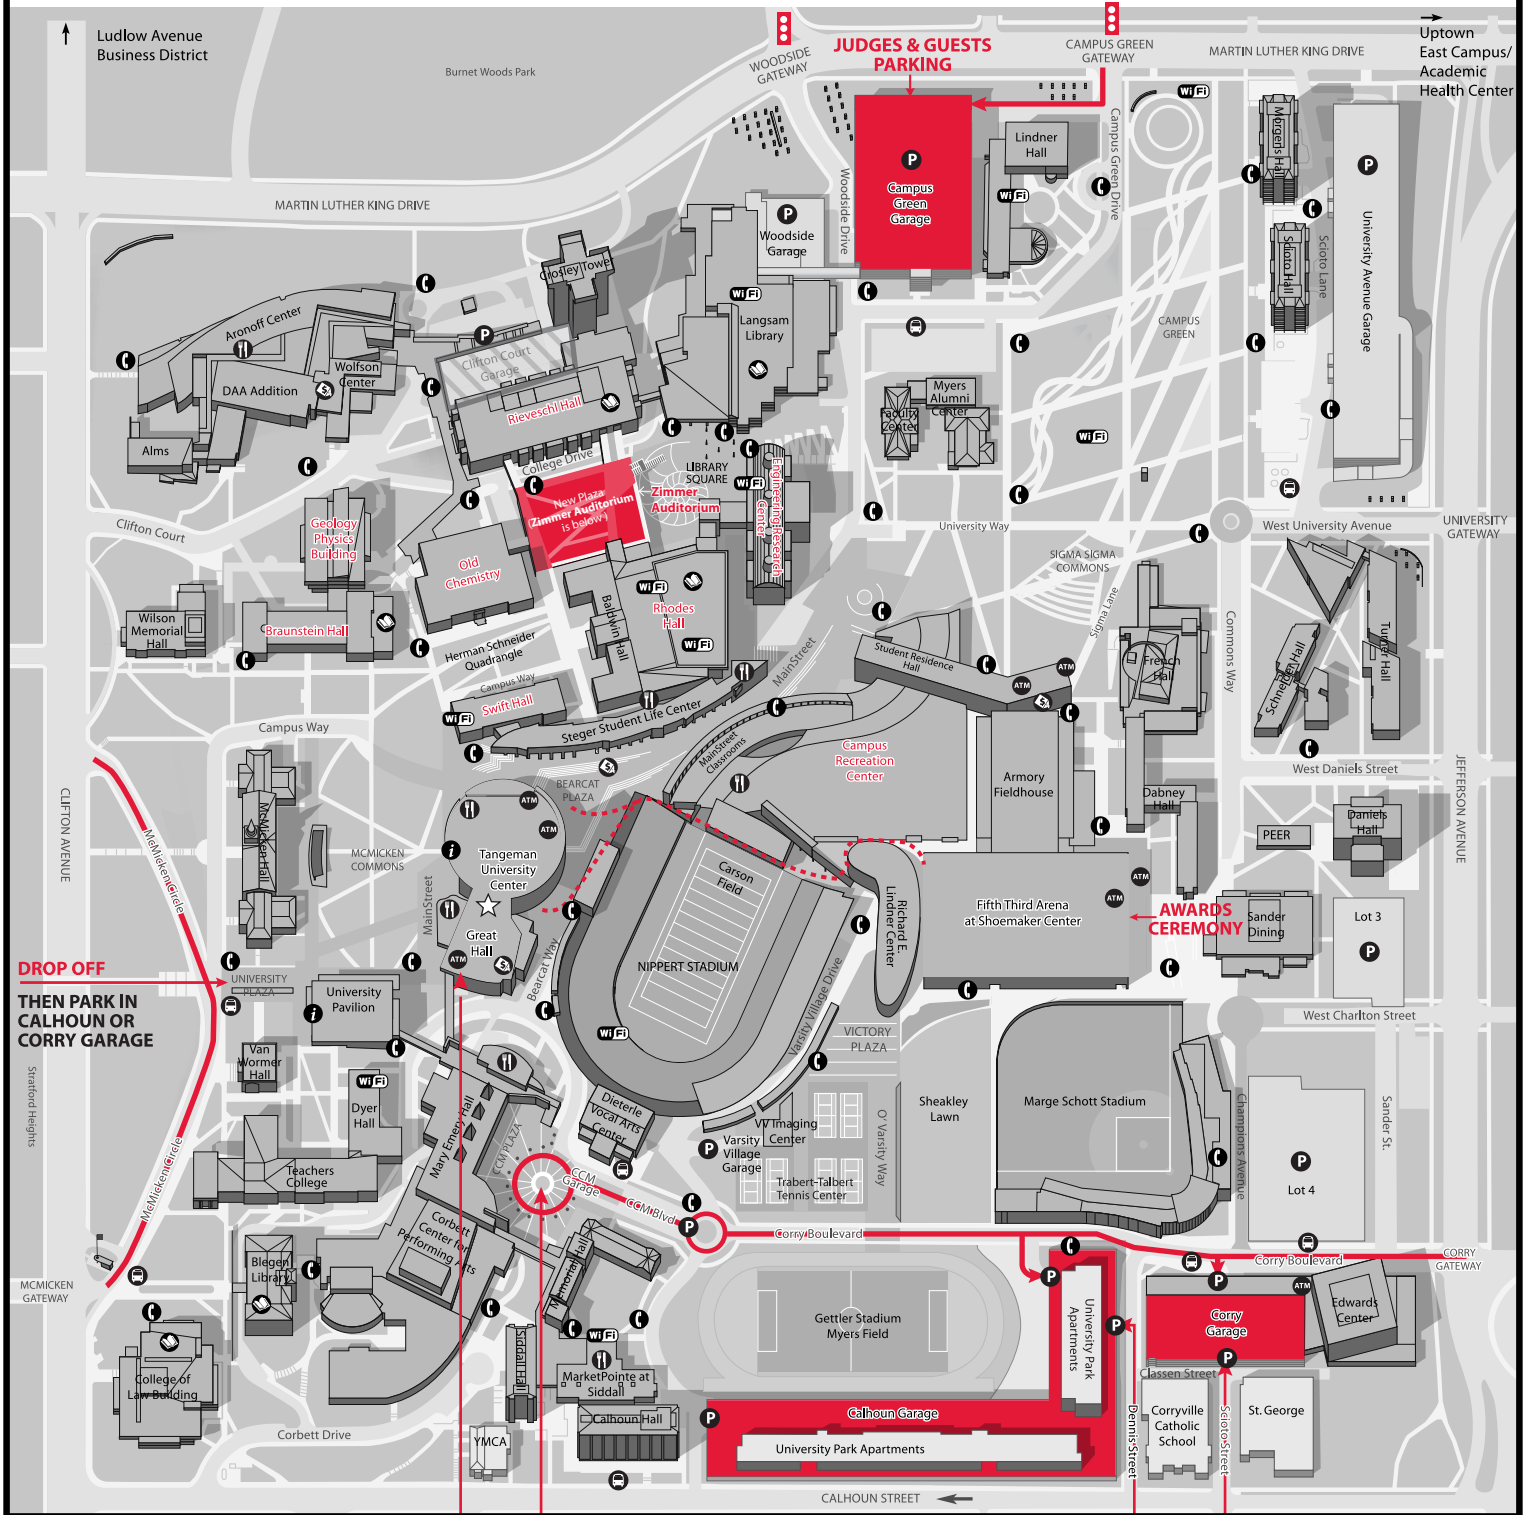

Uptown West Campus Map

- Suggested Routes
- ☆ Exhibit Location
- i Information
- 📞 Help Phones
- P Parking Garages/Lots
- 📖 Libraries
- 🍴 Dining
- 🛒 Shopping
- 📶 WiFi Wireless Locations
- 🏧 ATM/ VTS
- 🚌 Shuttle Stops

DROP OFF
THEN PARK IN CALHOON OR CORRY GARAGE

EXHIBIT LOCATION

DROP OFF
THEN PARK IN CALHOON OR CORRY GARAGE

PARENTS & EXHIBITORS PARKING
CALHOON GARAGE