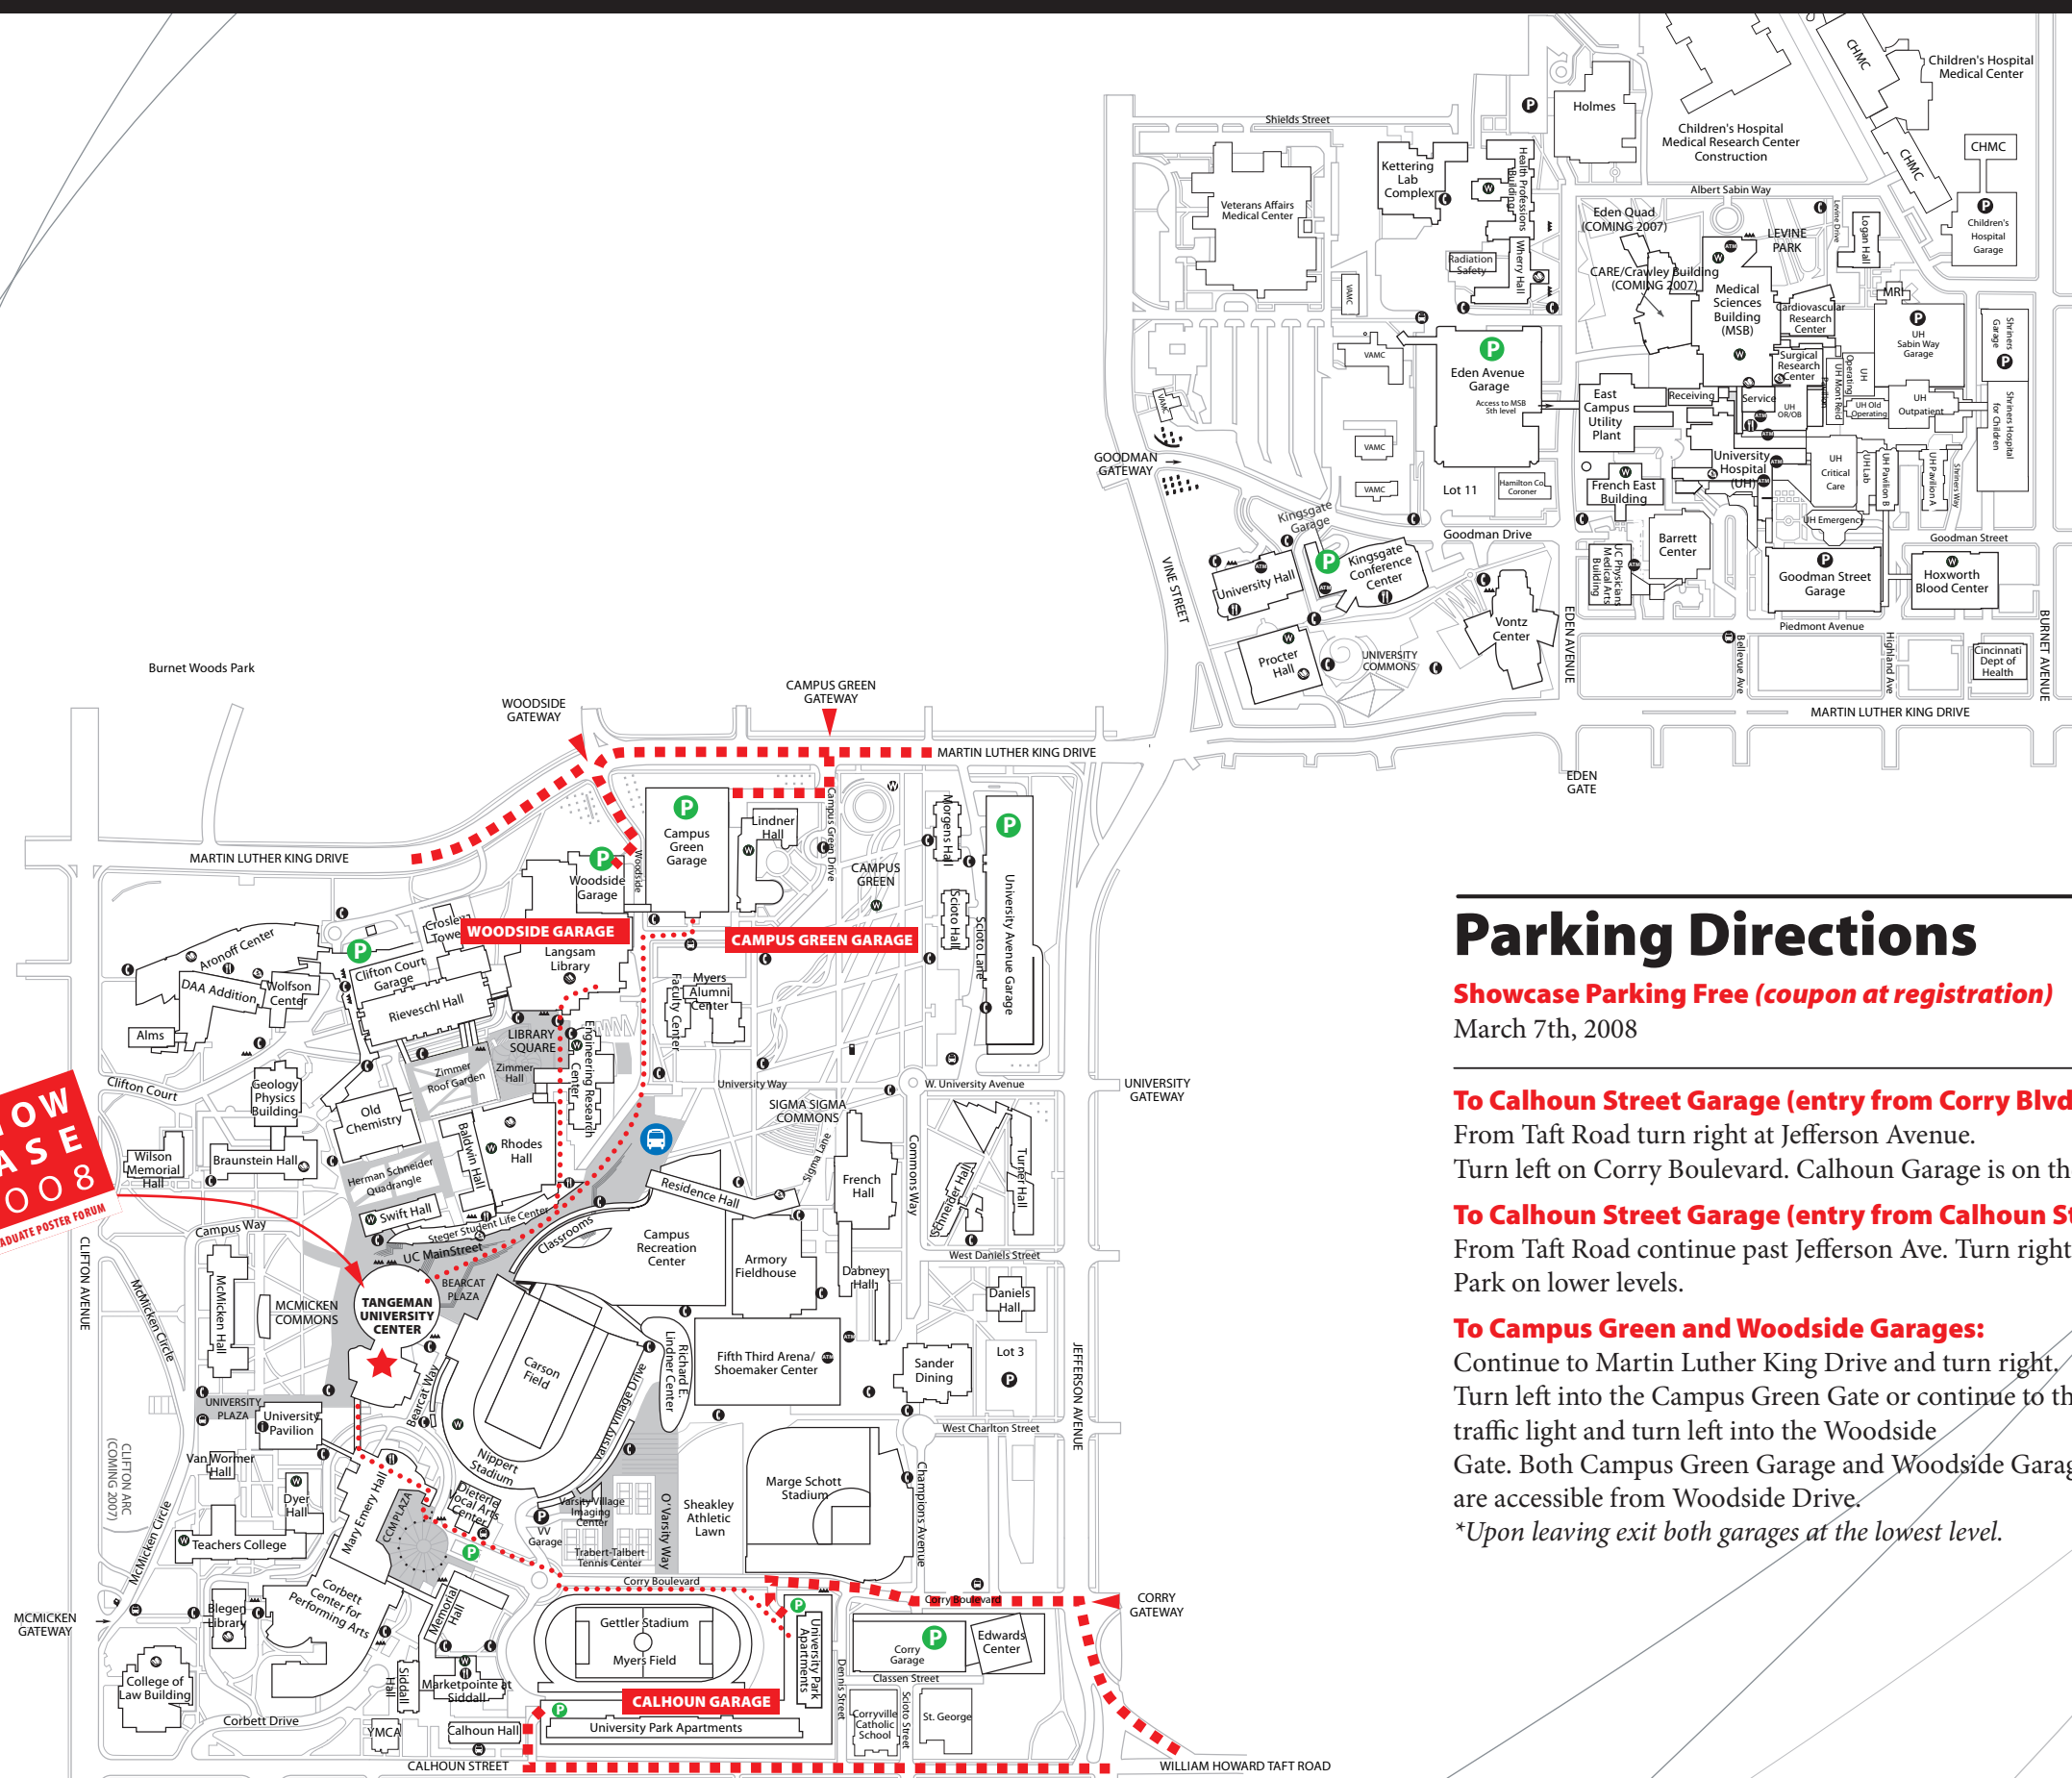

Uptown Campus Map

SHOWCASE 2008
GRADUATE POSTER FORUM

SHOWCASE 2008
GRADUATE POSTER FORUM

Parking Directions

Showcase Parking Free (coupon at registration)

March 7th, 2008

To Calhoun Street Garage (entry from Corry Blvd):

From Taft Road turn right at Jefferson Avenue.
Turn left on Corry Boulevard. Calhoun Garage is on the left.

To Calhoun Street Garage (entry from Calhoun St):

From Taft Road continue past Jefferson Ave. Turn right into garage.
Park on lower levels.

To Campus Green and Woodside Garages:

Continue to Martin Luther King Drive and turn right.
Turn left into the Campus Green Gate or continue to the traffic light and turn left into the Woodside Gate. Both Campus Green Garage and Woodside Garage are accessible from Woodside Drive.

**Upon leaving exit both garages at the lowest level.*

- P** Parking Garages/Lots
- i** Information
- ☎** Help Phones
- 📖** Libraries
- 🍽** Dining
- 🛒** Shopping
- 📶** Wireless Locations
- ATM** ATM/VTS
- 🚌** Regular Shuttle
- 🚲** Bike Rack