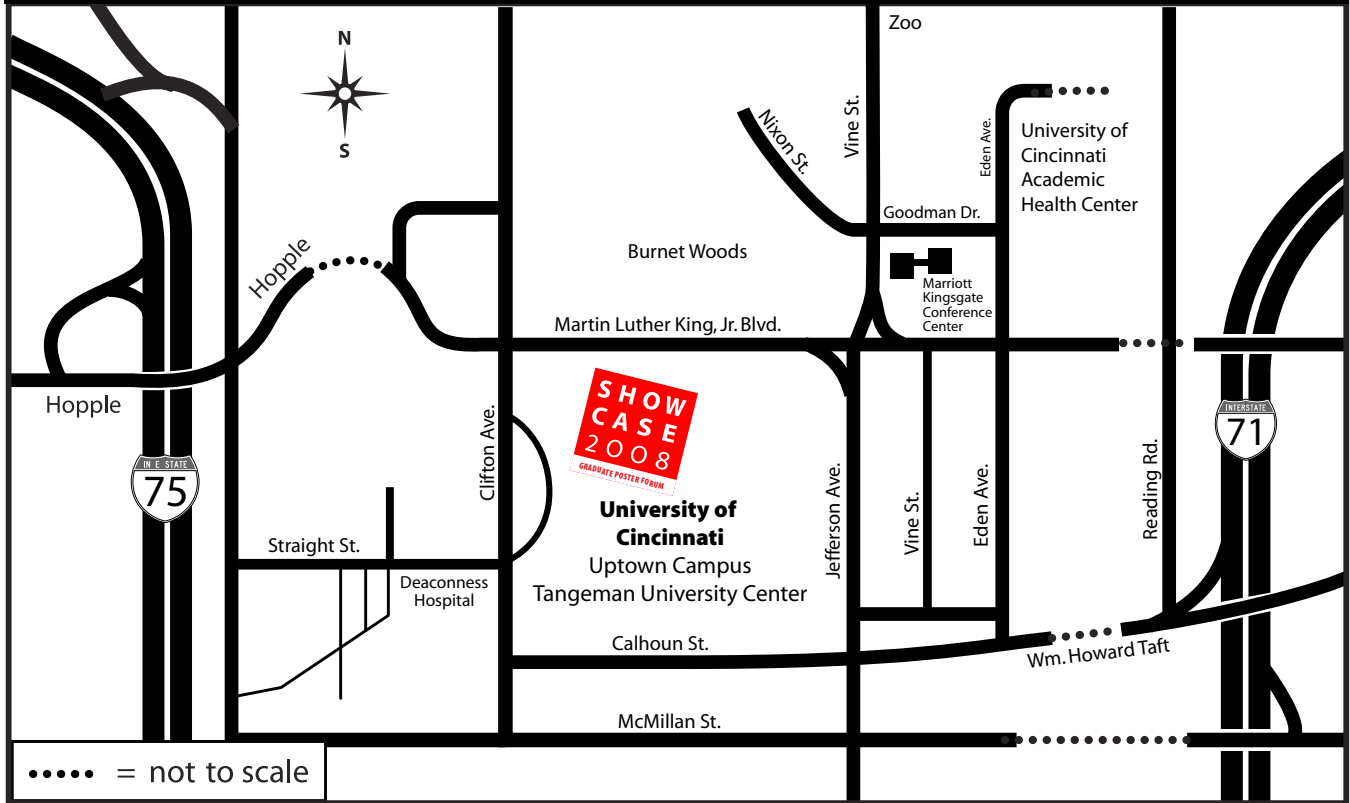

## From the north or south via I-75

From I-75, take the Hopple Street exit (exit 3). (If you are traveling north, Hopple Street exits from the left lane) Turn left off the exit on to Hopple Street. As you cross the first intersection (Central Parkway), Hopple Street becomes Martin Luther King Drive. Follow Martin Luther King Drive up the hill to Clifton Avenue to West Campus. ML King Drive borders the north edge of the West Campus. Clifton Avenue borders the west edge of the West Campus.

To get to the East Campus, follow King to Vine Street. Turn left onto Vine, then turn right at Goodman Avenue.

## From the east via US 50

From US 50 west, turn right on Taft Road. Taft is a one-way street heading west. Taft becomes Calhoun Street as you near campus. Turn right onto Jefferson and left into Corry Gate.