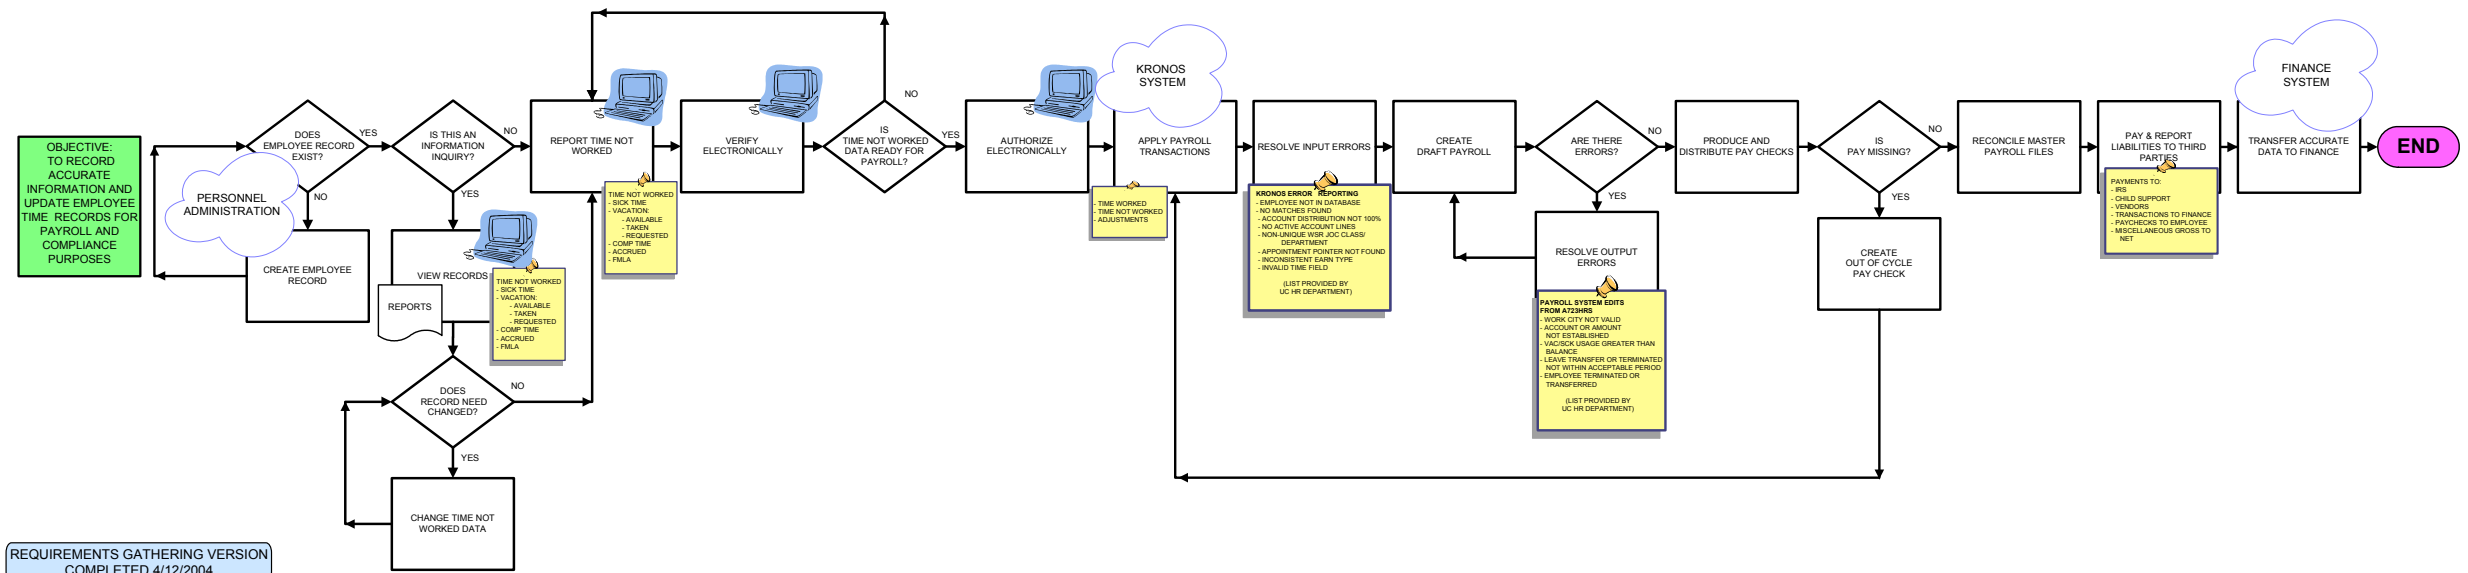

TIME DATA MANAGEMENT & PAYROLL TO-BE PROCESS MODEL

REQUIREMENTS GATHERING VERSION COMPLETED 4/12/2004