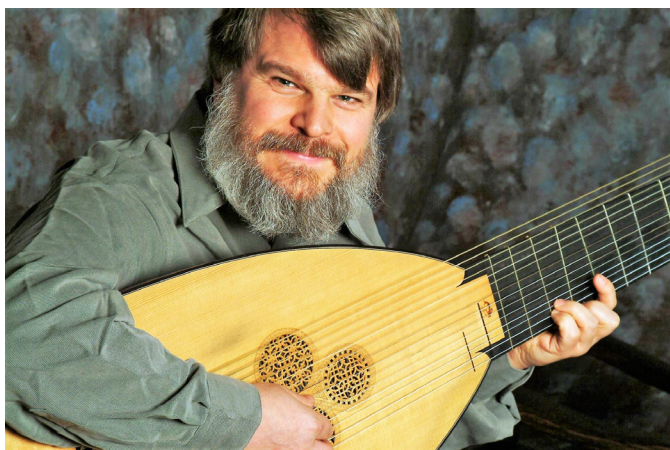

CCM

GUEST ARTIST SERIES
PRESENTS

PAUL O'DETTE, LUTE

Thursday, October 21, 2021
Robert J. Werner Recital Hall
7:30 p.m.

PROGRAM

Anonymous

I cannot keep my wife at home
Up tails All
Jiggy Joggy
Go from my Window
Sick, sick and very sick
Only Joy
A Jigge

William Byrd
(1543-1623)

Pavana Bray, trans. Francis Cutting
Galliarida
La Volta
Will you walk the woods so wild?
My Lord Willoughby's Welcome Home

FROM the Mure of Rowallan's Lute Book
Rowallan Castle, Scotland (1620)

I never knew I loved thee
Corne Yards
The Gypsies Lilt
A Scots Tune
A Scots Tune
Another Scots Tune

Thomas Robinson
(c. 1560-1609)

The Spanish Pavin
A Galliard
Robin is to the Greenwood Gone
Lantero

John Dowland
(1563-1626)

Fantasia (P 71)
A Fancy (P 5)
A Pavin
The King of Denmark's Galliard
Sir John Souch's Galliard
A Fancy (P 6)

Eight-course lute by Paul Thomson, Bristol, 1991 after Vendelio Venere (1582)

Notice of Nondiscrimination
uc.edu/about/policies/non-discrimination