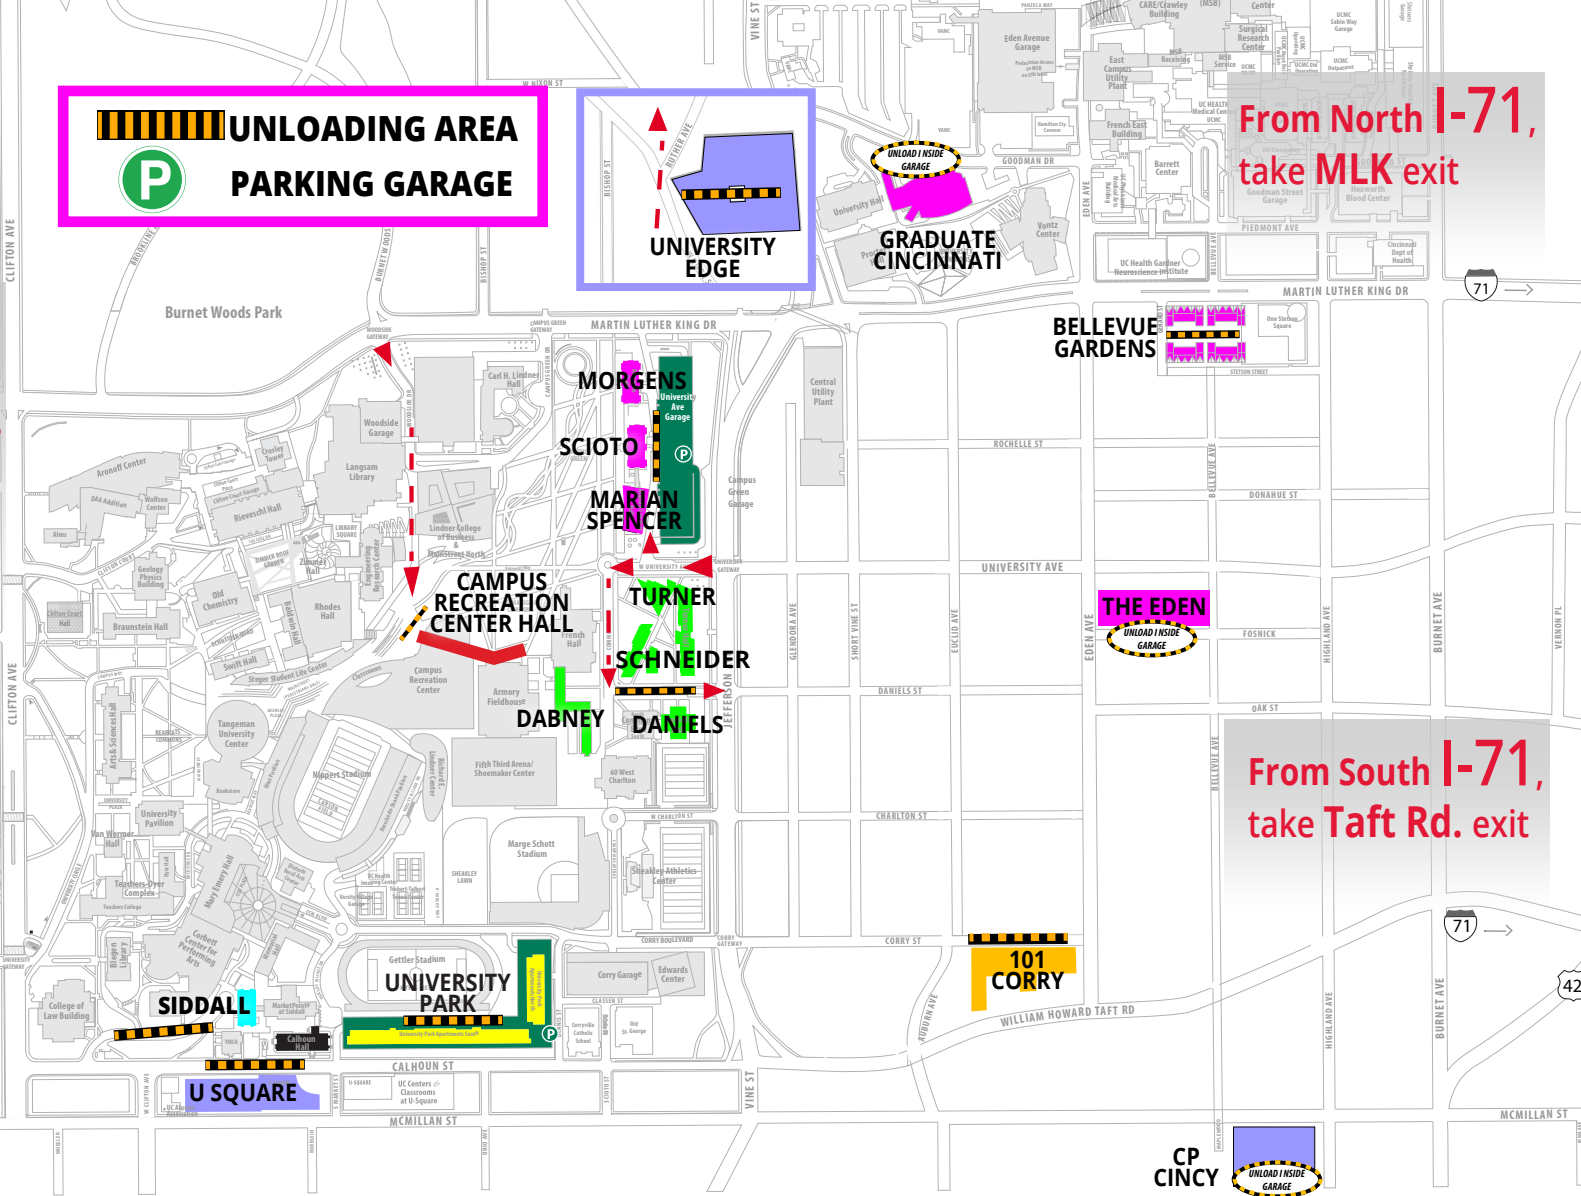

 **UNLOADING AREA**
 **PARKING GARAGE**

UNIVERSITY EDGE

UNLOAD INSIDE GARAGE
GRADUATE CINCINNATI

**From North I-71,
 take MLK exit**

**From North or
 South I-75,
 take Hopple St.
 exit**

BELLEVUE GARDENS

THE EDEN

**From South I-71,
 take Taft Rd. exit**

101 CORRY

CP CINCY

STRATFORD HEIGHTS

THE DEACON