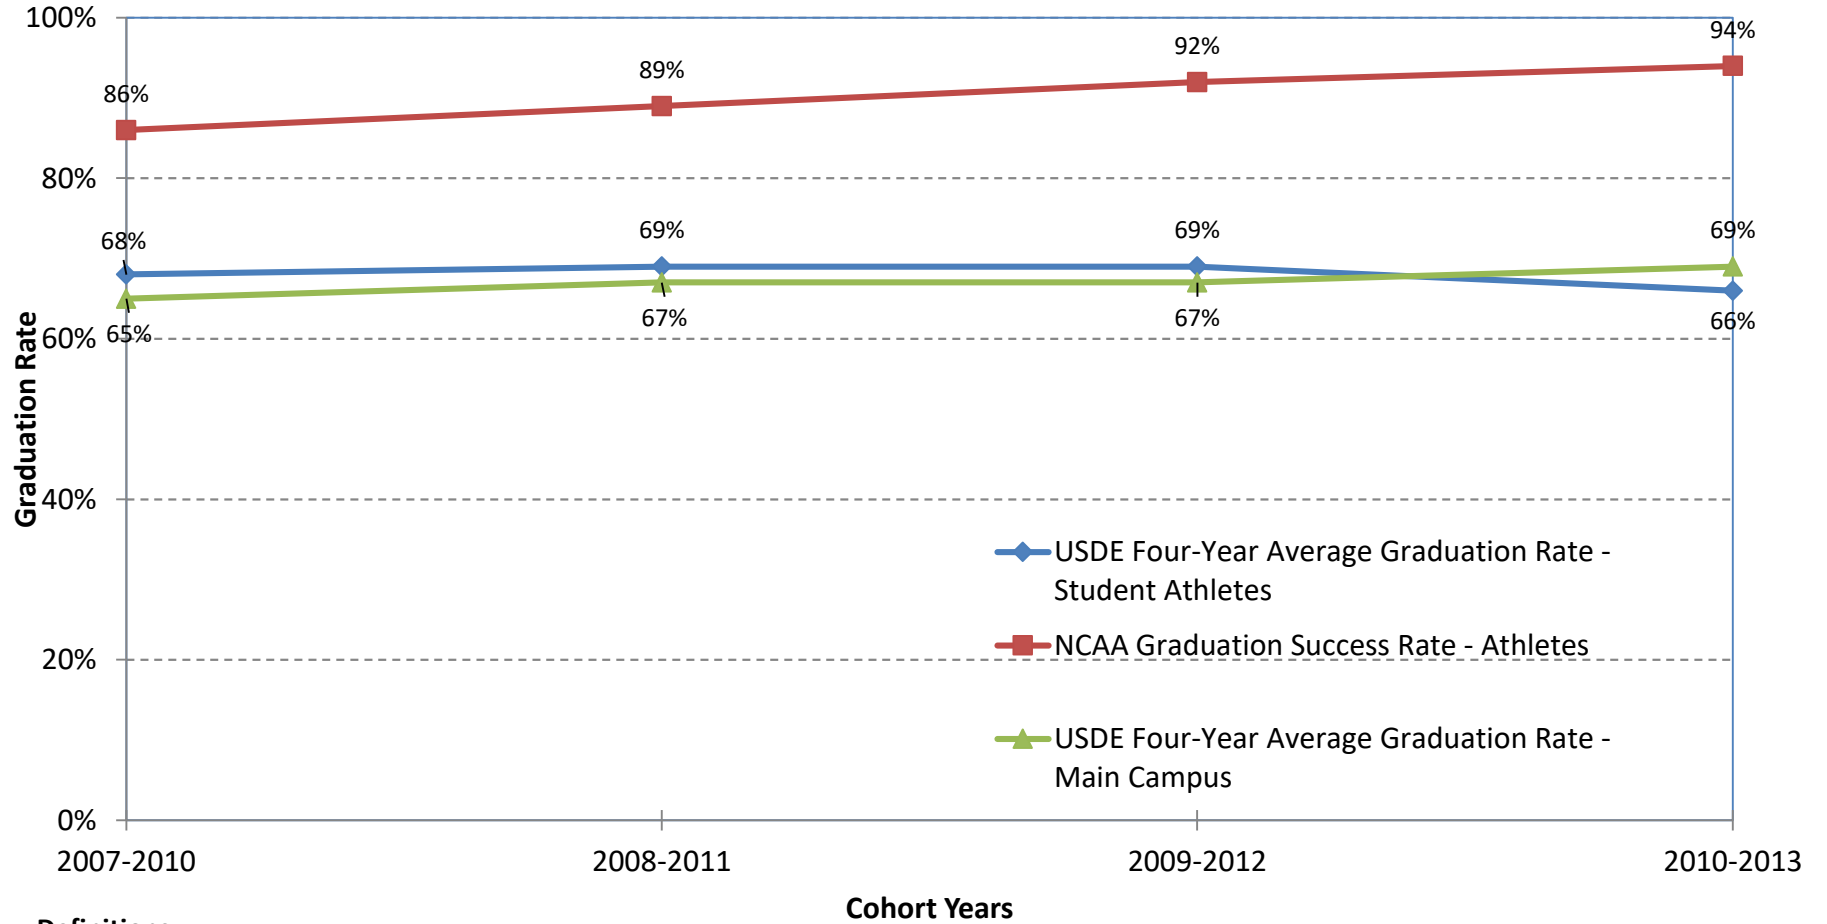

Definitions

USDE Graduation Rate - Athletes: First-time full-time baccalaureate degree-seeking students who receive athletic aid and who graduated with baccalaureate degree within 6 years.

NCAA Graduation Success Rate - Athletes: Includes the above cohort and athletes who transfer in and receive athletic aid and removes any athletes who transfer out of UC with athletic eligibility left. Calculated including student athletes over a span of four years.

USDE Graduation Rate - Main Campus Students: First-time full-time baccalaureate degree-seeking students on the main campus who graduate within 6 years.

Athletes' USDE Four-Year Average Graduation Rates and NCAA Graduation Success Rates