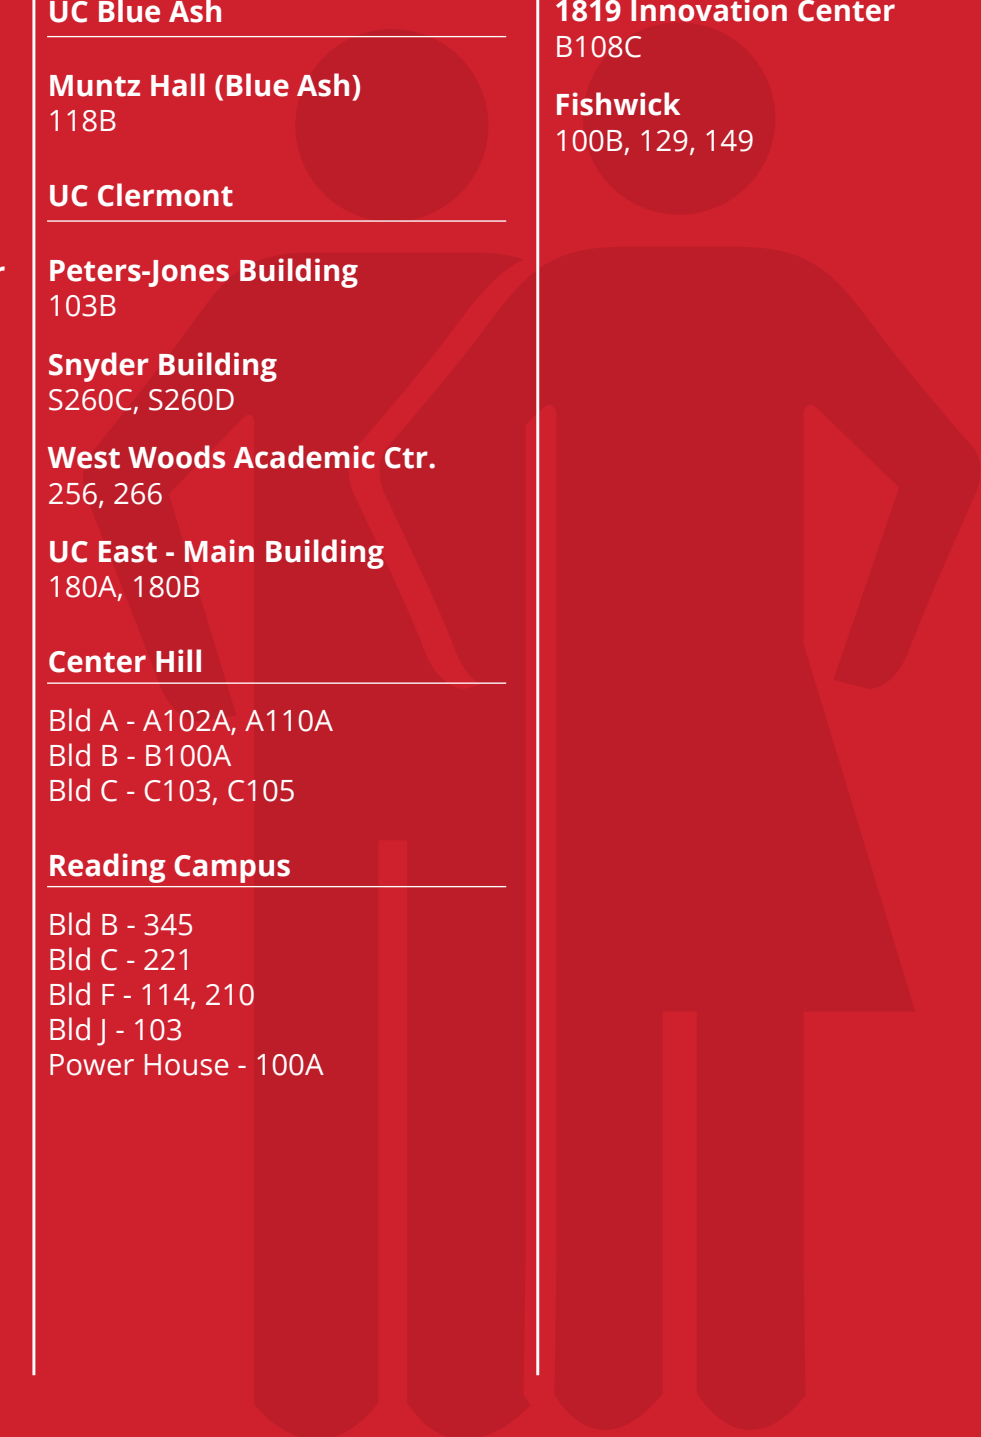

OTHER

Other UC Campuses

UC Blue Ash

Muntz Hall (Blue Ash)

118B

UC Clermont

Peters-Jones Building

103B

Bld B - B100A

Bld C - C103, C105

Reading Campus

Bld B - 345

Bld C - 221

Bld F - 114, 210

Bld J - 103

Power House - 100A

Other Facilities

1819 Innovation Center

B108C

Fishwick

100B, 129, 149

Gender Inclusive Restrooms

Other Campuses and Off-Campus UC Locations