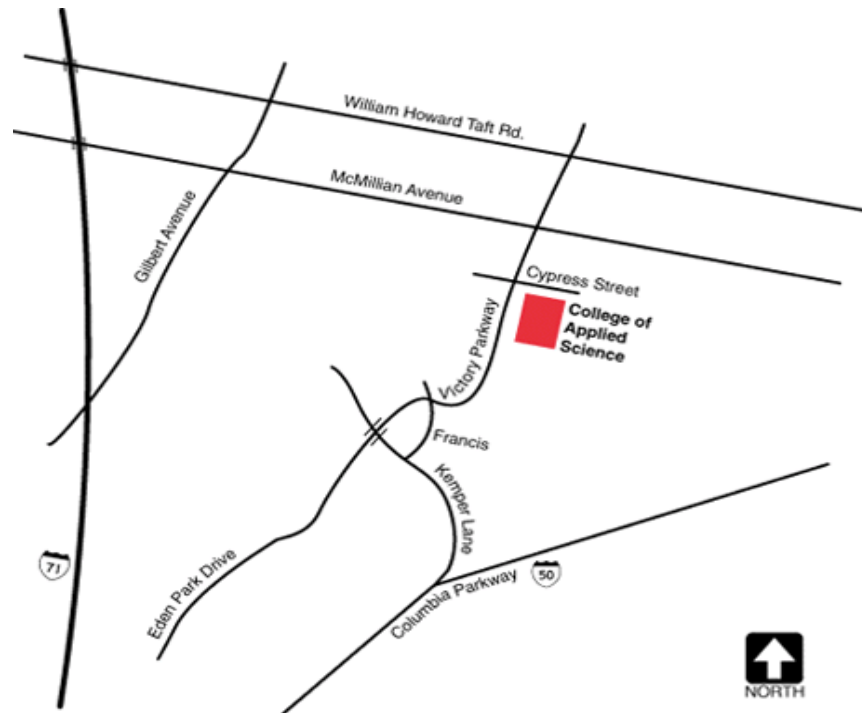

Located in the historic Edgecliff area, this small campus is centrally located but has a suburban feel. It overlooks the Ohio River and is just east of Eden Park.

Directions to the UC Victory Parkway Campus

From I-75 South (from I-74, take I-75 South)

- Take Exit 3, Hopple St.
- Turn left onto Hopple St.
- At Central Parkway, Hopple St. becomes Martin Luther King Dr.
- Remain on MLK (3 mi.)
- Turn right at Victory Parkway.
- Go through 3 lights and the campus is on your left.

From I-71 South

- Take Exit 3, William Howard Taft.
- Turn left at first light onto Essex St.
- Turn left at McMillan Ave. about one mile.
- Turn right onto Victory Parkway.
- The campus is on your left.

From I-471 (Kentucky)

- Take Columbia Parkway (US 50) to first light.
- Turn left onto Kemper Lane.
- Turn right onto Francis Lane (first street on right).
- Victory Parkway is at the top of the hill.
- The campus is on your immediate right.