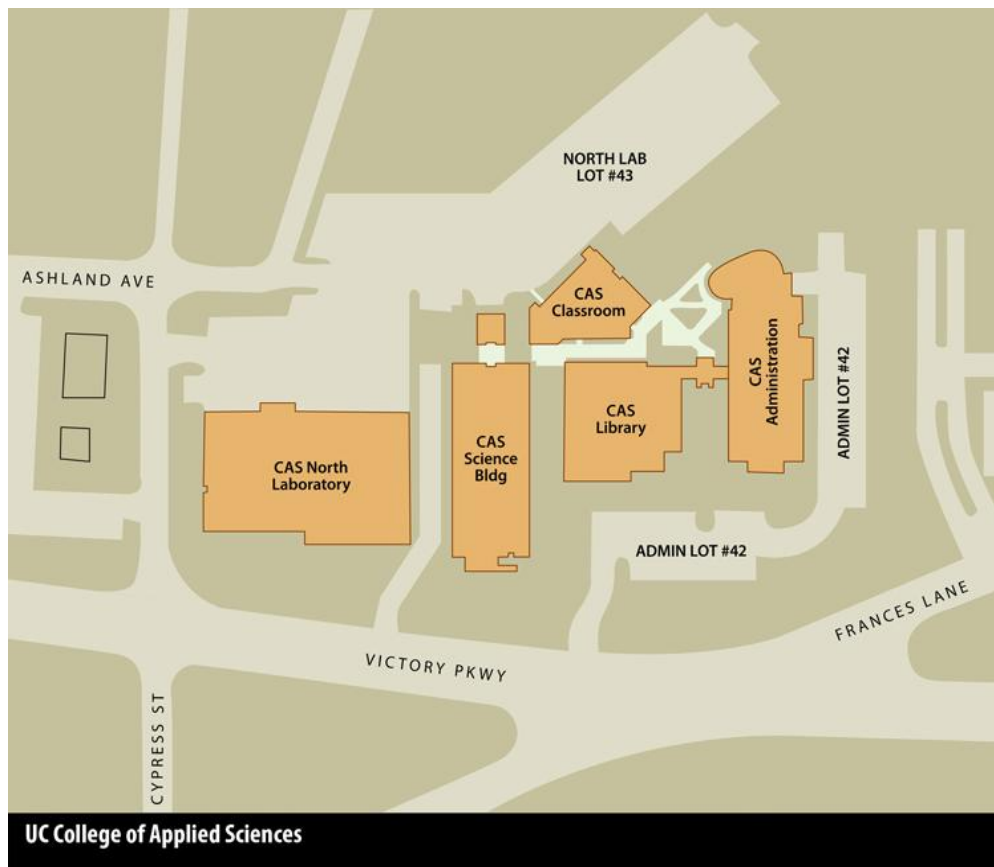

UC Victory Parkway Campus

2220 Victory Parkway, Cincinnati OH, 45206

[Parking, Map and Directions](#)

Parking and Campus Map From Victory Pkwy, turn onto Cypress St to enter the parking lot on the right, which is *behind* the campus (North Lab Lot #43). No parking permit is required in this lower back lot after 4 pm or on weekends– even though signs say "B Decal Lot."

For Science Bldg: Either walk up the outside stairs to the right of the loading dock OR if you'd rather not walk up stairs, there is an elevator on far left of the loading dock (through the glass doors).

For Administration Bldg: Park to the left of the loading dock (by the blue help phone). Either walk up the concrete flight of stairs or take the elevator that's through the glass doors.

Park in lower back lot off Cypress St. (North Lab Lot #43)*

*Additional free parking in B Decal lot on opposite side of Cypress St.(or take advantage of nearby street parking if you wish).

Note: Admin Lot #42 just off Victory Parkway looks tempting, but we cannot recommend you park there without risk of receiving a ticket.

Located in the historic Edgecliff area, this small campus is centrally located but has a suburban feel. It overlooks the Ohio River and is just east of Eden Park.