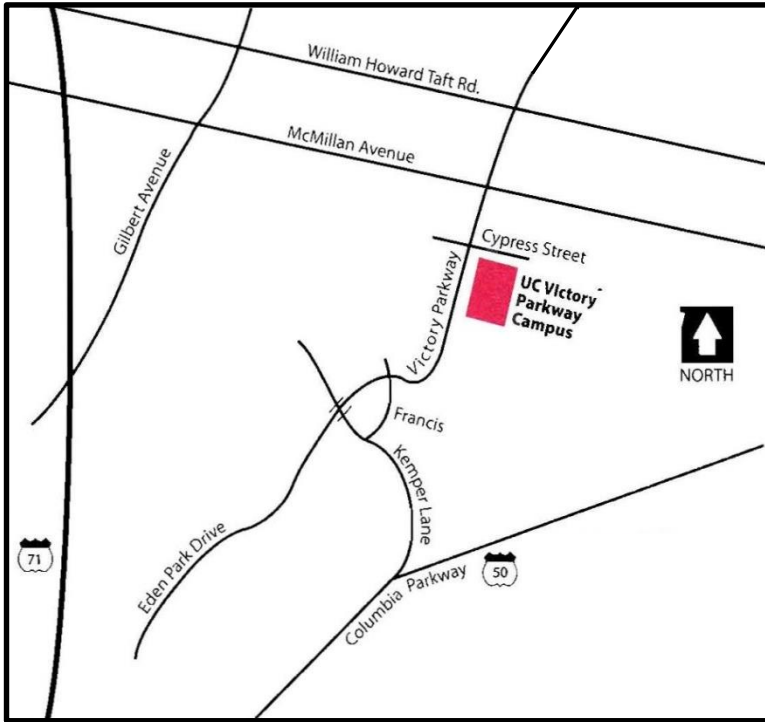

OLLI AT UNIVERSITY OF CINCINNATI AT UC VICTORY PARKWAY CAMPUS (VPC)

2220 Victory Pkwy, Cincinnati, OH 45206
(513) 556-9186

At the south end of Victory Parkway near Eden Park in East Walnut Hills.

Just north of Edgecliff Condominiums and Eden Park.

One half mile south of the intersection of Victory Pkwy. and Madison Rd./Martin Luther King Dr.

Access OLLI parking from Cypress St.

Directions to UC Victory Parkway Campus (VPC)

2220 Victory Pkwy, Cincinnati, OH 45206, (513) 556-9186

Traveling South on I-75 (from I-74 East, take I-75 South)

- Take Exit 3, Hopple St.
- Turn left onto Hopple St.
- Hopple St. becomes Martin Luther King Dr. at Central Pkwy.
- Remain on Martin Luther King Dr. for about 3 miles.
- Turn right at light at Victory Pkwy.
- Go through the lights at Taft and McMillan.
- Take the first left after McMillan onto Cypress St.
- Turn right into the OLLI Parking Lot at the bottom of the hill before the stop sign.
- Elevator and stairs to main campus level are located near the blue Help Phone.

Traveling West on Columbia Pkwy. (US 50)

- Take Columbia Pkwy. west to Kemper Ln. (the next light after William Howard Taft).
- Turn right on Kemper Ln.
- Take first right onto Francis Ln.
- Turn right onto Victory Pkwy. at stop sign at the top of the hill.
- Drive past Victory Parkway Campus on your right to Cypress St.
- Turn right onto Cypress St.
- Turn right into the OLLI Parking Lot at the bottom of the hill before the stop sign.
- Elevator and stairs to main campus level are located near the blue Help Phone.