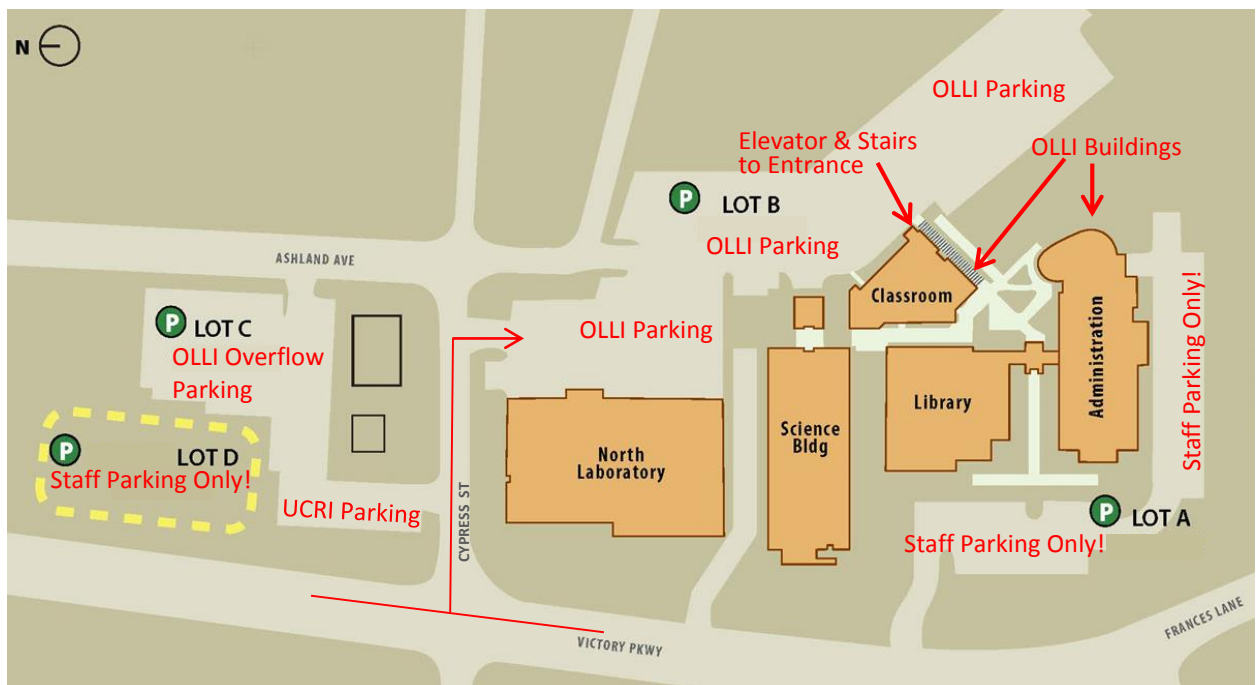

OLLI AT UNIVERSITY OF CINCINNATI AT UC VICTORY PARKWAY CAMPUS (VPC)

2220 Victory Pkwy, Cincinnati, OH 45206
(513) 556-9186

At the south end of Victory Parkway near Eden Park in East Walnut Hills.

Just north of Edgecliff Condominiums and Eden Park.

One half mile south of the intersection of Victory Pkwy. and Madison Rd./Martin Luther King Dr.

Access OLLI parking from Cypress St.