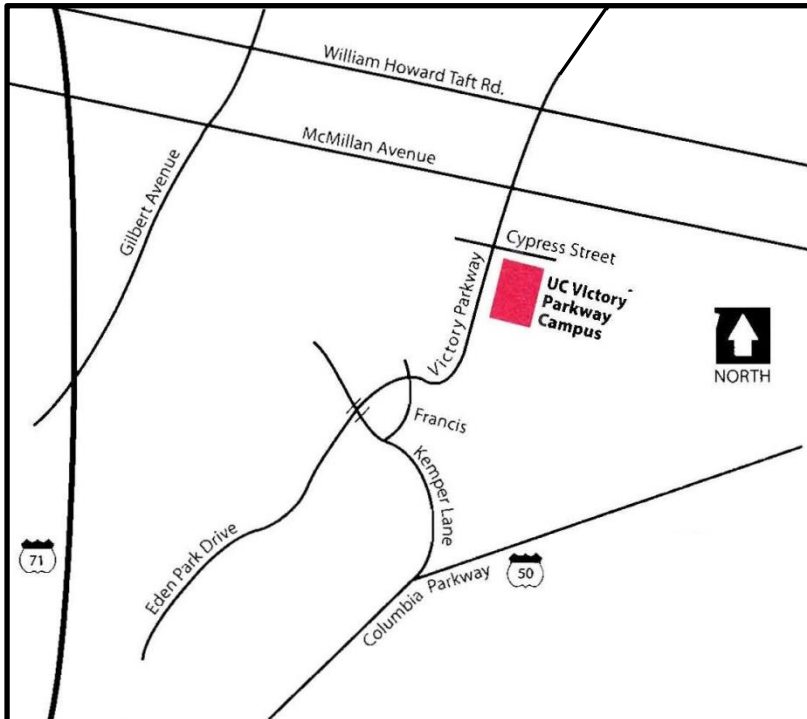

OLLI AT UNIVERSITY OF CINCINNATI AT UC VICTORY PARKWAY CAMPUS (VPC)

2220 Victory Pkwy, Cincinnati, OH 45206
(513) 556-9186

At the south end of Victory Parkway near Eden Park in East Walnut Hills.

Just north of Edgecliff Condominiums.

One half mile south of the intersection of Victory Pkwy. and Madison Rd./Martin Luther King Dr.

Access OLLI parking from Cypress St.