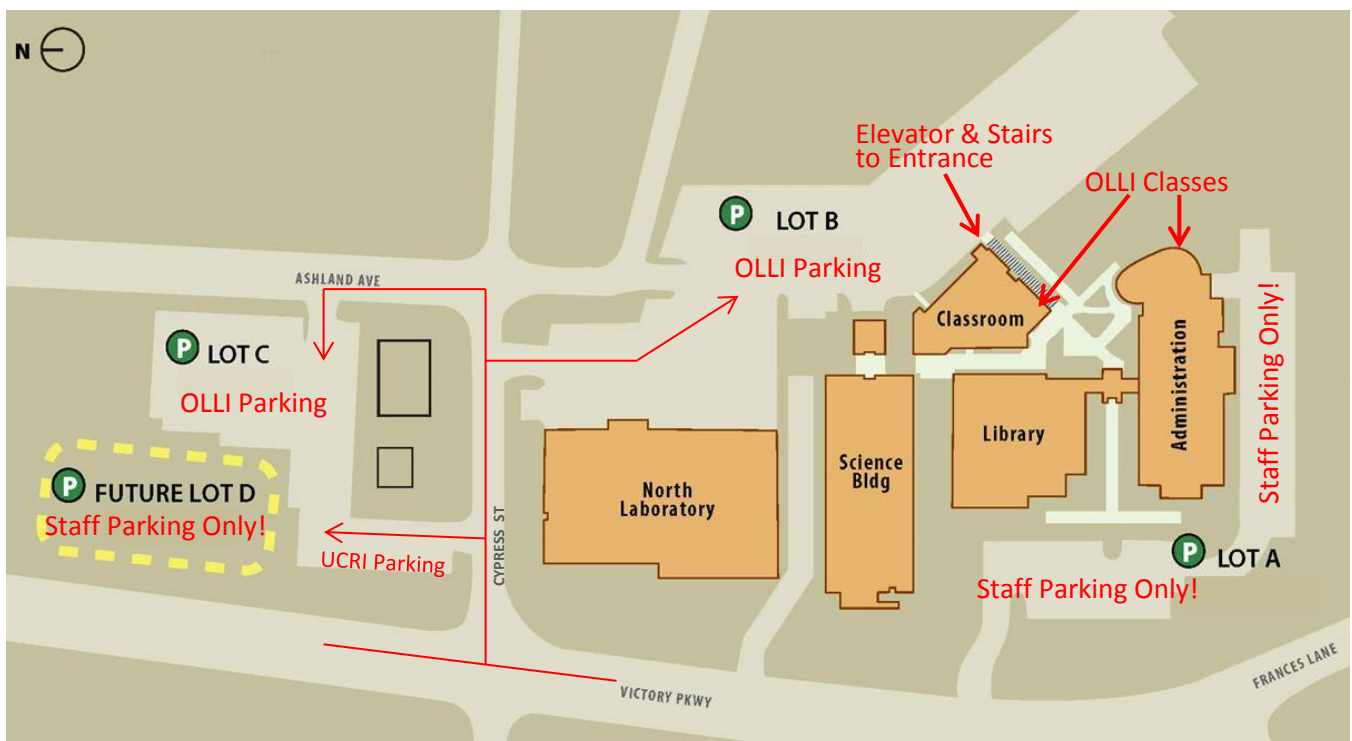

OLLI AT UNIVERSITY OF CINCINNATI AT UC VICTORY PARKWAY CAMPUS (VPC)

2220 Victory Pkwy, Cincinnati, OH 45206
(513) 556-9186

At the south end of Victory Parkway near Eden Park in East Walnut Hills.

Just north of Edgecliff Condominiums.

One half mile south of the intersection of Victory Pkwy. and Madison Rd./Martin Luther King Dr.

Access OLLI parking from Cypress St.