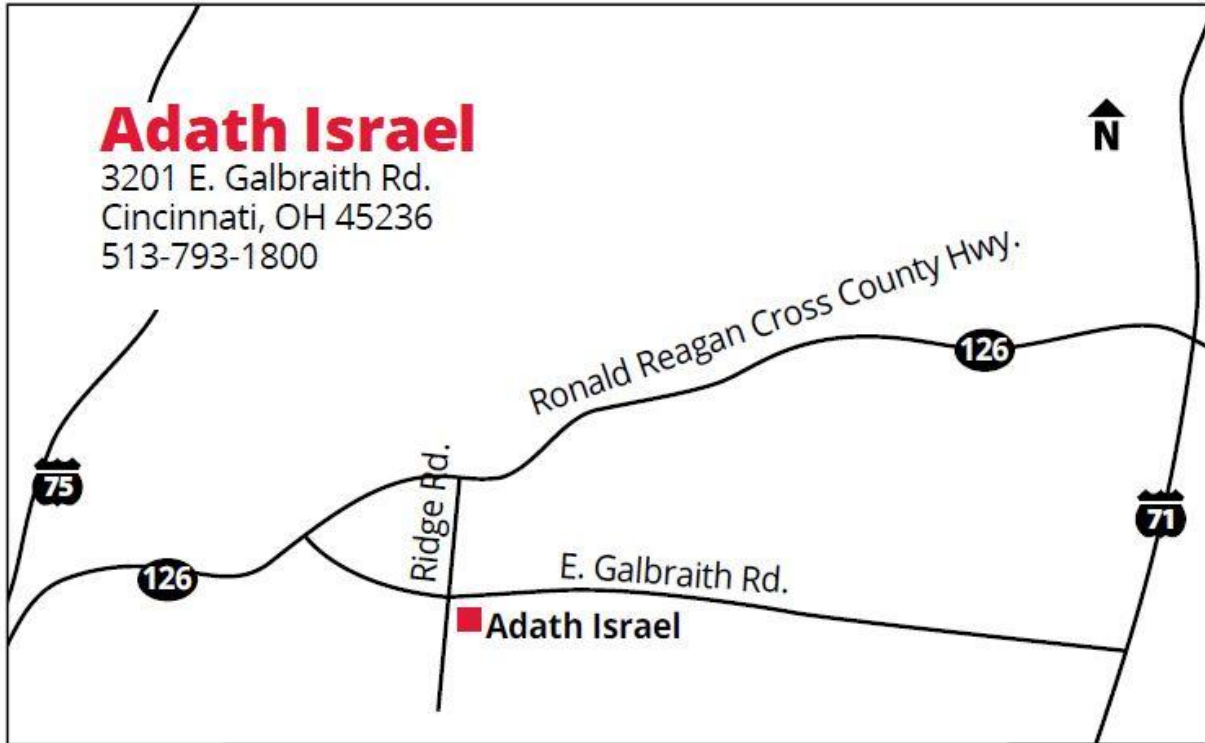

Adath Israel

3201 E. Galbraith Rd.
Cincinnati, OH 45236
513-793-1800

Directions to Adath Israel Congregation for OLLI classes

Corner of Ridge and E. Galbraith Roads in Amberley Village at
3201 E. Galbraith Rd. Cincinnati, OH 45236

Traveling South in I-71:

- Past I-275, exit Ronald Reagan Highway (Cross County) and go west.
- Go several miles to Ridge Road exit.
- Turn left onto Ridge Road.
- Go to second stop light at Galbraith Road, go through the light to the first driveway on left.

Traveling North in I-75:

- Exit at Ronald Reagan Highway (Cross County) and go east.
- Go to second exit – Ridge Road.
- Turn right onto Ridge Road and go through the first stop light – Galbraith Road.
- The entrance to the congregation is just south of Galbraith on the left side of the road.

Traveling South in I-75:

- Exit Galbraith Road and turn left onto Galbraith.
- Follow Galbraith a few miles (cross Reading Road and train tracks).
- Stay in right lane and go up hill.
- At top of hill, turn right at light (Ridge Road).
- The entrance to the congregation is immediately on your left.