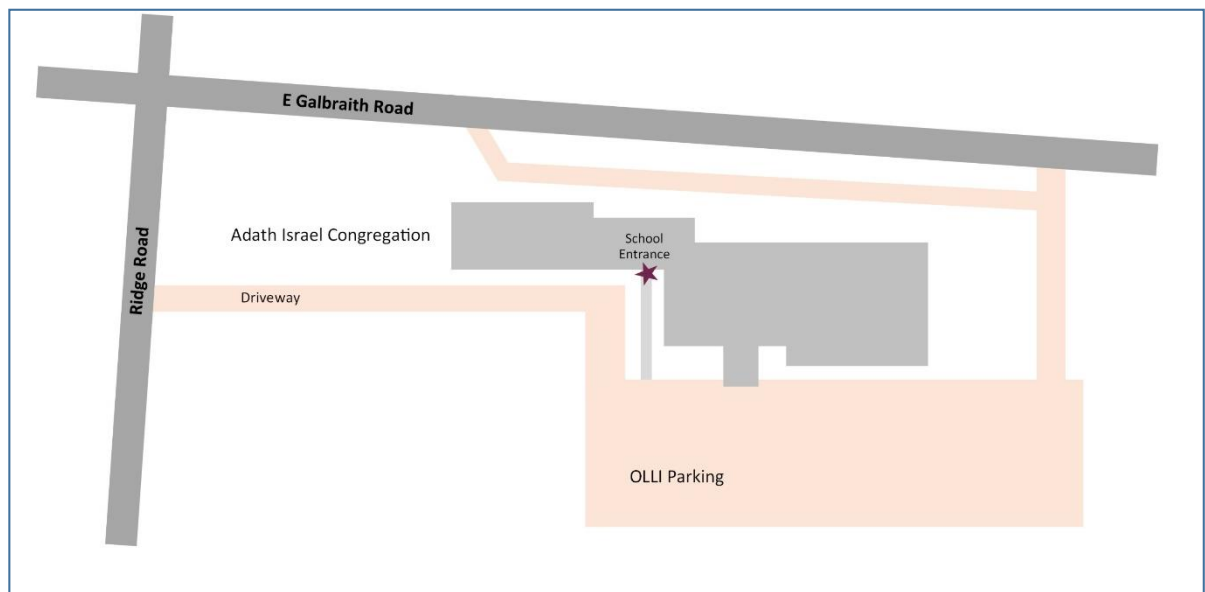

Adath Israel

3201 E. Galbraith Rd.
Cincinnati, OH 45236
513-793-1800

Directions to Adath Israel Congregation for OLLI classes

Corner of Ridge and E. Galbraith Roads in Amberley Village at
3201 E. Galbraith Rd. Cincinnati, OH 45236

Traveling North in I-71:

- Exit at Ridge Road North.
- Go north on Ridge for several miles (crossing Montgomery Road mid-way).
- The entrance to the congregation will be on your right.
- If you go through the light at Galbraith, you have gone too far.

Traveling North in I-75:

- Exit at Ronald Reagan Highway (Cross County) and go east.
- Go to second exit – Ridge Road.
- Turn right onto Ridge Road and go through the first stop light – Galbraith Road.
- The entrance to the congregation is just south of Galbraith on the left side of the road.

Traveling South in I-75:

- Exit Galbraith Road and turn left onto Galbraith.
- Follow Galbraith a few miles (cross Reading Road and train tracks).
- Stay in right lane and go up hill.
- At top of hill, turn right at light (Ridge Road).
- The entrance to the congregation is immediately on your left.