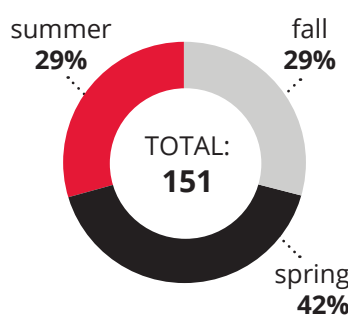

## PARTICIPATION

by program type

6% SEMESTER EXCHANGE

8% CO-OP / INTERNSHIP / TEACHING

11% NON-UC PROGRAMS

75% FACULTY-LED PROGRAMS

## PARTICIPATION

by semester

**FACULTY-LED**  
participation up  
**33%**  
since 2013-14

**SEMESTER EXCHANGE**  
participation up  
**28%**  
since 2013-14

**NON-UC PROGRAM**  
participation up  
**62%**  
since 2013-14

**CO-OP / INTERNSHIP / TEACHING**  
participation up  
**8%**  
since 2013-14