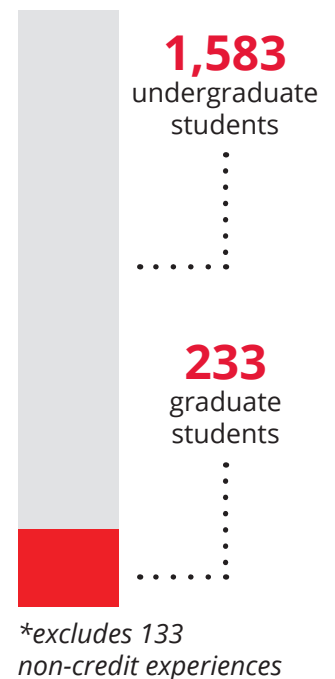

PARTICIPATION

by college

*Honors & Int'l from all colleges

TOP 10

destinations

DAAP 217	A&S 347	CEAS 148
LCB 699	CCM 53	CAHS 88
PHARMACY 12	CECH 86	BLUE ASH 27
MEDICINE 52	NURSING 66	CLERMONT 13
LAW 8	HONORS* 313	INTL. STUDENTS* 102

UK 308	FRANCE 199	SPAIN 180	ITALY 166	CHINA 119
GERMANY 115	MEXICO 109	CANADA 83	COSTA RICA 63	CHILE 52

global@uc.edu | studyabroad.uc.edu | 513-556-4278
7148 Edwards Center One | Cincinnati, OH 45221