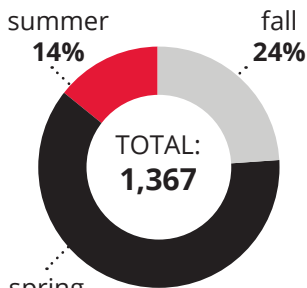

# STUDY ABROAD

2017 - 2018 profile report

UC students  
traveled to

**58**

different  
countries in  
2017-18

## PARTICIPATION

by program type

6% SEMESTER EXCHANGE

8% CO-OP / INTERNSHIP / TEACHING

11% NON-UC PROGRAMS

75% FACULTY-LED PROGRAMS

## PARTICIPATION

by semester

**FACULTY-LED**  
participation up  
**33%**  
since 2013-14

**SEMESTER EXCHANGE**  
participation up  
**28%**  
since 2013-14

**NON-UC PROGRAM**  
participation up  
**62%**  
since 2013-14