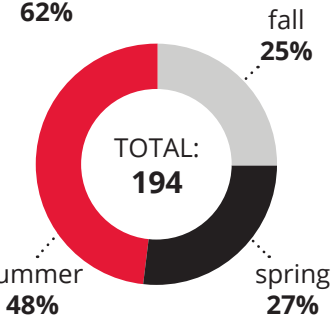

## PARTICIPATION

by program type

6% SEMESTER EXCHANGE

8% CO-OP / INTERNSHIP / TEACHING

11% NON-UC PROGRAMS

75% FACULTY-LED PROGRAMS

## PARTICIPATION

by semester

**FACULTY-LED**  
participation up  
**33%**  
since 2013-14

**SEMESTER EXCHANGE**  
participation up  
**28%**  
since 2013-14

**NON-UC PROGRAM**  
participation up  
**62%**  
since 2013-14

**CO-OP / INTERNSHIP / TEACHING**  
participation up  
**8%**  
since 2013-14