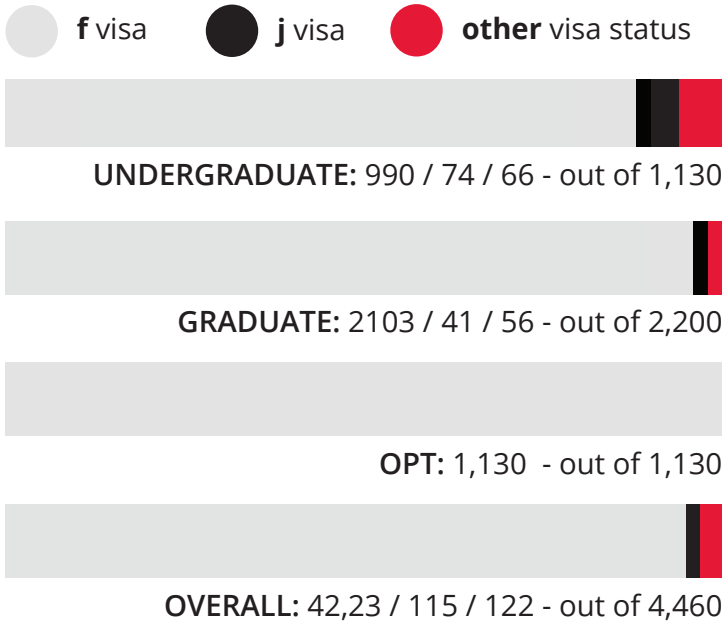

## TOP 10

destinations

DAAP <b>217</b>	A&S <b>347</b>	CEAS <b>148</b>
LCB <b>699</b>	CCM <b>53</b>	CAHS <b>88</b>
PHARMACY <b>12</b>	CECH <b>86</b>	BLUE ASH <b>27</b>
MEDICINE <b>52</b>	NURSING <b>66</b>	CLERMONT <b>13</b>
LAW <b>8</b>	HONORS* <b>313</b>	INTL. STUDENTS* <b>102</b>

UK <b>308</b>	FRANCE <b>199</b>	SPAIN <b>180</b>	ITALY <b>166</b>	CHINA <b>119</b>
GERMANY <b>115</b>	MEXICO <b>109</b>	CANADA <b>83</b>	COSTA RICA <b>63</b>	CHILE <b>52</b>

global@uc.edu | studyabroad.uc.edu | 513-556-4278  
7148 Edwards Center One | Cincinnati, OH 45221

# INTERNATIONAL STUDENTS & SCHOLARS

2017 - 2018 profile report

International students represent **7.2%** of UC's student body.

## VISA STATUS

by type of student