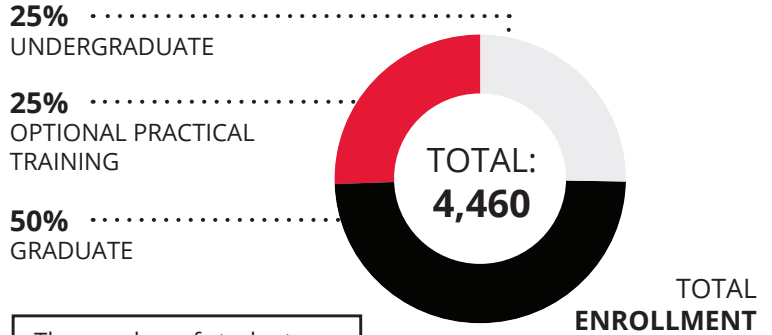

ENROLLMENT

by program type

The number of students on OPT has **increased by 31%** since 2013.