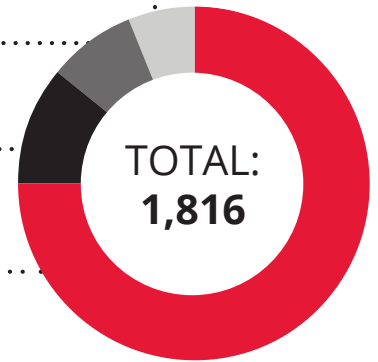

# STUDY ABROAD

2017 - 2018 profile report

UC students  
traveled to

**58**

different  
countries in  
2017-18

## PARTICIPATION

by program type

6% SEMESTER EXCHANGE

8% CO-OP / INTERNSHIP / TEACHING

11% NON-UC PROGRAMS

75% FACULTY-LED PROGRAMS

## PARTICIPATION

by semester

**FACULTY-LED**  
participation up  
**33%**  
since 2013-14

**SEMESTER EXCHANGE**  
participation up  
**28%**  
since 2013-14

**NON-UC PROGRAM**  
participation up  
**62%**  
since 2013-14