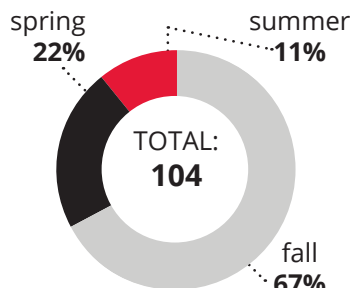

# STUDY ABROAD

2017 - 2018 profile report

UC students  
traveled to

**58**

different  
countries in  
2017-18

## PARTICIPATION

by program type

6% SEMESTER EXCHANGE

8% CO-OP / INTERNSHIP / TEACHING

11% NON-UC PROGRAMS

75% FACULTY-LED PROGRAMS

## PARTICIPATION

by semester

**FACULTY-LED**  
participation up  
**33%**  
since 2013-14

**SEMESTER EXCHANGE**  
participation up  
**28%**  
since 2013-14

**NON-UC PROGRAM**  
participation up  
**62%**  
since 2013-14